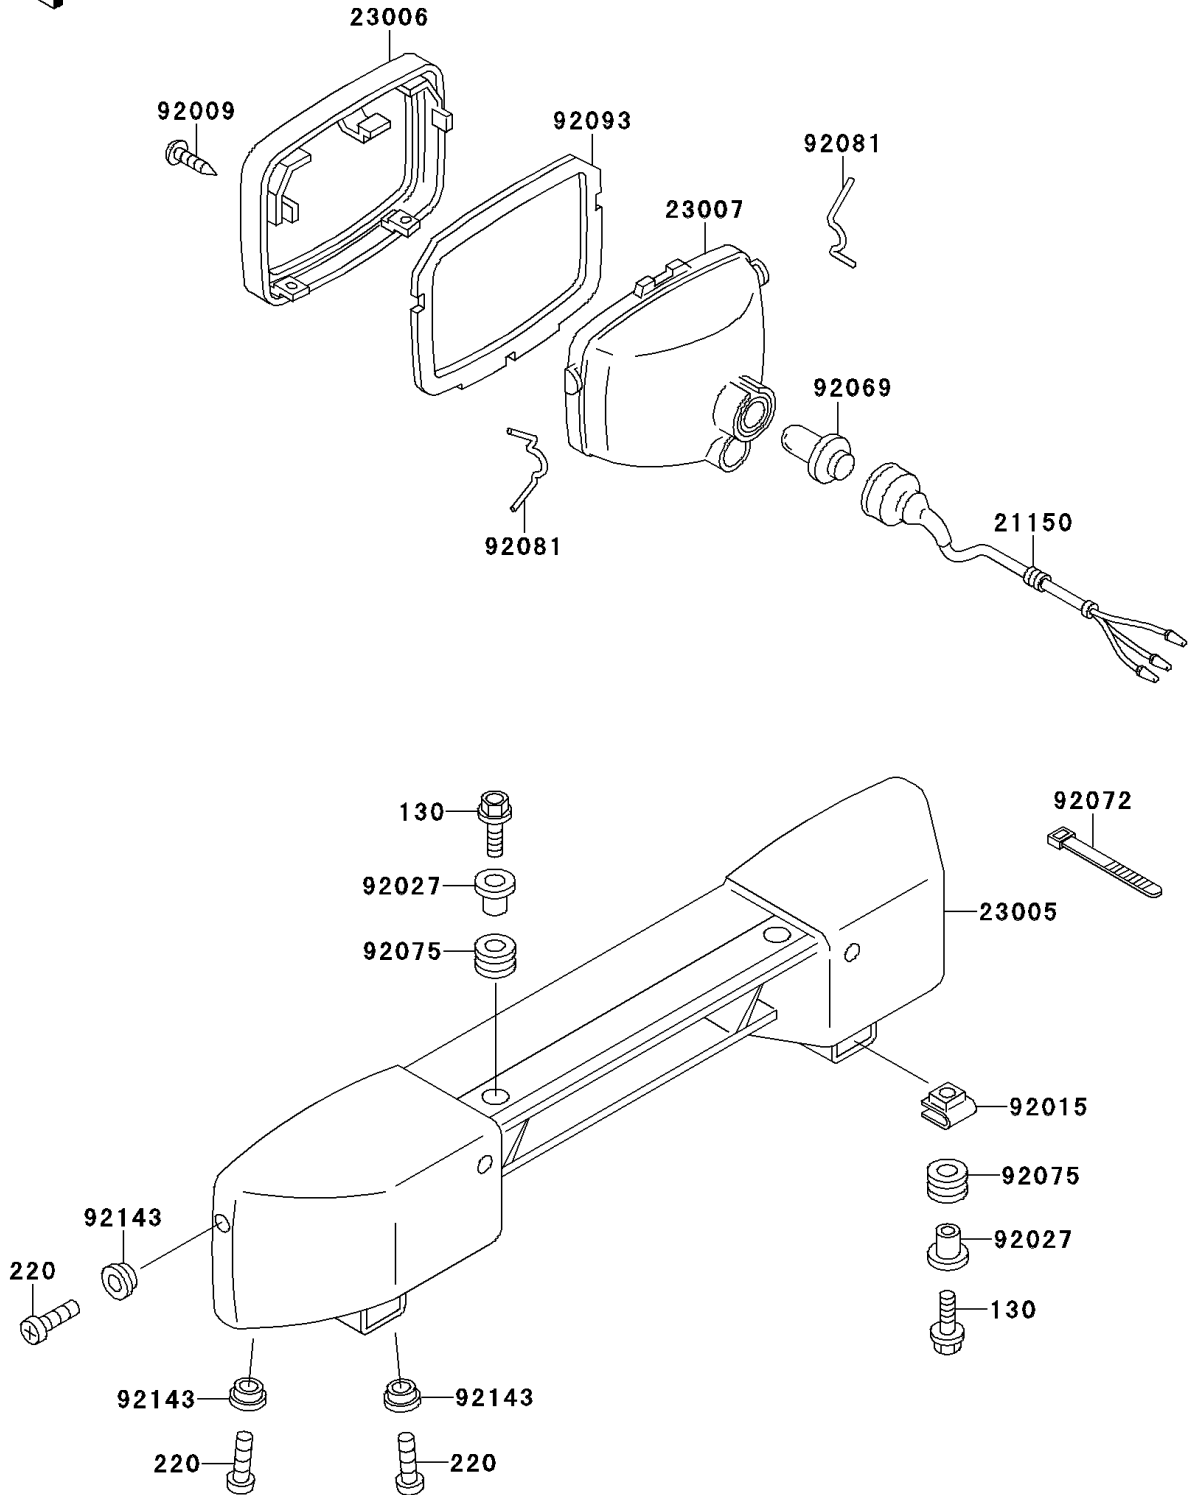

1994 Bayou 300 4X4 PARTS DIAGRAM

Headlight(s)

F2710

1994 Bayou 300 4X4 PARTS LIST

Headlight(s)

ITEM NAME	PART NUMBER	QUANTITY
BOLT-FLANGED,6X25 (Ref # 130)	130J0625	4
SCREW-PAN-CROS,5X16,BLACK (Ref # 220)	220C0516	6
CORD-ASSY,HEAD LAMP (Ref # 21150)	21150-1053	2
BODY-COMP-HEAD LAMP (Ref # 23005)	23005-1113	1
RIM-LAMP (Ref # 23006)	23006-1062	2
LENS-COMP,HEAD LAMP (Ref # 23007)	23007-1274	2
SCREW,TAPPING,4X30 (Ref # 92009)	92009-1139	2
NUT,CLAMP,6MM (Ref # 92015)	92015-1678	2
COLLAR,L=16.1 (Ref # 92027)	92027-1847	4
BULB,12V 25/25W (Ref # 92069)	92069-1010	2
BAND,L=149 (Ref # 92072)	92072-031	2
DAMPER (Ref # 92075)	92075-1690	4
SPRING,LAMP RIM (Ref # 92081)	92081-1334	4
SEAL,HEAD LAMP (Ref # 92093)	92093-1261	2
COLLAR (Ref # 92143)	92143-1234	6