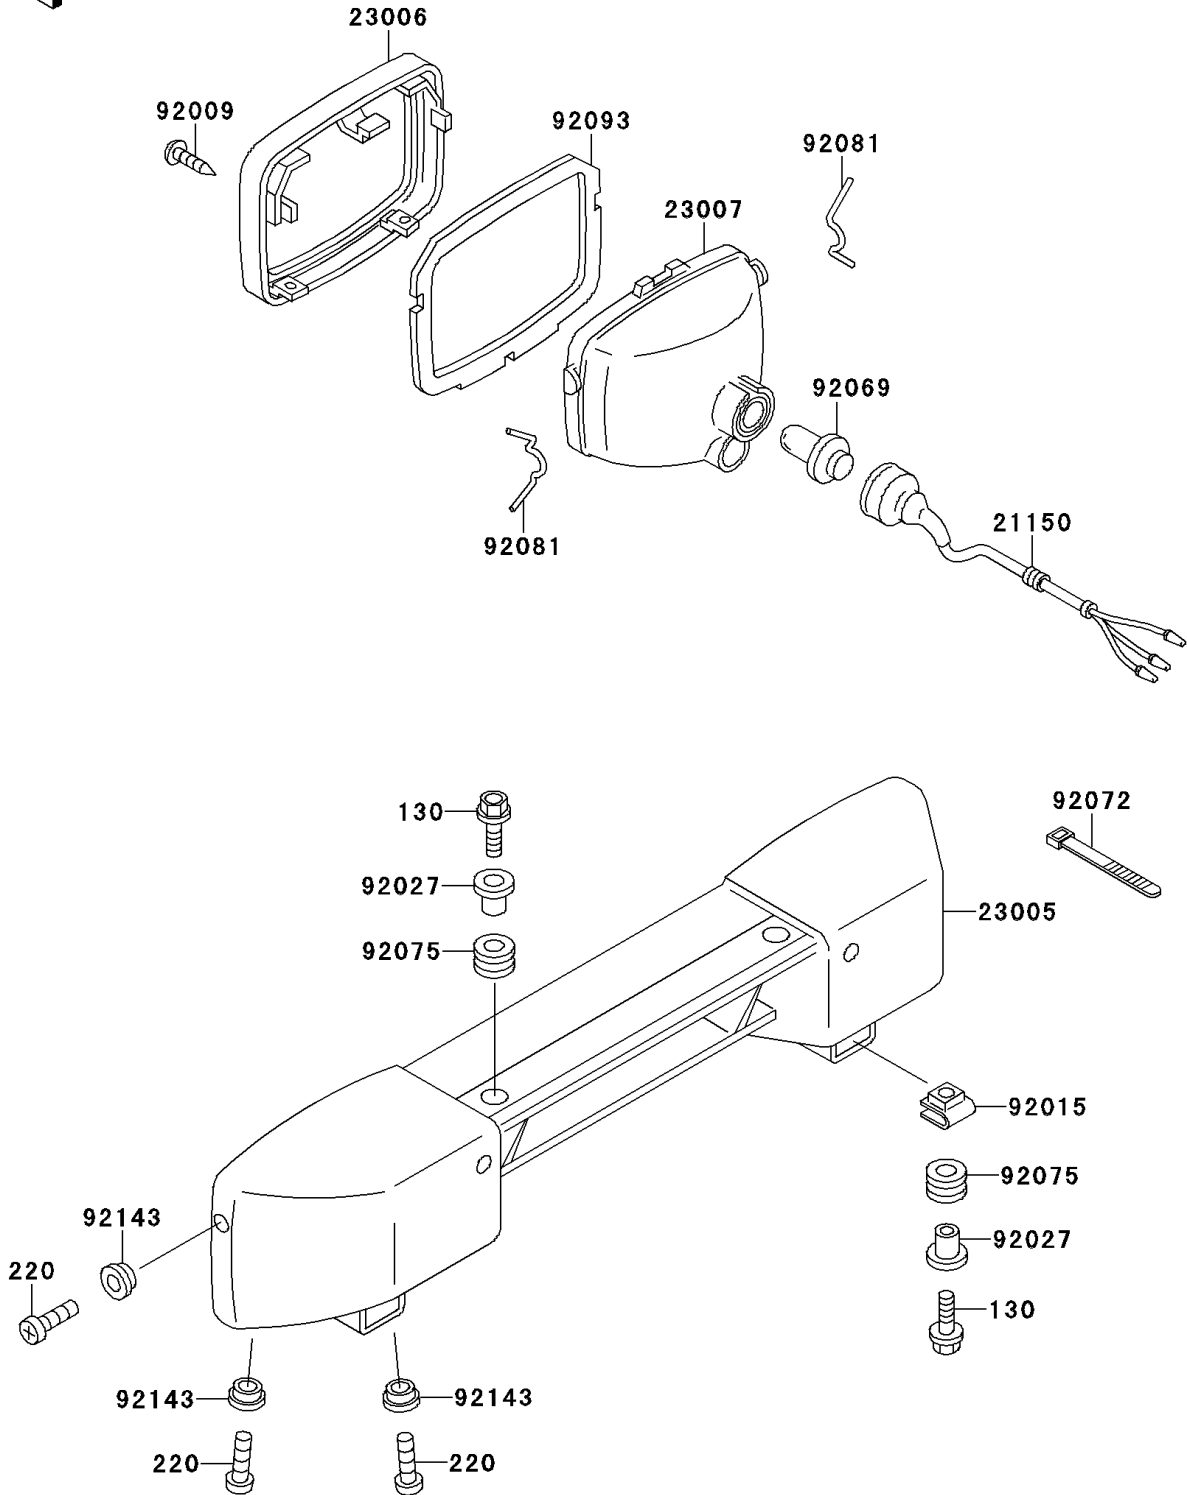

# 1996 Bayou 300 4X4 PARTS DIAGRAM

Headlight(s)

F2710

# 1996 Bayou 300 4X4 PARTS LIST

## Headlight(s)

ITEM NAME	PART NUMBER	QUANTITY
BOLT-FLANGED,6X25 (Ref # 130)	130J0625	4
SCREW-PAN-CROS,5X16,BLACK (Ref # 220)	220C0516	6
CORD-ASSY,HEAD LAMP (Ref # 21150)	21150-1053	2
BODY-COMP-HEAD LAMP (Ref # 23005)	23005-1113	1
RIM-LAMP (Ref # 23006)	23006-1062	2
LENS-COMP,HEAD LAMP (Ref # 23007)	23007-1274	2
SCREW,TAPPING,4X30 (Ref # 92009)	92009-1139	2
NUT,CLAMP,6MM (Ref # 92015)	92015-1678	2
COLLAR,L=16.1 (Ref # 92027)	92027-1847	4
BULB,12V 25/25W (Ref # 92069)	92069-1010	2
BAND,L=149 (Ref # 92072)	92072-031	2
DAMPER (Ref # 92075)	92075-1690	4
SPRING,LAMP RIM (Ref # 92081)	92081-1334	4
SEAL,HEAD LAMP (Ref # 92093)	92093-1261	2
COLLAR (Ref # 92143)	92143-1234	6