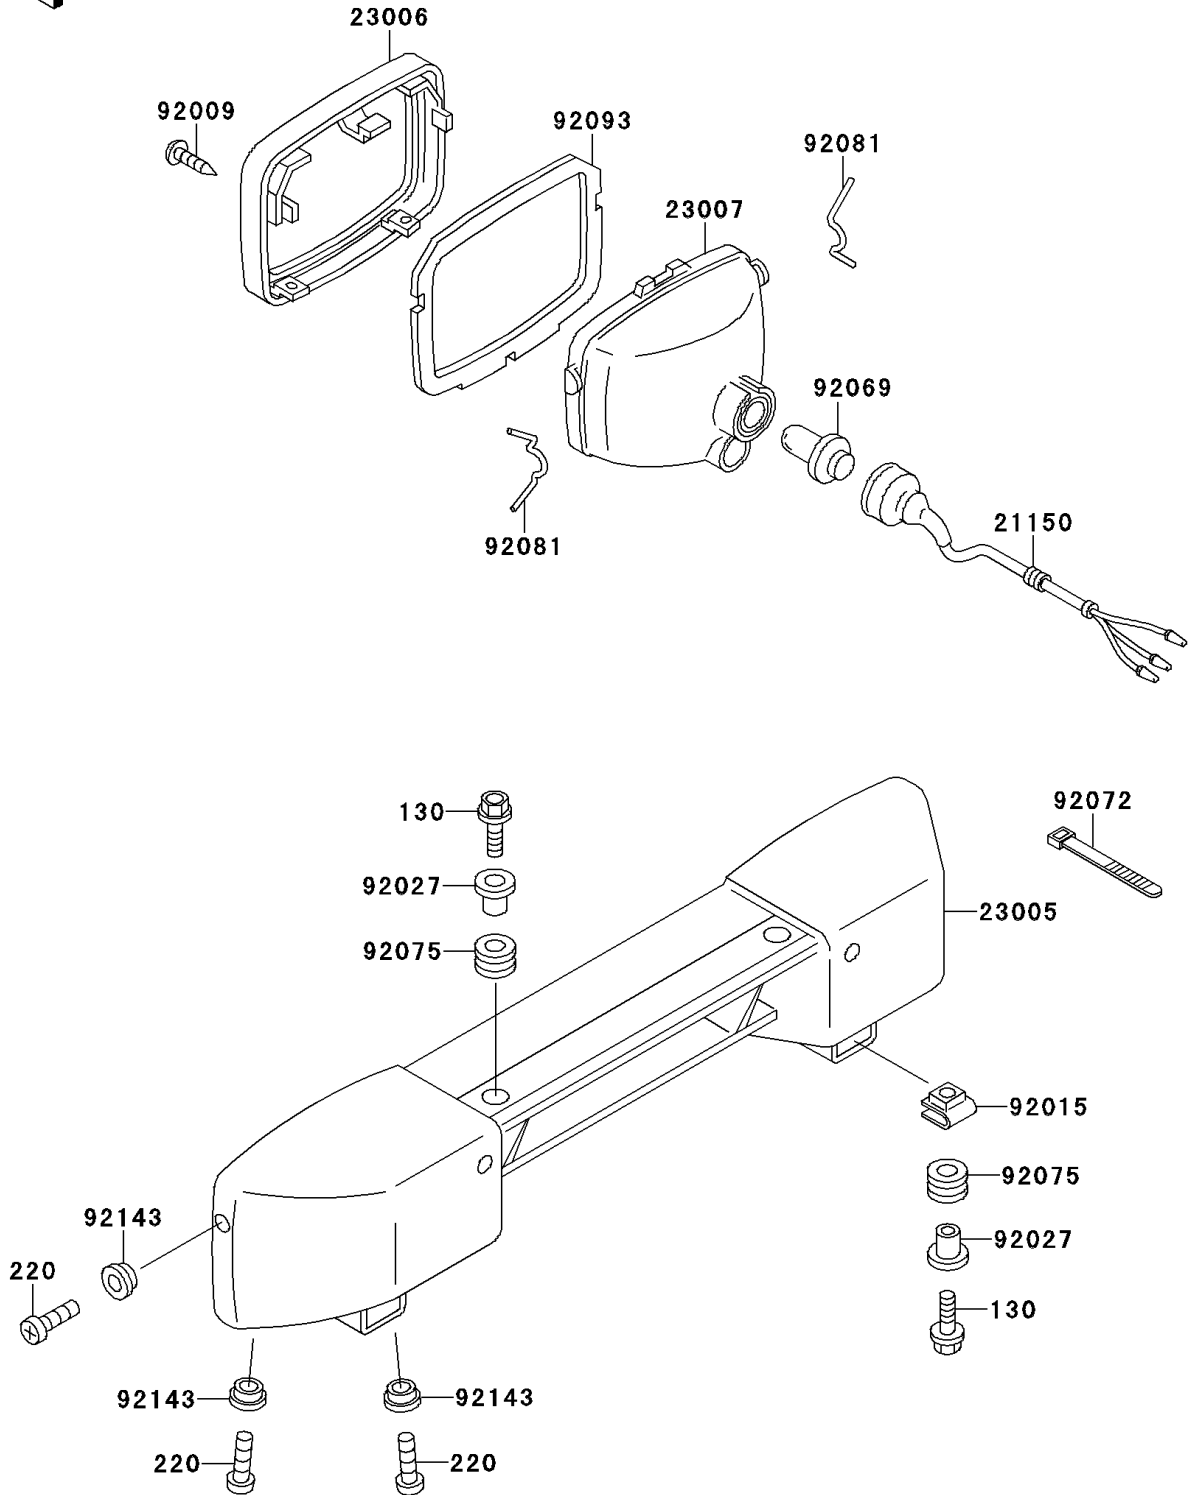

1997 Bayou 300 4X4 PARTS DIAGRAM

Headlight(s)

F2710

1997 Bayou 300 4X4 PARTS LIST

Headlight(s)

ITEM NAME	PART NUMBER	QUANTITY
BOLT-FLANGED,6X25 (Ref # 130)	130J0625	4
SCREW-PAN-CROS,5X16,BLACK (Ref # 220)	220C0516	6
CORD-ASSY,HEAD LAMP (Ref # 21150)	21150-1053	2
BODY-COMP-HEAD LAMP (Ref # 23005)	23005-1113	1
RIM-LAMP (Ref # 23006)	23006-1062	2
LENS-COMP,HEAD LAMP (Ref # 23007)	23007-1274	2
SCREW,TAPPING,4X30 (Ref # 92009)	92009-1139	2
NUT,CLAMP,6MM (Ref # 92015)	92015-1678	2
COLLAR,L=16.1 (Ref # 92027)	92027-1847	4
BULB,12V 25/25W (Ref # 92069)	92069-1010	2
BAND,L=149 (Ref # 92072)	92072-031	2
DAMPER (Ref # 92075)	92075-1690	4
SPRING,LAMP RIM (Ref # 92081)	92081-1334	4
SEAL,HEAD LAMP (Ref # 92093)	92093-1261	2
COLLAR (Ref # 92143)	92143-1234	6