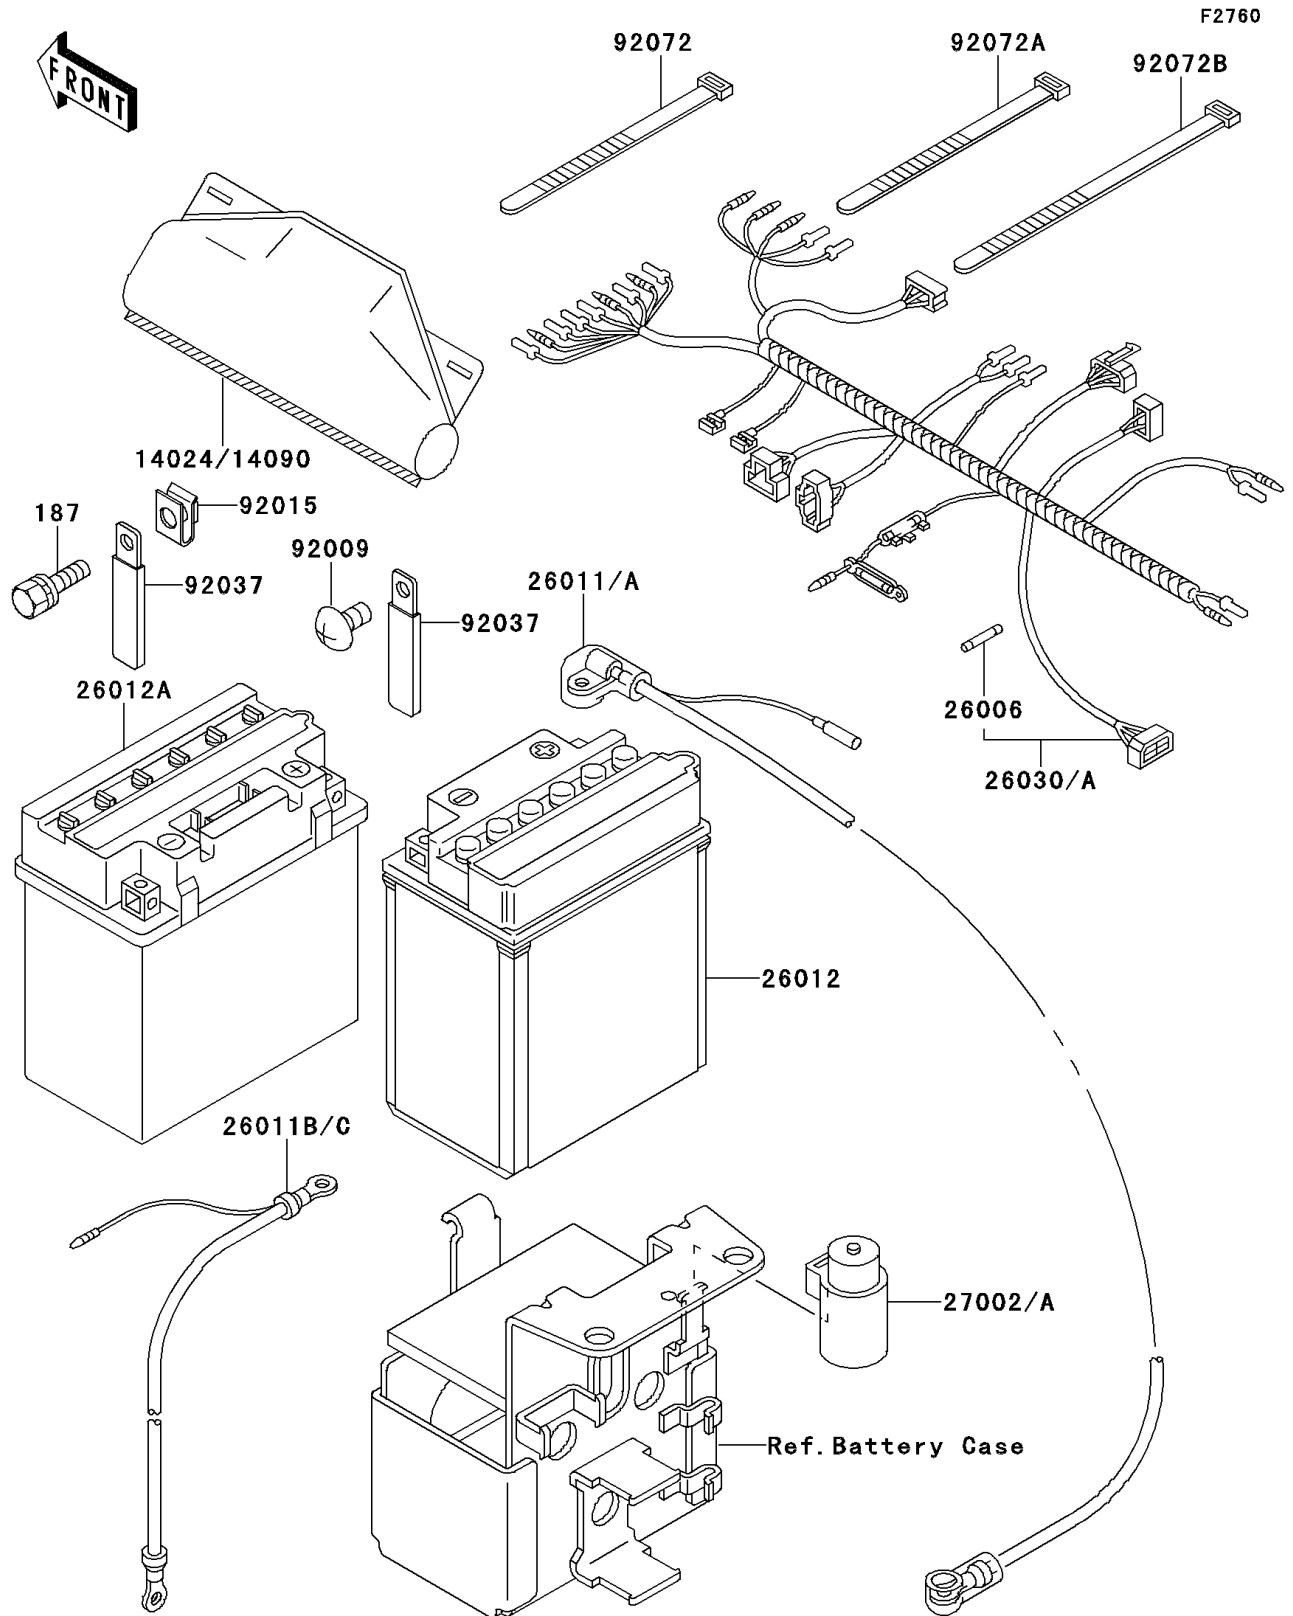

1993 Bayou 300 4X4 PARTS DIAGRAM

Chassis Electrical Equipment

1993 Bayou 300 4X4 PARTS LIST

Chassis Electrical Equipment

ITEM NAME	PART NUMBER	QUANTITY
BOLT-UPSET-WSP (Ref # 187)	187C0614	2
COVER,COUPLER (Ref # 14024)	14024-1624	1
FUSE,30A,L=30 (Ref # 26006)	26006-1059	2
HARNESS,MAIN (Ref # 26030)	26030-1060	1
RELAY-ASSY (Ref # 27002)	27002-1051	1
SCREW,TAPPING,4X8 (Ref # 92009)	92009-1155	3
NUT,6MM (Ref # 92015)	92015-1671	2
CLAMP,WIRING HARNESS (Ref # 92037)	92037-1069	5
BAND,L=123 (Ref # 92072)	92072-030	3
BAND,L=149 (Ref # 92072A)	92072-031	5
BAND,L=188 (Ref # 92072B)	92072-1239	18
WIRE-LEAD,BATTERY(+) (Ref # 26011)	26011-1544	1
WIRE-LEAD,BATTERY(+) (Ref # 26011A)	26011-1545	1
WIRE-LEAD,BATTERY(-) (Ref # 26011B)	26011-1559	1
WIRE-LEAD,BATTERY(-) (Ref # 26011C)	26011-1560	1
BATTERY,12V 14AH,YB14A-A2 (Ref # 26012)	26012-1146	1
BATTERY,YB16CL-B,12V 19AH (Ref # 26012A)	26012-1273	1