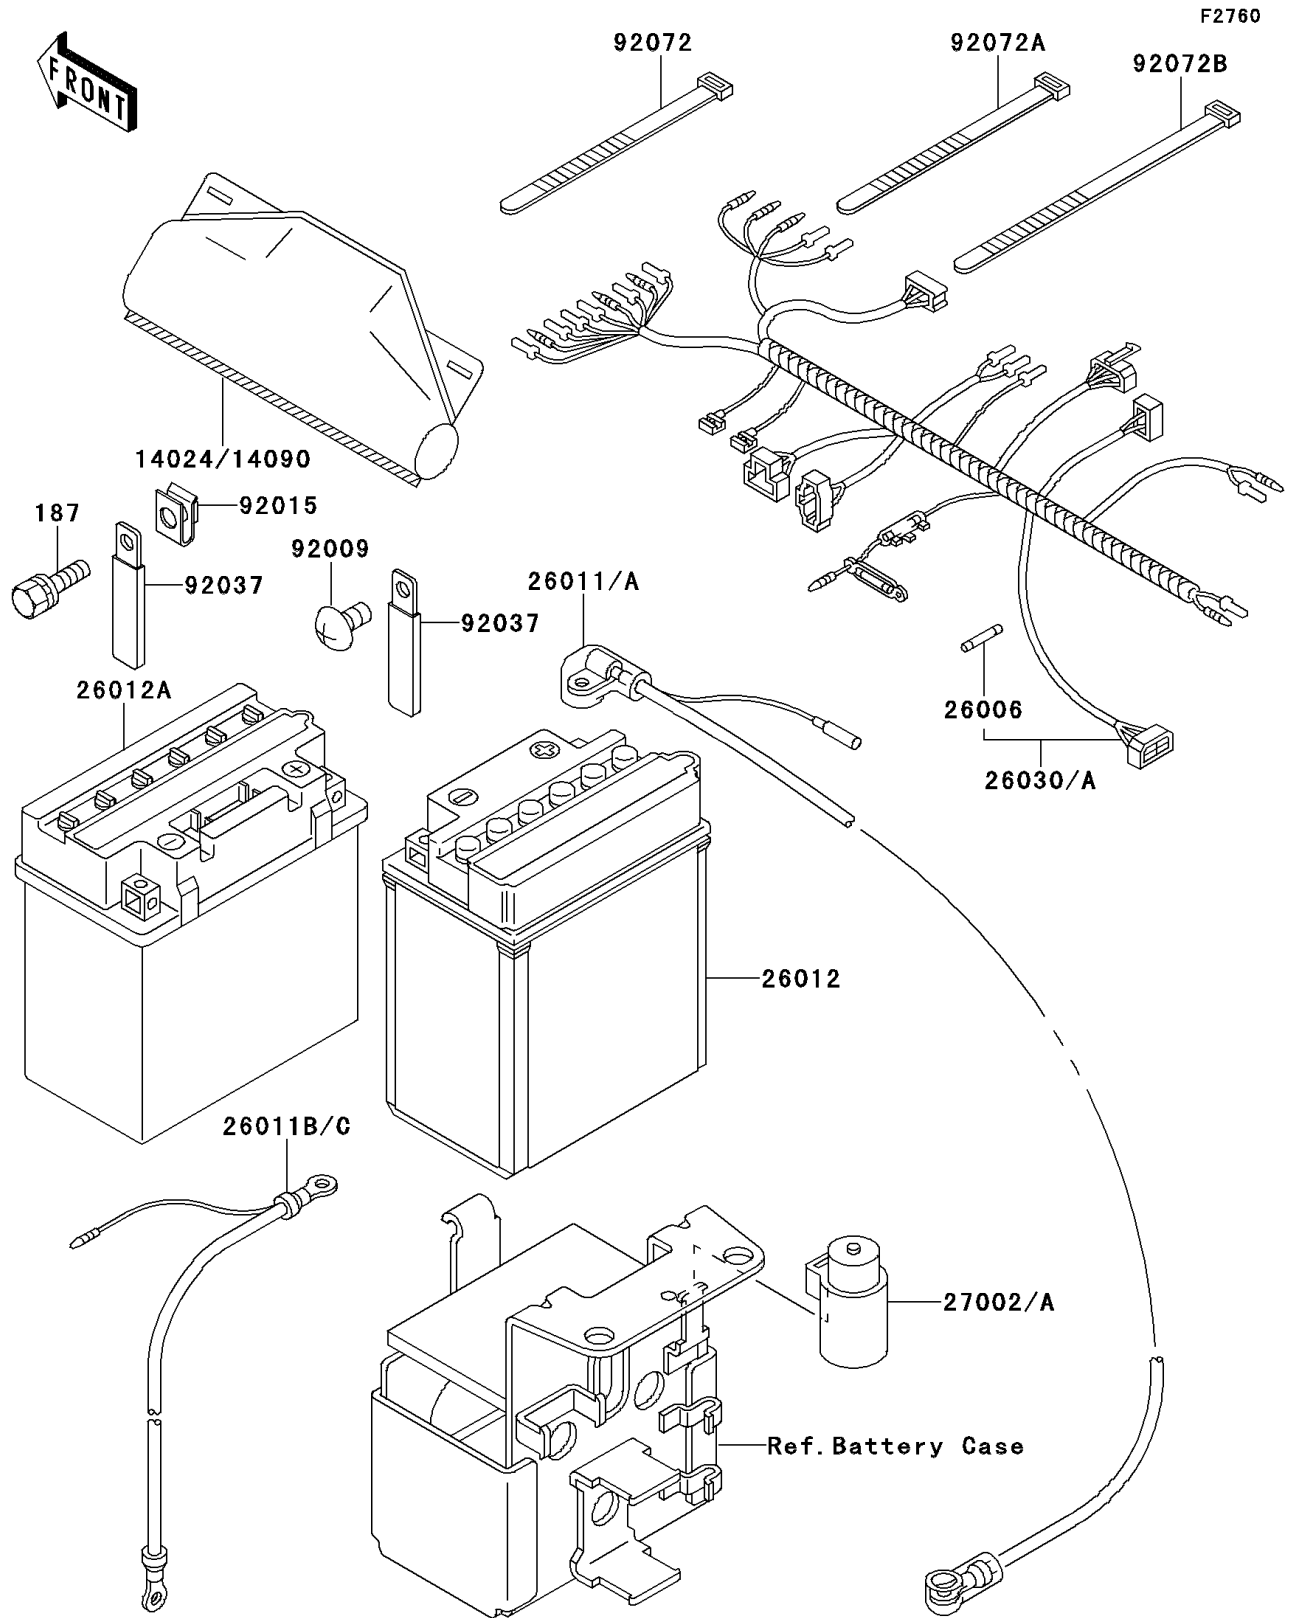

1995 Bayou 300 4X4 PARTS DIAGRAM

Chassis Electrical Equipment

1995 Bayou 300 4X4 PARTS LIST

Chassis Electrical Equipment

ITEM NAME	PART NUMBER	QUANTITY
BOLT-UPSET-WSP (Ref # 187)	187C0614	2
COVER,COUPLER (Ref # 14024)	14024-1624	1
FUSE,30A,L=30 (Ref # 26006)	26006-1059	2
HARNESS,MAIN (Ref # 26030)	26030-1060	1
RELAY-ASSY (Ref # 27002)	27002-1051	1
SCREW,TAPPING,4X8 (Ref # 92009)	92009-1155	3
NUT,6MM (Ref # 92015)	92015-1671	2
CLAMP,WIRING HARNESS (Ref # 92037)	92037-1069	5
BAND,L=123 (Ref # 92072)	92072-030	3
BAND,L=149 (Ref # 92072A)	92072-031	5
BAND,L=188 (Ref # 92072B)	92072-1239	18
WIRE-LEAD,BATTERY(+) (Ref # 26011)	26011-1544	1
WIRE-LEAD,BATTERY(+) (Ref # 26011A)	26011-1545	1
WIRE-LEAD,BATTERY(-) (Ref # 26011B)	26011-1559	1
WIRE-LEAD,BATTERY(-) (Ref # 26011C)	26011-1560	1
BATTERY,12V 14AH,YB14A-A2 (Ref # 26012)	26012-1146	1
BATTERY,YB16CL-B,12V 19AH (Ref # 26012A)	26012-1273	1