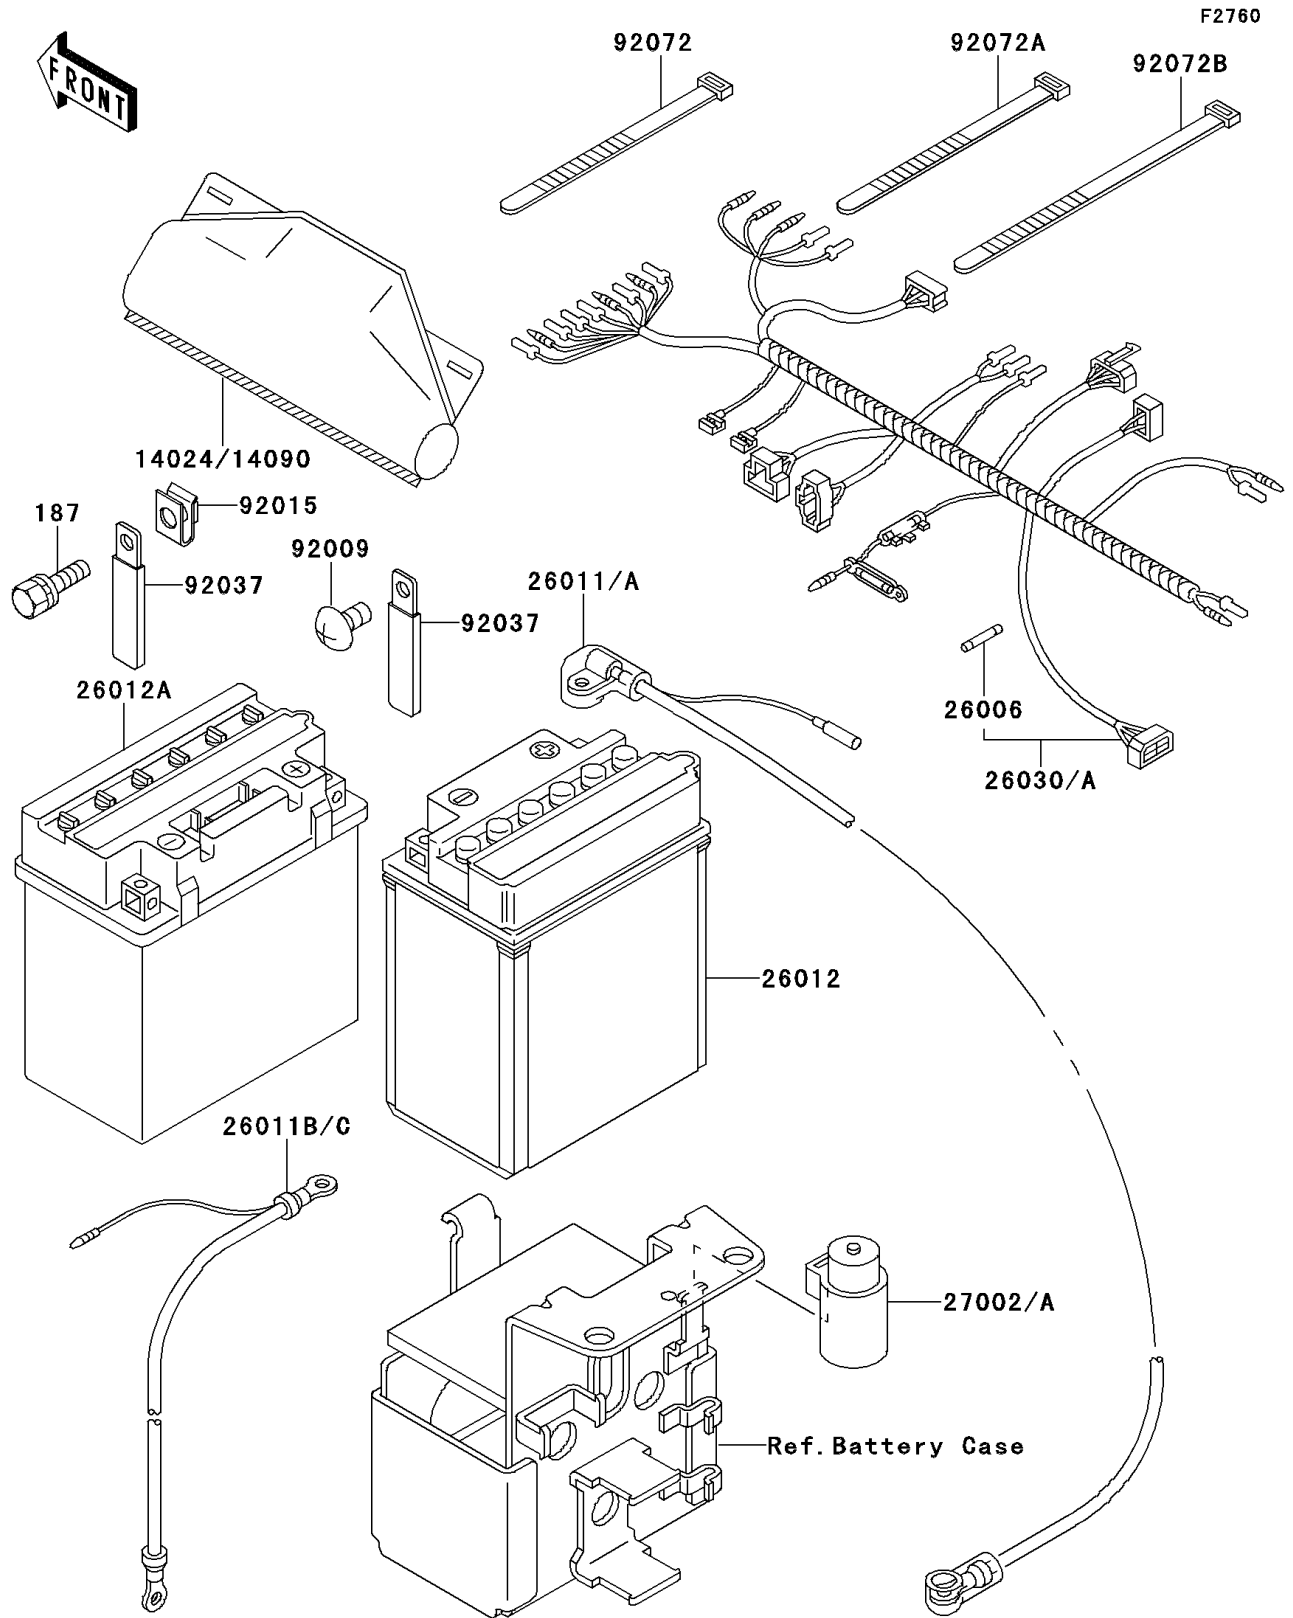

1996 Bayou 300 4X4 PARTS DIAGRAM

Chassis Electrical Equipment

1996 Bayou 300 4X4 PARTS LIST

Chassis Electrical Equipment

ITEM NAME	PART NUMBER	QUANTITY
BOLT-UPSET-WSP (Ref # 187)	187C0614	2
COVER,COUPLER (Ref # 14090)	14090-1611	1
FUSE,30A,L=30 (Ref # 26006)	26006-1059	2
HARNESS,MAIN (Ref # 26030A)	26030-1410	1
RELAY-ASSY (Ref # 27002A)	27002-1095	1
SCREW,TAPPING,4X8 (Ref # 92009)	92009-1155	3
NUT,6MM (Ref # 92015)	92015-1671	2
CLAMP,WIRING HARNESS (Ref # 92037)	92037-1069	5
BAND,L=123 (Ref # 92072)	92072-030	3
BAND,L=149 (Ref # 92072A)	92072-031	5
BAND,L=188 (Ref # 92072B)	92072-1239	18
WIRE-LEAD,BATTERY(+) (Ref # 26011)	26011-1544	1
WIRE-LEAD,BATTERY(+) (Ref # 26011A)	26011-1545	1
WIRE-LEAD,BATTERY(-) (Ref # 26011B)	26011-1559	1
WIRE-LEAD,BATTERY(-) (Ref # 26011C)	26011-1560	1
BATTERY,12V 14AH,YB14A-A2 (Ref # 26012)	26012-1146	1
BATTERY,YB16CL-B,12V 19AH (Ref # 26012A)	26012-1273	1