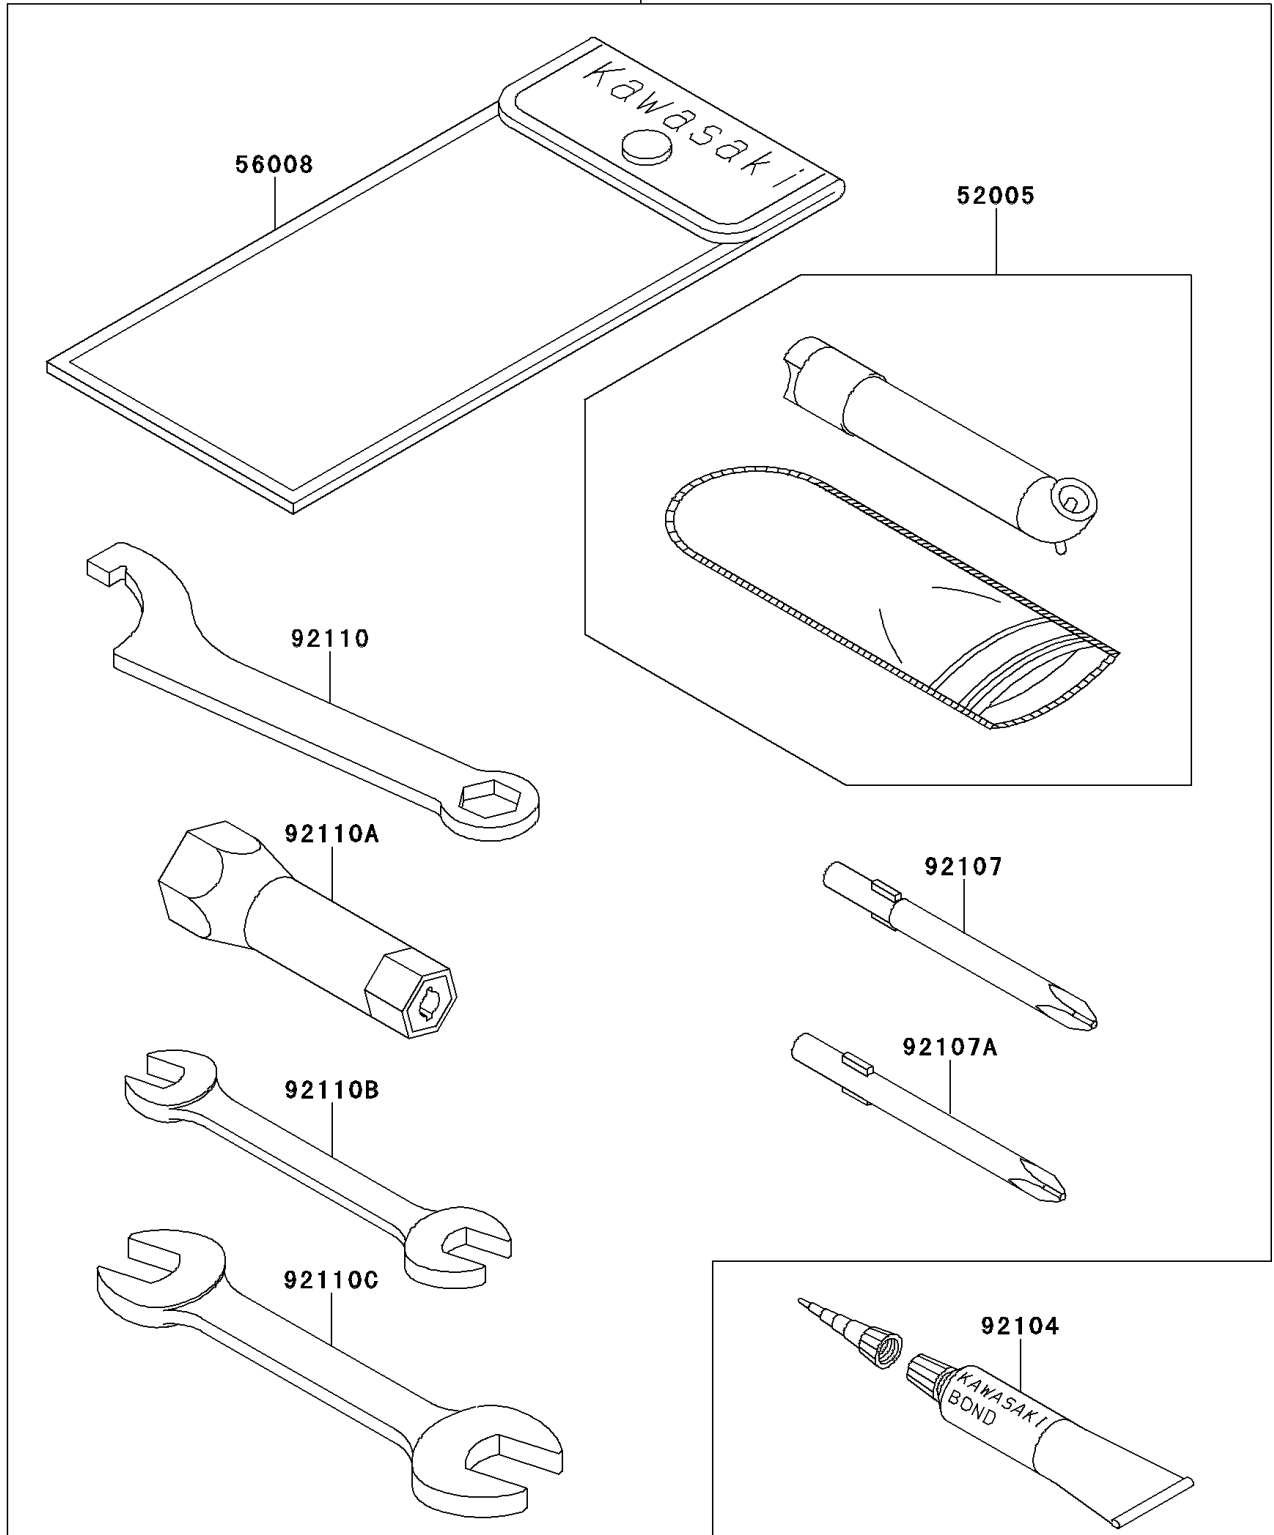

1996 Bayou 300 4X4 PARTS DIAGRAM

Owner's Tools

56007

F2810

1996 Bayou 300 4X4 PARTS LIST

Owner's Tools

ITEM NAME	PART NUMBER	QUANTITY
GAUGE,AIR (Ref # 52005)	52005-1082	1
TOOLKIT (Ref # 56007)	56007-1331	1
BAG,TOOL (Ref # 56008)	56008-1007	1
GASKET-LIQUID,TUBE,100G,SILVER (Ref # 92104)	92104-002	1
TOOL-DRIVER,#3PHILLIPS (Ref # 92107)	92107-005	1
TOOL-DRIVER,#2PHILLIPS (Ref # 92107A)	92107-1053	1
TOOL-WRENCH,HOOK&BOXEND,14MM (Ref # 92110)	92110-1040	1
TOOL-WRENCH,BOX,18MM (Ref # 92110A)	92110-1109	1
TOOL-WRENCH,OPEN END,10X12 (Ref # 92110B)	92110-1152	1
TOOL-WRENCH,OPEN END,14X17 (Ref # 92110C)	92110-1153	1