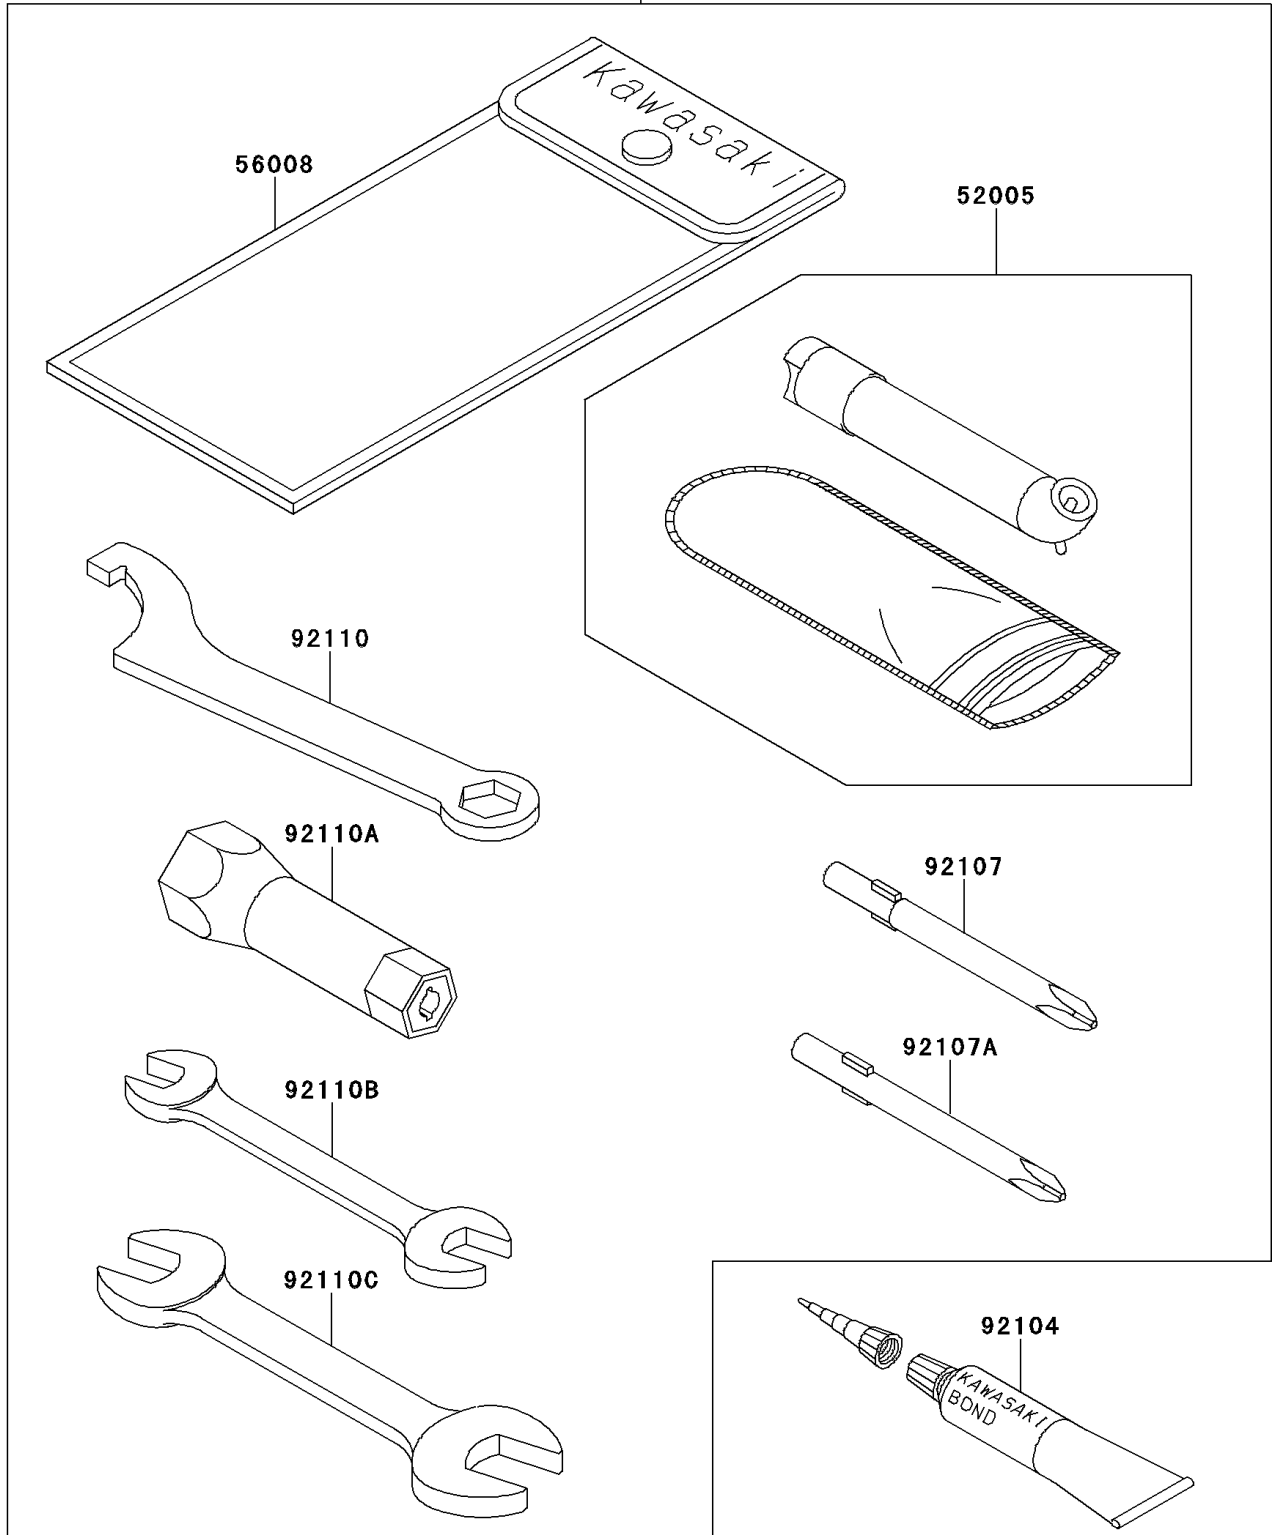

1997 Bayou 300 4X4 PARTS DIAGRAM

Owner's Tools

56007

F2810

1997 Bayou 300 4X4 PARTS LIST

Owner's Tools

ITEM NAME	PART NUMBER	QUANTITY
GAUGE,AIR (Ref # 52005)	52005-1082	1
TOOLKIT (Ref # 56007)	56007-1331	1
BAG,TOOL (Ref # 56008)	56008-1007	1
GASKET-LIQUID,TUBE,100G,SILVER (Ref # 92104)	92104-002	1
TOOL-DRIVER,#3PHILLIPS (Ref # 92107)	92107-005	1
TOOL-DRIVER,#2PHILLIPS (Ref # 92107A)	92107-1053	1
TOOL-WRENCH,HOOK&BOXEND,14MM (Ref # 92110)	92110-1040	1
TOOL-WRENCH,BOX,18MM (Ref # 92110A)	92110-1109	1
TOOL-WRENCH,OPEN END,10X12 (Ref # 92110B)	92110-1152	1
TOOL-WRENCH,OPEN END,14X17 (Ref # 92110C)	92110-1153	1