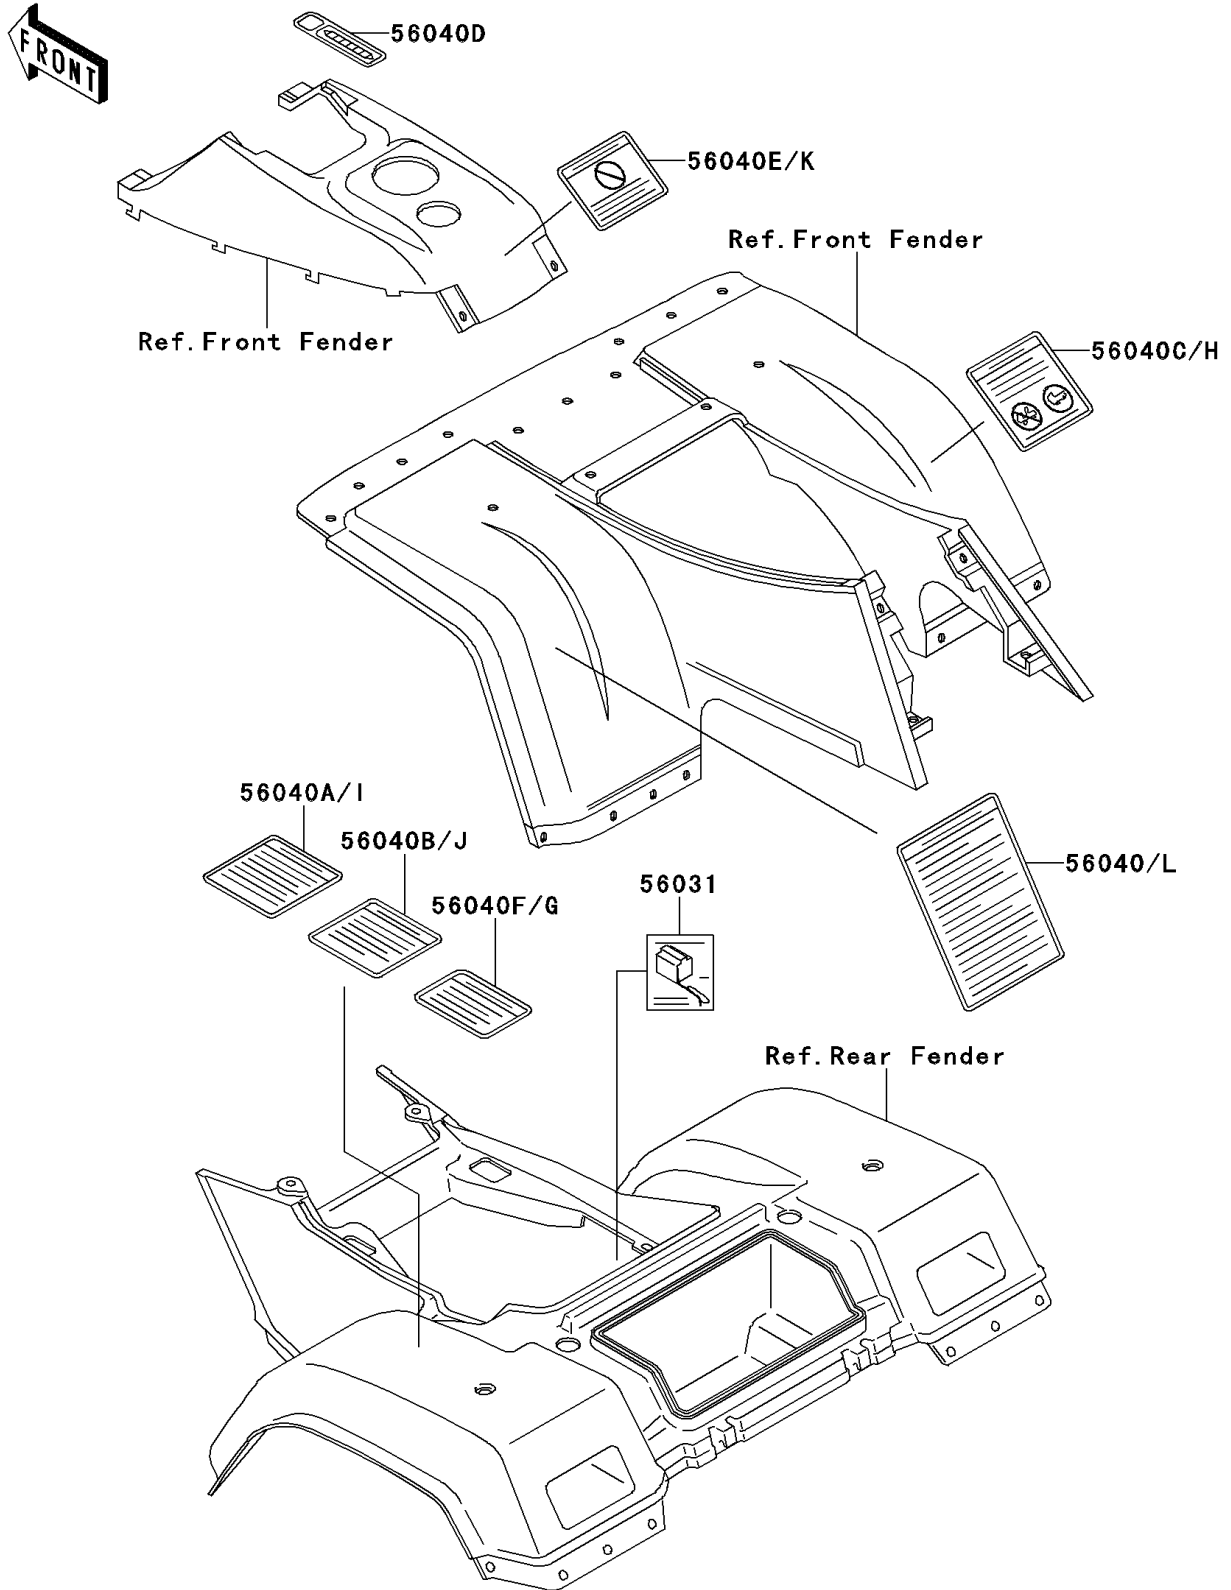

1995 Bayou 300 4X4 PARTS DIAGRAM

Labels

F2860

1995 Bayou 300 4X4 PARTS LIST

Labels

ITEM NAME	PART NUMBER	QUANTITY
LABEL-MANUAL,BATTERY VENT (Ref # 56031)	56031-1607	1
LABEL-WARNING,SERIOUS INJURY (Ref # 56040)	56040-1256	1
LABEL-WARNING,TIRE PRESSURE (Ref # 56040A)	56040-1257	1
LABEL-WARNING,MAXIMUM LOAD (Ref # 56040B)	56040-1258	1
LABEL-WARNING,TRANSPORT (Ref # 56040C)	56040-1261	1
LABEL-WARNING,SHIFT PATTERN (Ref # 56040D)	56040-1262	1
LABEL-WARNING,UNDER 16 (Ref # 56040E)	56040-1276	1
LABEL-WARNING,NO PASSENGER (Ref # 56040F)	56040-1277	1
LABEL-WARNING,NO PASSENGER (Ref # 56040G)	56040-1280	1
LABEL-WARNING,TRANSPORT (Ref # 56040H)	56040-1283	1
LABEL-WARNING,TIRE PRESSURE (Ref # 56040I)	56040-1286	1
LABEL-WARNING,LOAD CAPACITY (Ref # 56040J)	56040-1287	1
LABEL-WARNING,AGE (Ref # 56040K)	56040-1325	1
LABEL-WARNING,GENERAL (Ref # 56040L)	56040-1326	1