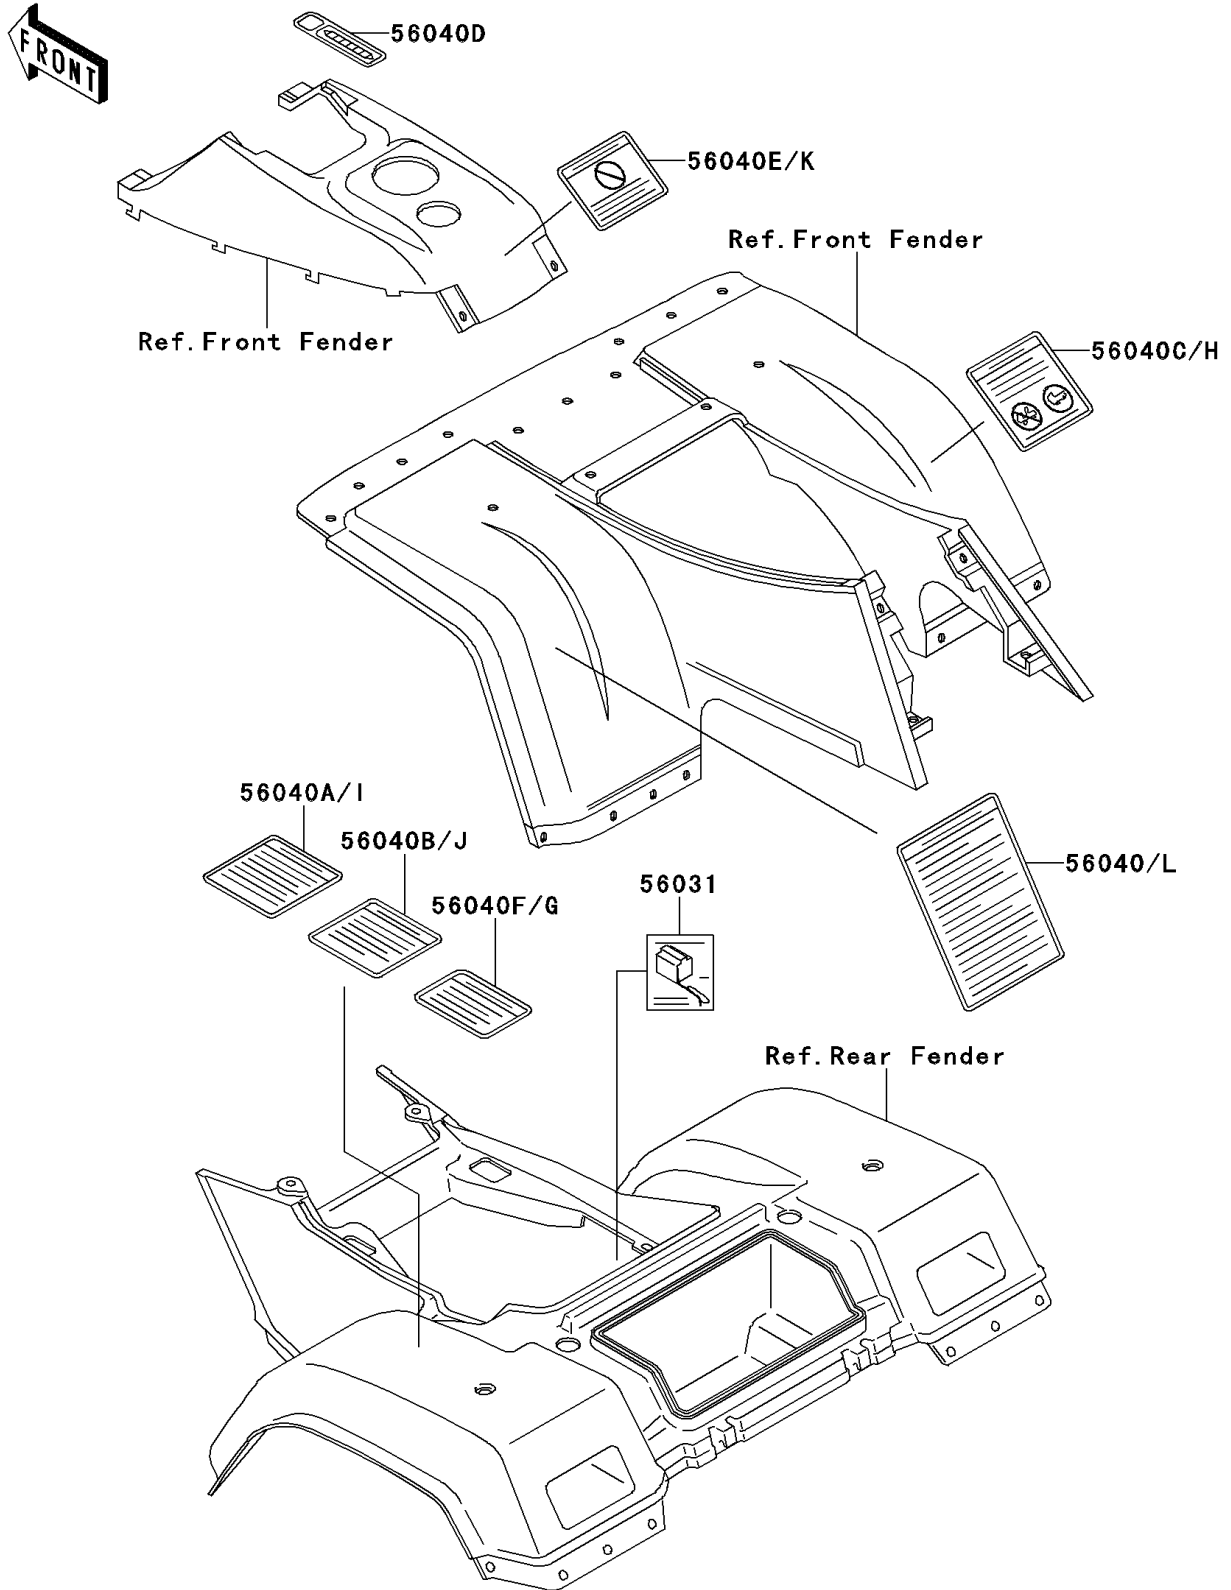

1997 Bayou 300 4X4 PARTS DIAGRAM

Labels

F2860

1997 Bayou 300 4X4 PARTS LIST

Labels

ITEM NAME	PART NUMBER	QUANTITY
LABEL-MANUAL,BATTERY VENT (Ref # 56031)	56031-1607	1
LABEL-WARNING,SERIOUS INJURY (Ref # 56040)	56040-1256	1
LABEL-WARNING,TIRE PRESSURE (Ref # 56040A)	56040-1257	1
LABEL-WARNING,MAXIMUM LOAD (Ref # 56040B)	56040-1258	1
LABEL-WARNING,TRANSPORT (Ref # 56040C)	56040-1261	1
LABEL-WARNING,SHIFT PATTERN (Ref # 56040D)	56040-1262	1
LABEL-WARNING,UNDER 16 (Ref # 56040E)	56040-1276	1
LABEL-WARNING,NO PASSENGER (Ref # 56040F)	56040-1277	1
LABEL-WARNING,NO PASSENGER (Ref # 56040G)	56040-1280	1
LABEL-WARNING,TRANSPORT (Ref # 56040H)	56040-1283	1
LABEL-WARNING,TIRE PRESSURE (Ref # 56040I)	56040-1286	1
LABEL-WARNING,LOAD CAPACITY (Ref # 56040J)	56040-1287	1
LABEL-WARNING,AGE (Ref # 56040K)	56040-1325	1
LABEL-WARNING,GENERAL (Ref # 56040L)	56040-1326	1