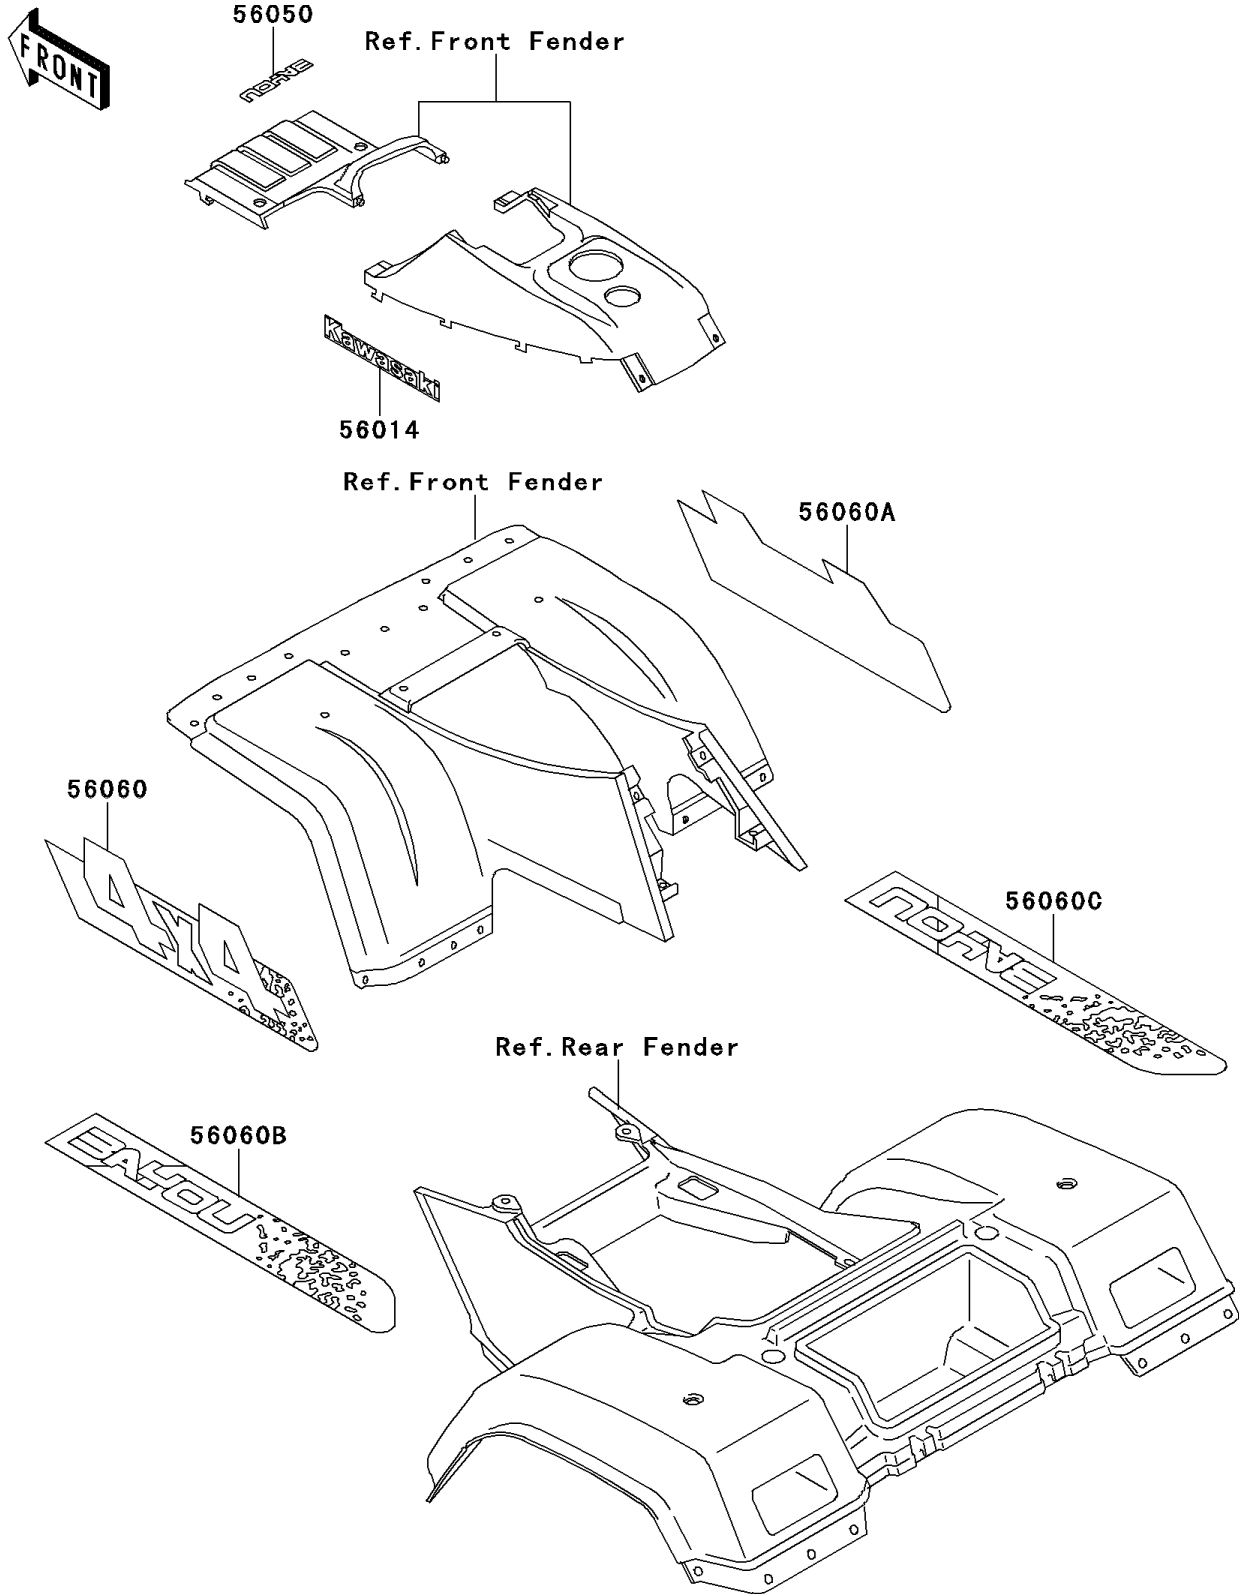

1993 Bayou 300 4X4 PARTS DIAGRAM

Decals(Red)(KLF300-C5/C6)

F2861A

1993 Bayou 300 4X4 PARTS LIST

Decals(Red)(KLF300-C5/C6)

ITEM NAME	PART NUMBER	QUANTITY
EMBLEM,KAWASAKI (Ref # 56014)	56014-1223	2
MARK,BAYOU (Ref # 56050)	56050-1850	1
PATTERN,FR FENDER,LH,FOR RED (Ref # 56060)	56060-1275	1
PATTERN,FR FENDER,RH,FOR RED (Ref # 56060A)	56060-1276	1
PATTERN,RR FENDER,LH,FOR RED (Ref # 56060B)	56060-1277	1
PATTERN,RR FENDER,RH,FOR RED (Ref # 56060C)	56060-1278	1