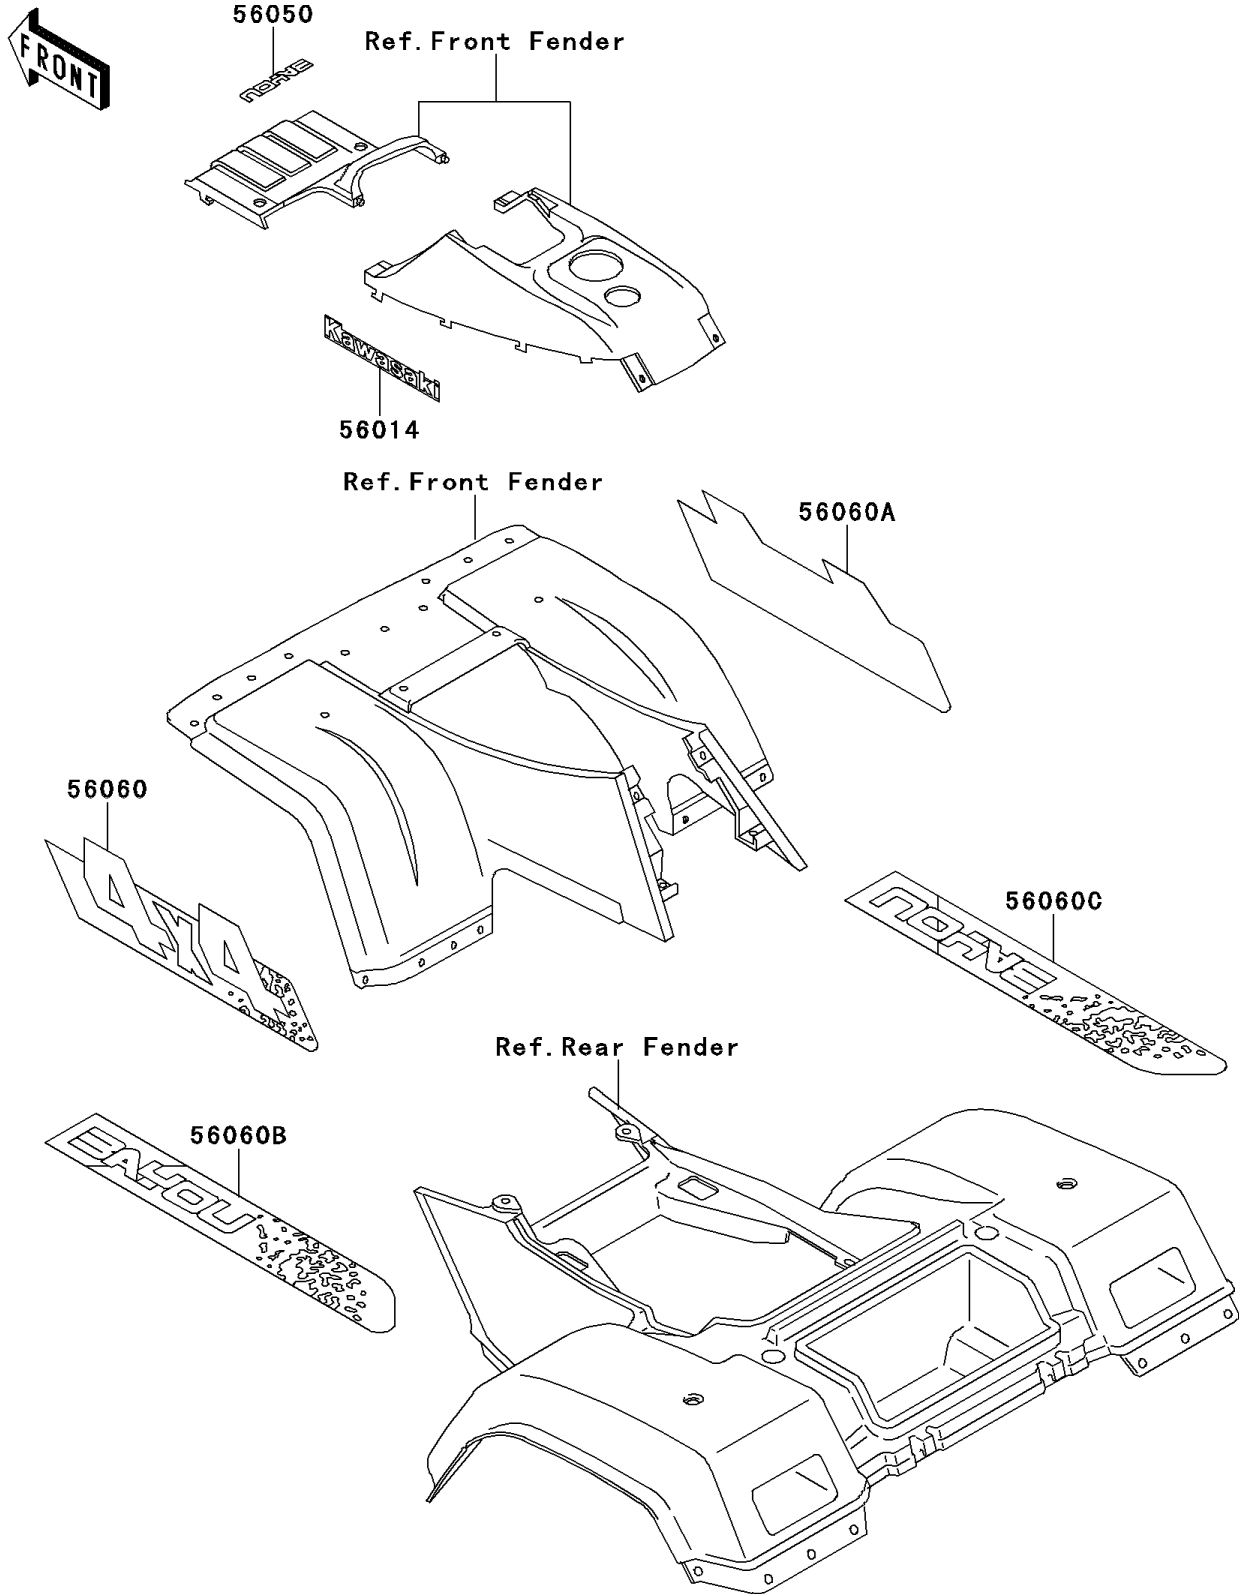

1994 Bayou 300 4X4 PARTS DIAGRAM

Decals(Red)(KLF300-C5/C6)

F2861A

1994 Bayou 300 4X4 PARTS LIST

Decals(Red)(KLF300-C5/C6)

ITEM NAME	PART NUMBER	QUANTITY
EMBLEM,KAWASAKI (Ref # 56014)	56014-1223	2
MARK,BAYOU (Ref # 56050)	56050-1850	1
PATTERN,FR FENDER,LH,FOR RED (Ref # 56060)	56060-1275	1
PATTERN,FR FENDER,RH,FOR RED (Ref # 56060A)	56060-1276	1
PATTERN,RR FENDER,LH,FOR RED (Ref # 56060B)	56060-1277	1
PATTERN,RR FENDER,RH,FOR RED (Ref # 56060C)	56060-1278	1