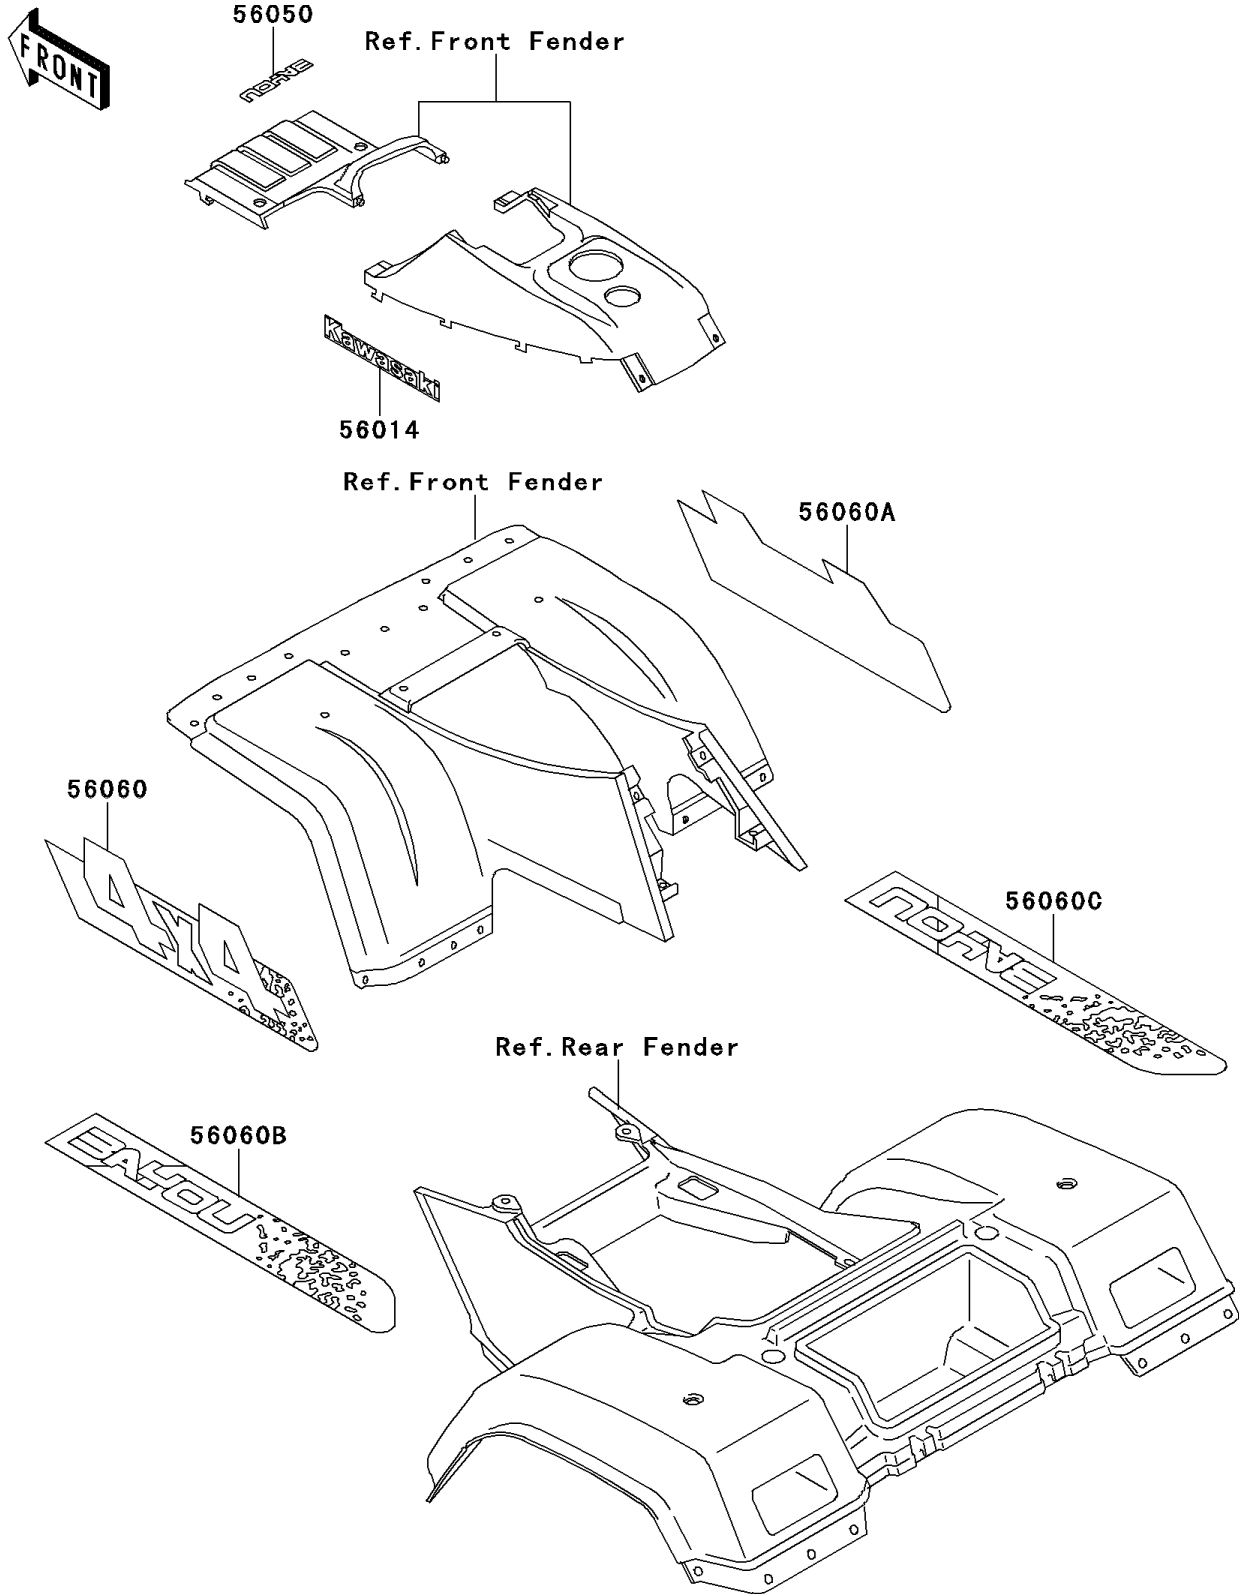

1994 Bayou 300 4X4 PARTS DIAGRAM

Decals(Blue)(KLF300-C6)

F2861B

1994 Bayou 300 4X4 PARTS LIST

Decals(Blue)(KLF300-C6)

ITEM NAME	PART NUMBER	QUANTITY
EMBLEM,KAWASAKI (Ref # 56014)	56014-1223	2
MARK,BAYOU (Ref # 56050)	56050-1850	1
PATTERN,FR FENDER,LH (Ref # 56060)	56060-1685	1
PATTERN,FR FENDER,RH (Ref # 56060A)	56060-1686	1
PATTERN,RR FENDER,LH (Ref # 56060B)	56060-1687	1
PATTERN,RR FENDER,RH (Ref # 56060C)	56060-1688	1