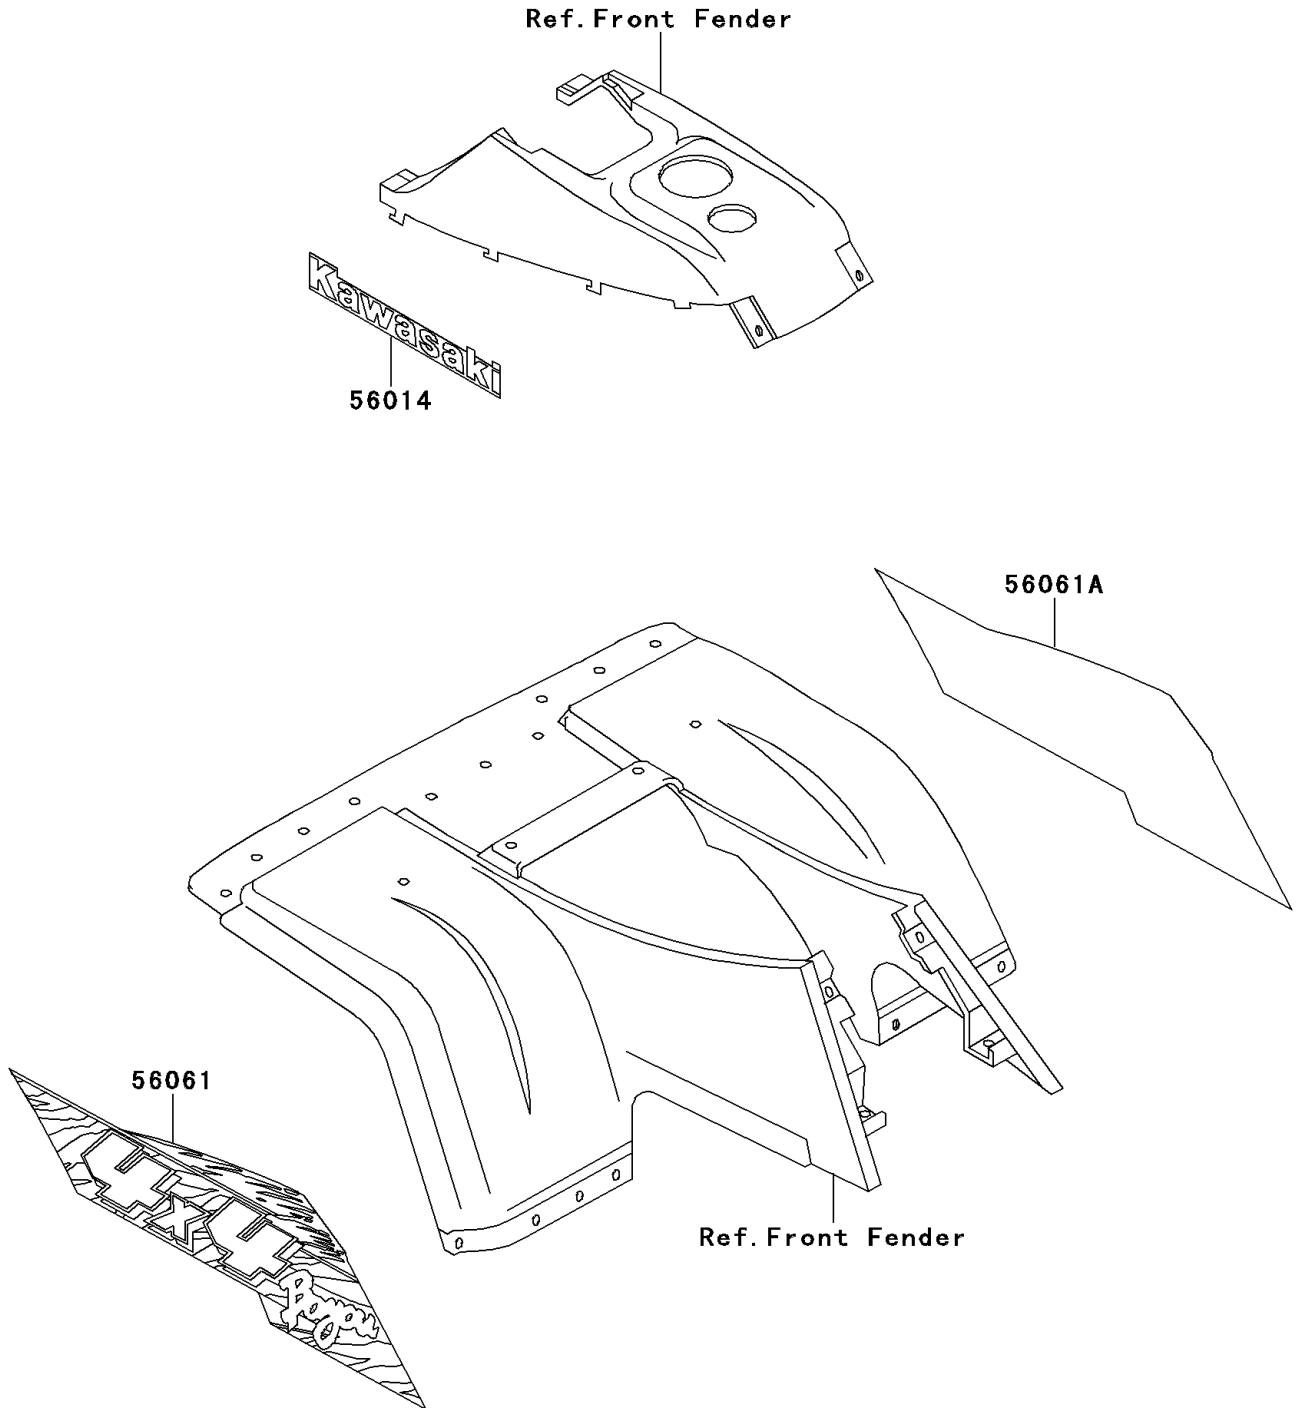

# 1995 Bayou 300 4X4 PARTS DIAGRAM

Decals(Gray)(KLF300-C7)

F2861D

# 1995 Bayou 300 4X4 PARTS LIST

Decals(Gray)(KLF300-C7)

ITEM NAME	PART NUMBER	QUANTITY
EMBLEM,KAWASAKI (Ref # 56014)	56014-1308	2
PATTERN,FR FENDER,LH (Ref # 56061)	56061-1084	1
PATTERN,FR FENDER,RH (Ref # 56061A)	56061-1085	1