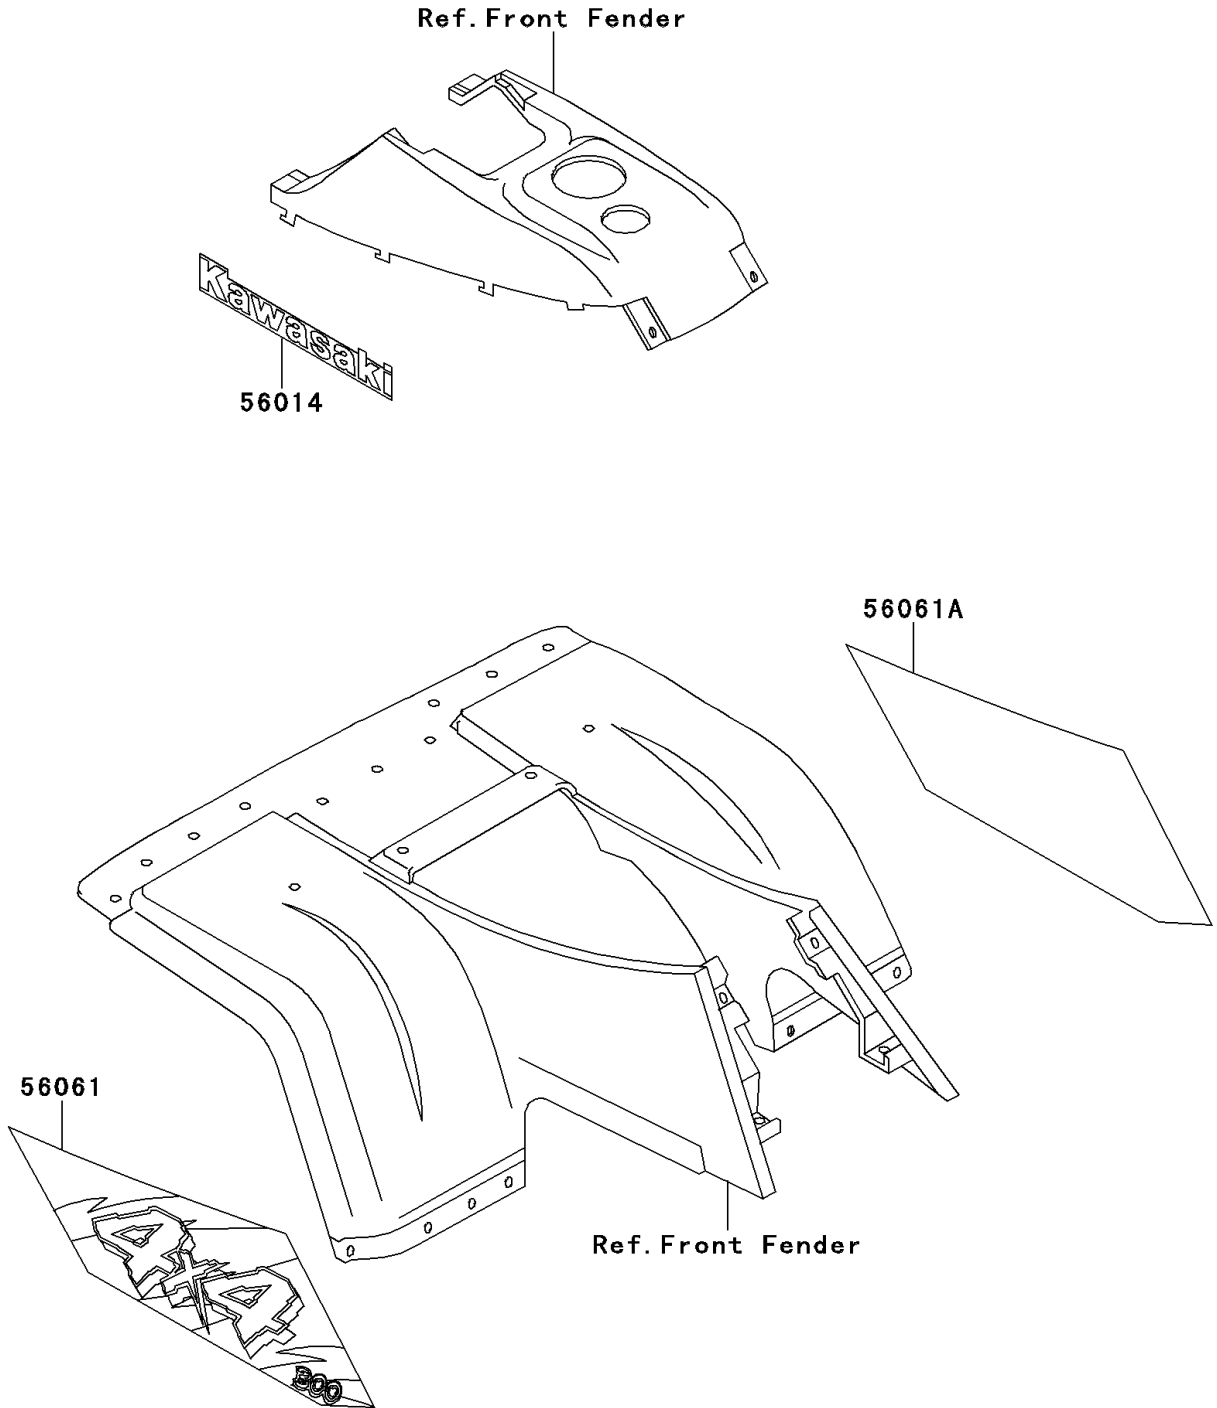

1996 Bayou 300 4X4 PARTS DIAGRAM

Decals(Red)(KLF300-C8)

F2861F

1996 Bayou 300 4X4 PARTS LIST

Decals(Red)(KLF300-C8)

ITEM NAME	PART NUMBER	QUANTITY
EMBLEM,KAWASAKI (Ref # 56014)	56014-1307	2
PATTERN,FR FENDER,LH (Ref # 56061)	56061-1449	1
PATTERN,FR FENDER,RH (Ref # 56061A)	56061-1450	1