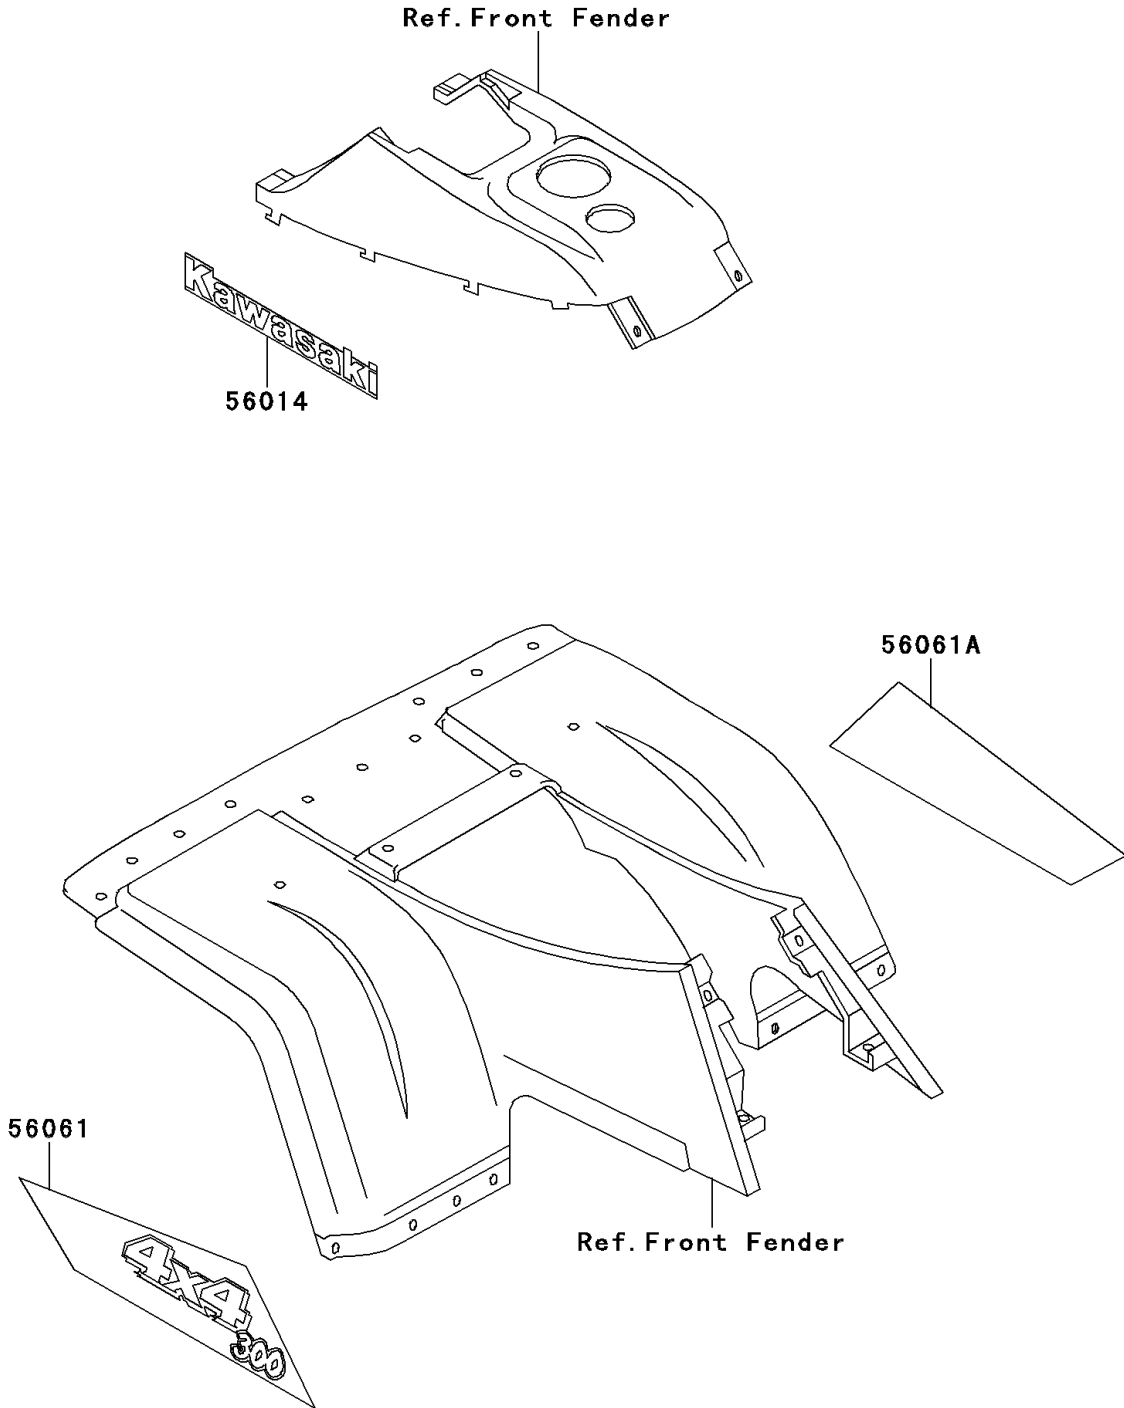

# 1997 Bayou 300 4X4 PARTS DIAGRAM

Decals(Green)(KLF300-C9)

F2861G

# 1997 Bayou 300 4X4 PARTS LIST

Decals(Green)(KLF300-C9)

ITEM NAME	PART NUMBER	QUANTITY
EMBLEM,FR FENDER COVER,KAWASAK (Ref # 56014)	56014-1342	2
PATTERN,FR FENDER,LH (Ref # 56061)	56061-1749	1
PATTERN,FR FENDER,RH (Ref # 56061A)	56061-1750	1