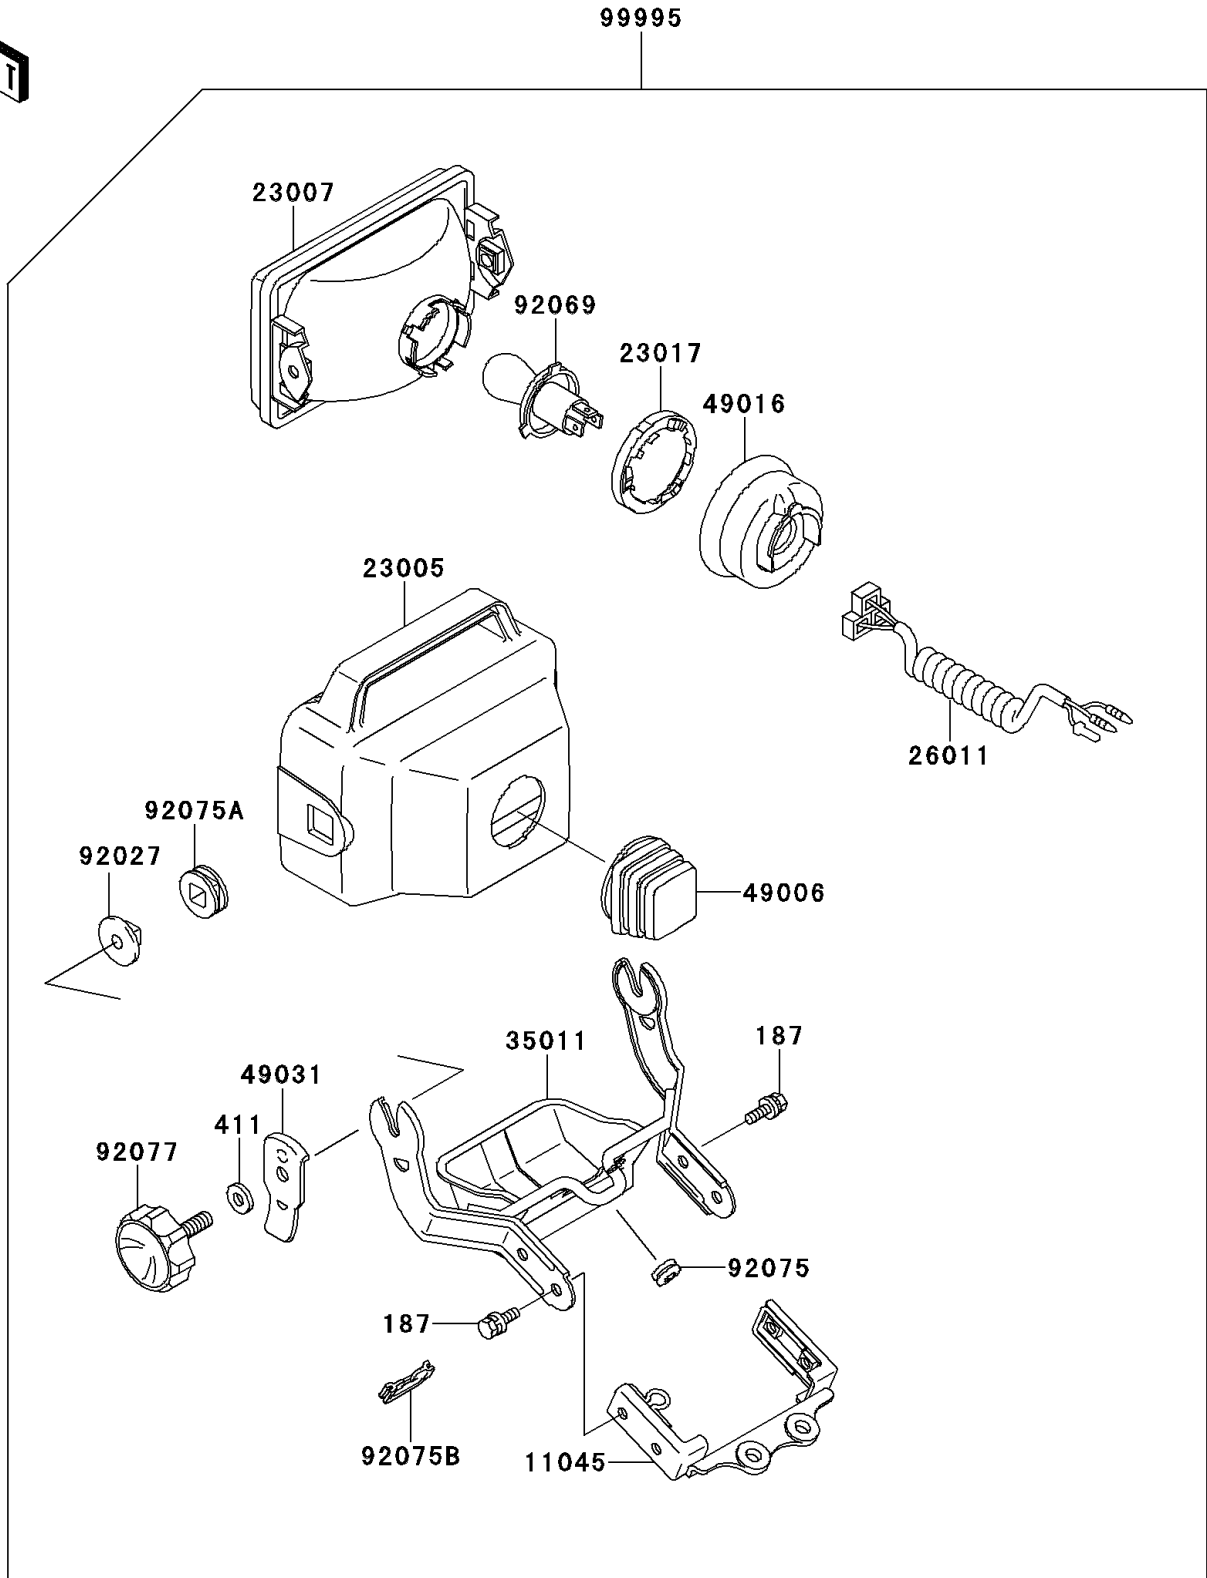

# 1993 Bayou 300 4X4 PARTS DIAGRAM

Optional Parts(Headlight)

F2890C

## 1993 Bayou 300 4X4 PARTS LIST

### Optional Parts(Headlight)

ITEM NAME	PART NUMBER	QUANTITY
BOLT-UPSET-WSP (Ref # 187)	187C0614	4
WASHER-PLAIN,8MM,BLACK (Ref # 411)	411F0800	2
BRACKET,HEAD LAMP (Ref # 11045)	11045-1924	1
BODY-COMP-HEAD LAMP,BLACK (Ref # 23005)	23005-1064-6Z	1
LENS-COMP,HEAD LAMP (Ref # 23007)	23007-1138	1
SOCKET,BULB (Ref # 23017)	23017-1051	1
WIRE-LEAD,HEAD LAMP (Ref # 26011)	26011-1405	1
STAY,HEAD LAMP (Ref # 35011)	35011-1413	1
BOOT,HEAD LAMP BODY (Ref # 49006)	49006-1172	1
COVER-SEAL,BULB SOCKET (Ref # 49016)	49016-1111	1
LATCH,HEAD LAMP (Ref # 49031)	49031-1052	2
COLLAR,L=11.9 (Ref # 92027)	92027-1938	2
BULB,12V 65/60W (Ref # 92069)	92069-1069	1
DAMPER,HEAD LAMP HOLDER (Ref # 92075)	92075-1482	1
DAMPER,HEAD LAMP FITTING (Ref # 92075A)	92075-1768	2
DAMPER (Ref # 92075B)	92075-1881	1
KNOB,HEAD LAMP (Ref # 92077)	92077-1060	2
KIT.,HEAD LAMP (Ref # 99995)	99995-1018	1