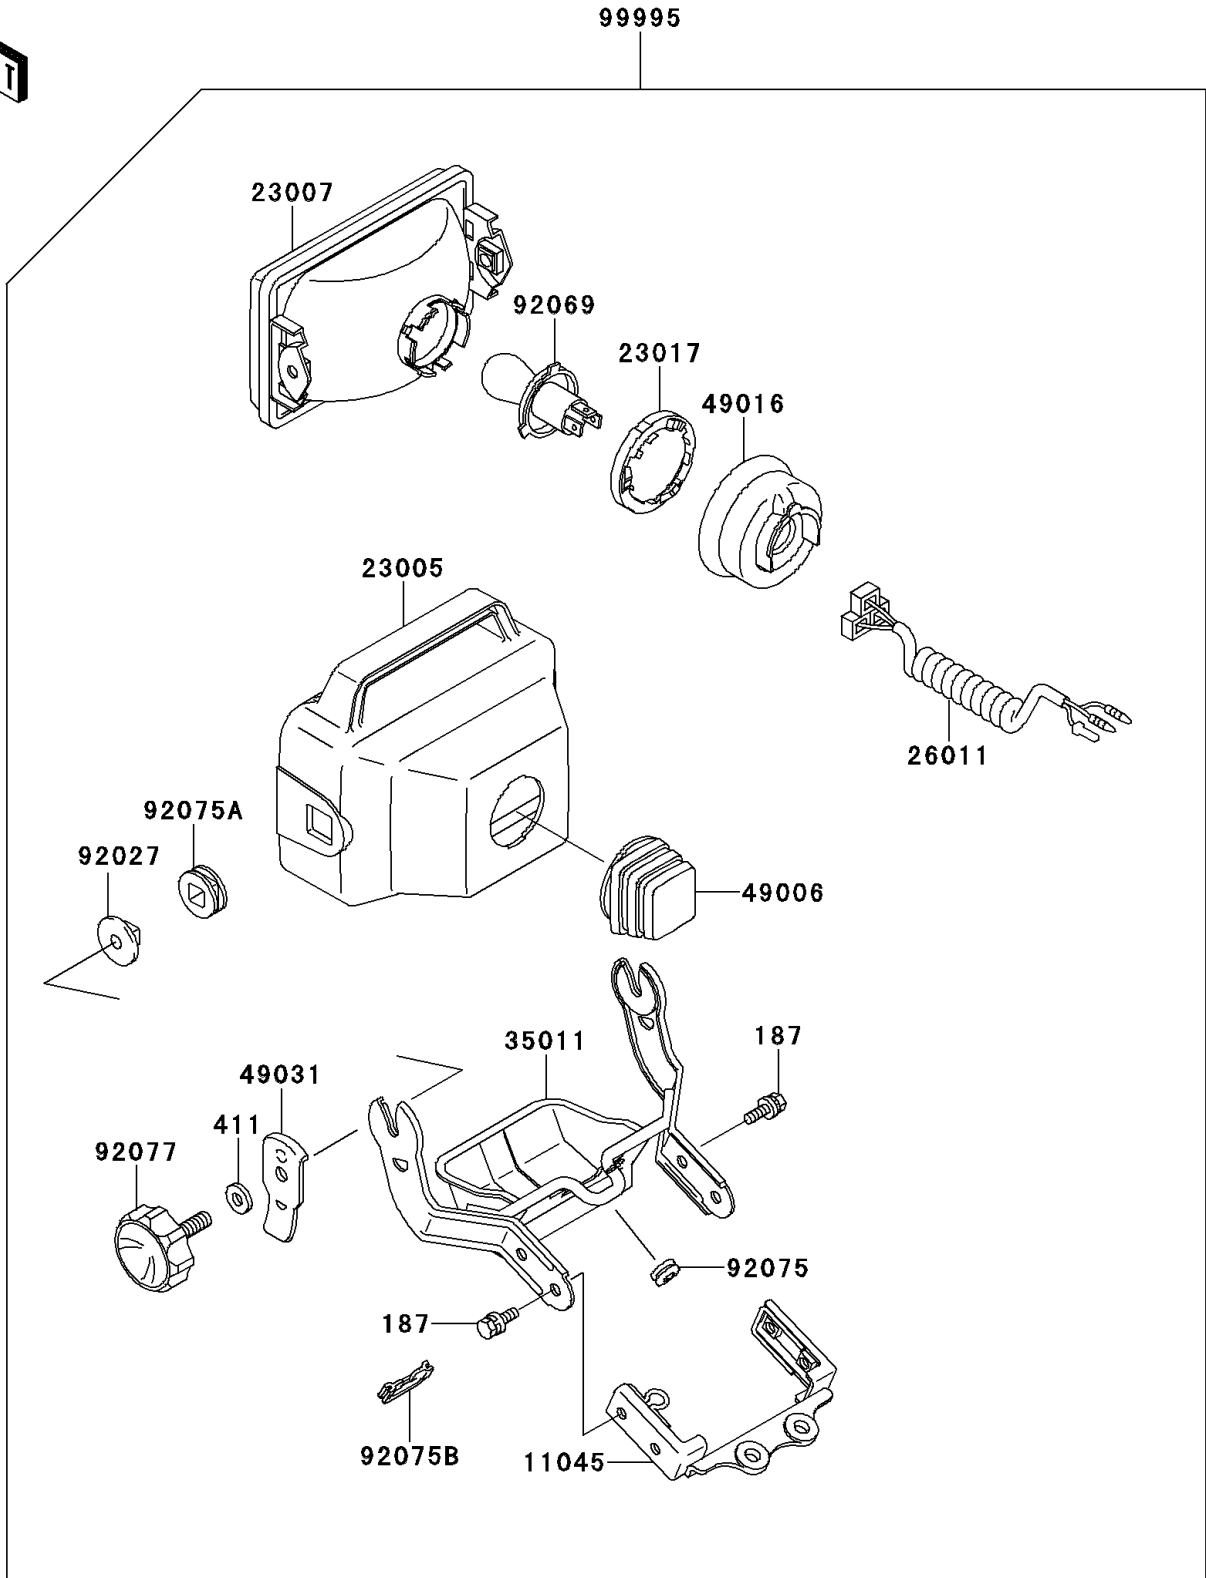

1994 Bayou 300 4X4 PARTS DIAGRAM

Optional Parts(Headlight)

F2890C

1994 Bayou 300 4X4 PARTS LIST

Optional Parts(Headlight)

ITEM NAME	PART NUMBER	QUANTITY
BOLT-UPSET-WSP (Ref # 187)	187C0614	4
WASHER-PLAIN,8MM,BLACK (Ref # 411)	411F0800	2
BRACKET,HEAD LAMP (Ref # 11045)	11045-1924	1
BODY-COMP-HEAD LAMP,BLACK (Ref # 23005)	23005-1064-6Z	1
LENS-COMP,HEAD LAMP (Ref # 23007)	23007-1138	1
SOCKET,BULB (Ref # 23017)	23017-1051	1
WIRE-LEAD,HEAD LAMP (Ref # 26011)	26011-1405	1
STAY,HEAD LAMP (Ref # 35011)	35011-1413	1
BOOT,HEAD LAMP BODY (Ref # 49006)	49006-1172	1
COVER-SEAL,BULB SOCKET (Ref # 49016)	49016-1111	1
LATCH,HEAD LAMP (Ref # 49031)	49031-1052	2
COLLAR,L=11.9 (Ref # 92027)	92027-1938	2
BULB,12V 65/60W (Ref # 92069)	92069-1069	1
DAMPER,HEAD LAMP HOLDER (Ref # 92075)	92075-1482	1
DAMPER,HEAD LAMP FITTING (Ref # 92075A)	92075-1768	2
DAMPER (Ref # 92075B)	92075-1881	1
KNOB,HEAD LAMP (Ref # 92077)	92077-1060	2
KIT.,HEAD LAMP (Ref # 99995)	99995-1018	1