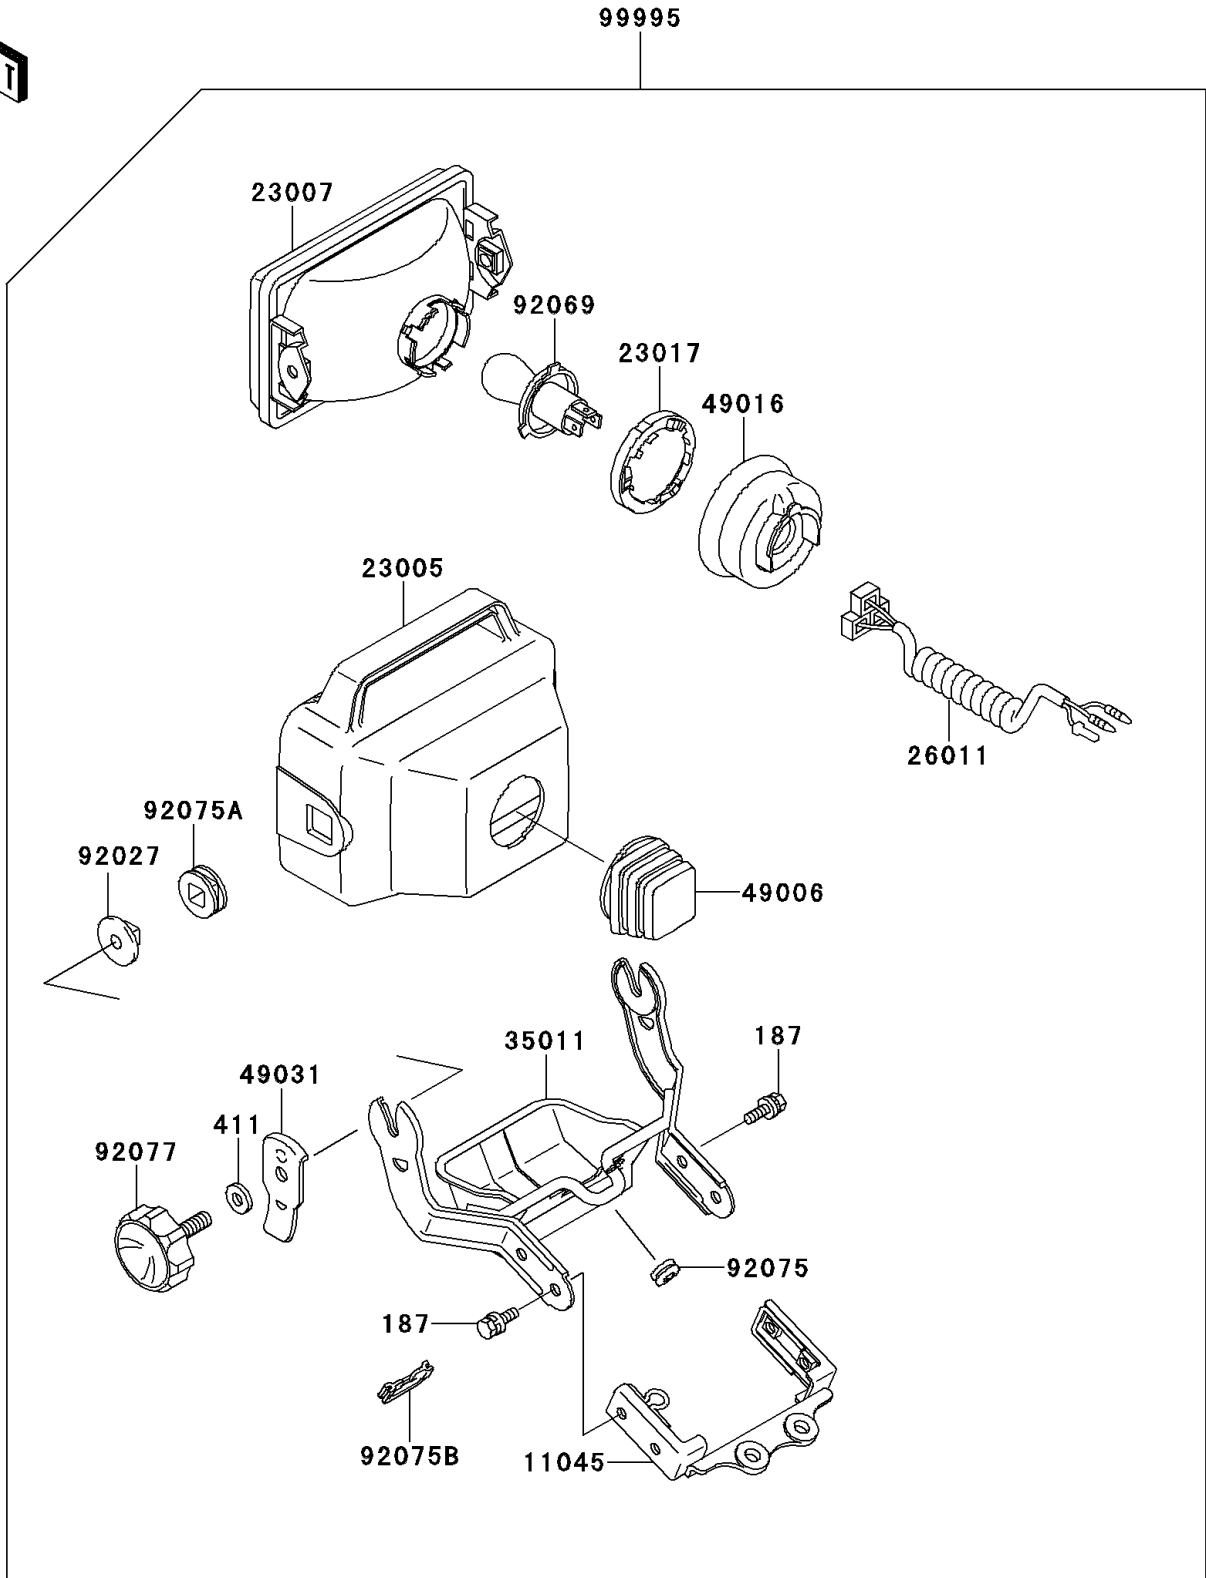

1997 Bayou 300 4X4 PARTS DIAGRAM

Optional Parts(Headlight)

F2890C

1997 Bayou 300 4X4 PARTS LIST

Optional Parts(Headlight)

ITEM NAME	PART NUMBER	QUANTITY
BOLT-UPSET-WSP (Ref # 187)	187C0614	4
WASHER-PLAIN,8MM,BLACK (Ref # 411)	411F0800	2
BRACKET,HEAD LAMP (Ref # 11045)	11045-1924	1
BODY-COMP-HEAD LAMP,BLACK (Ref # 23005)	23005-1064-6Z	1
LENS-COMP,HEAD LAMP (Ref # 23007)	23007-1138	1
SOCKET,BULB (Ref # 23017)	23017-1051	1
WIRE-LEAD,HEAD LAMP (Ref # 26011)	26011-1405	1
STAY,HEAD LAMP (Ref # 35011)	35011-1413	1
BOOT,HEAD LAMP BODY (Ref # 49006)	49006-1172	1
COVER-SEAL,BULB SOCKET (Ref # 49016)	49016-1111	1
LATCH,HEAD LAMP (Ref # 49031)	49031-1052	2
COLLAR,L=11.9 (Ref # 92027)	92027-1938	2
BULB,12V 65/60W (Ref # 92069)	92069-1069	1
DAMPER,HEAD LAMP HOLDER (Ref # 92075)	92075-1482	1
DAMPER,HEAD LAMP FITTING (Ref # 92075A)	92075-1768	2
DAMPER (Ref # 92075B)	92075-1881	1
KNOB,HEAD LAMP (Ref # 92077)	92077-1060	2
KIT.,HEAD LAMP (Ref # 99995)	99995-1018	1