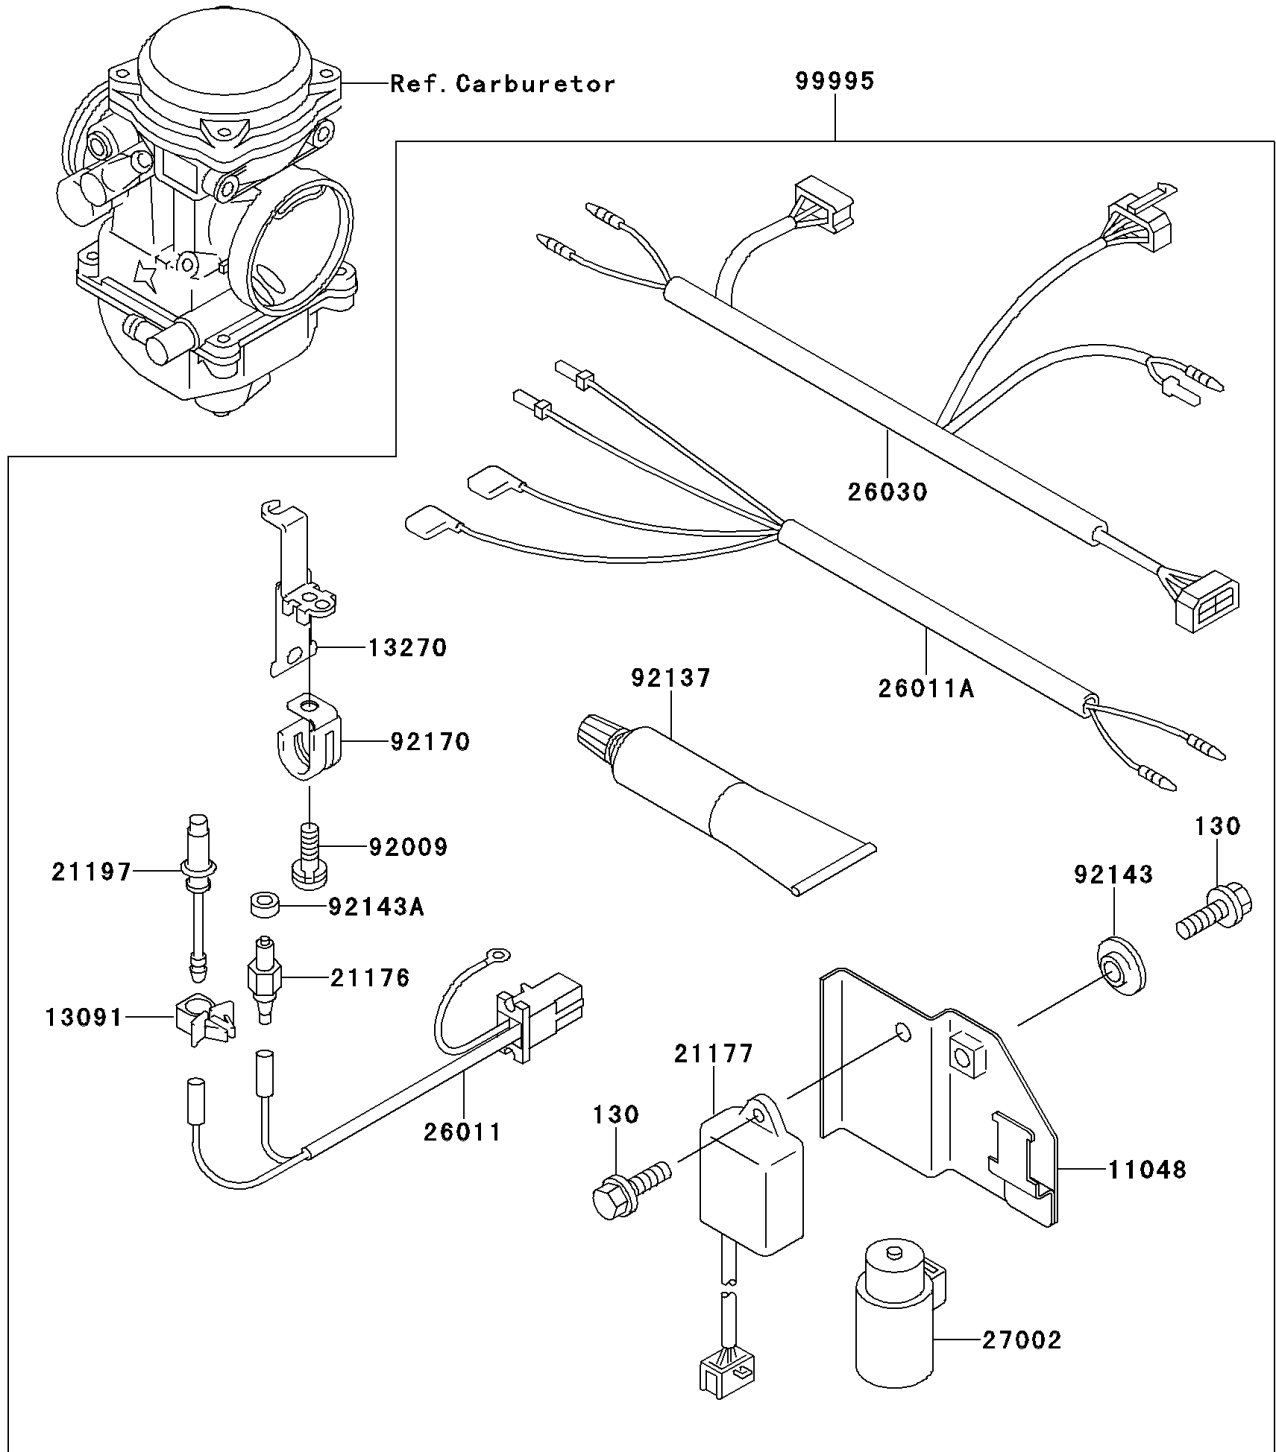

1993 Bayou 300 4X4 PARTS DIAGRAM

Optional Parts(Carburetor)

F2890D

1993 Bayou 300 4X4 PARTS LIST

Optional Parts(Carbretor)

| ITEM NAME | PART NUMBER | QUANTITY |
|-------------------------------------|-------------|----------|
| BOLT-FLANGED,6X14,BLACK (Ref # 130) | 130J0614 | 2 |
| BRACKET,ELECTRIC (Ref # 11048) | 11048-1966 | 1 |
| HOLDER,HEATER (Ref # 13091) | 13091-1866 | 1 |
| PLATE,HEATER STAY (Ref # 13270) | 13270-1145 | 1 |
| SENSOR (Ref # 21176) | 21176-1069 | 1 |
| CONTROLLER (Ref # 21177) | 21177-1057 | 1 |
| HEATER (Ref # 21197) | 21197-1003 | 1 |
| WIRE-LEAD (Ref # 26011) | 26011-1606 | 1 |
| WIRE-LEAD (Ref # 26011A) | 26011-1614 | 1 |
| HARNESS,RR (Ref # 26030) | 26030-1421 | 1 |
| RELAY-ASSY (Ref # 27002) | 27002-1095 | 1 |
| SCREW (Ref # 92009) | 92009-1706 | 1 |
| SILICONE COMPOUND (Ref # 92137) | 92137-1001 | 1 |
| COLLAR,L=5 (Ref # 92143) | 92143-1087 | 1 |
| COLLAR (Ref # 92143A) | 92143-1747 | 1 |
| CLAMP,HARNESS (Ref # 92170) | 92170-1396 | 1 |
| SET,KLF300-C7 (Ref # 99995) | 99995-1378 | 1 |