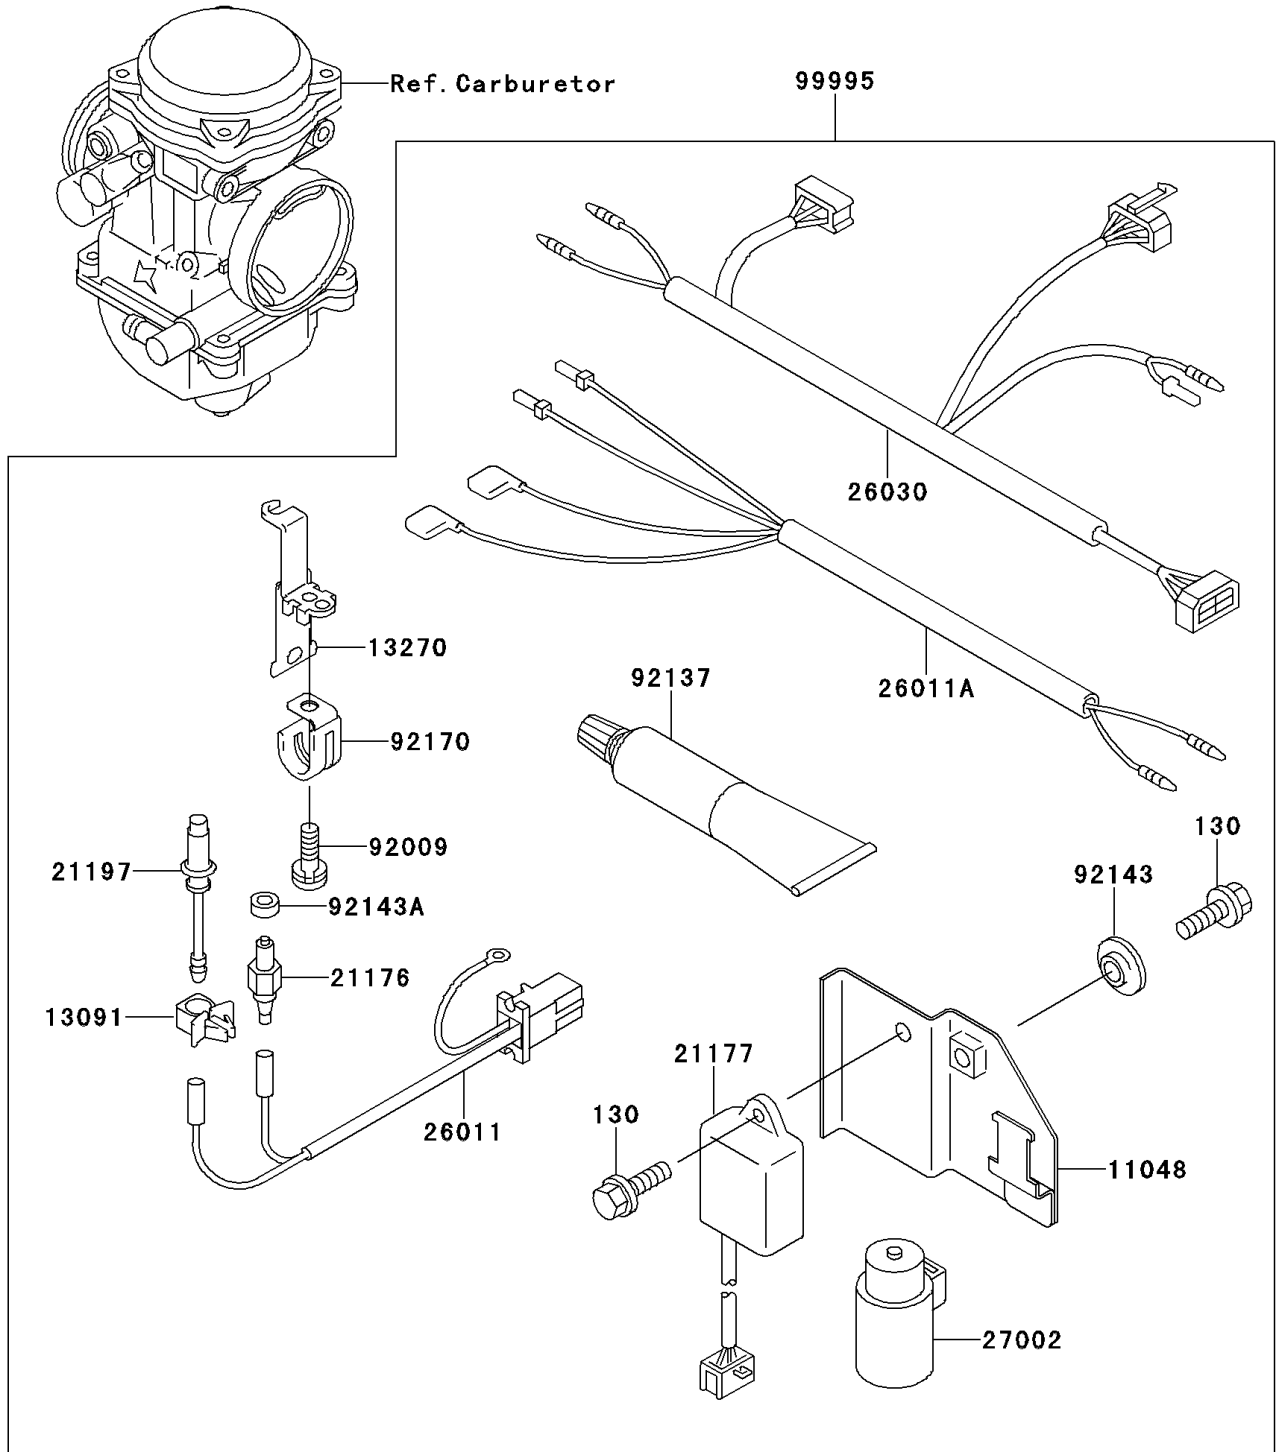

# 1995 Bayou 300 4X4 PARTS DIAGRAM

Optional Parts(Carburetor)

F2890D

# 1995 Bayou 300 4X4 PARTS LIST

Optional Parts(Carbretor)

ITEM NAME	PART NUMBER	QUANTITY
BOLT-FLANGED,6X14,BLACK (Ref # 130)	130J0614	2
BRACKET,ELECTRIC (Ref # 11048)	11048-1966	1
HOLDER,HEATER (Ref # 13091)	13091-1866	1
PLATE,HEATER STAY (Ref # 13270)	13270-1145	1
SENSOR (Ref # 21176)	21176-1069	1
CONTROLLER (Ref # 21177)	21177-1057	1
HEATER (Ref # 21197)	21197-1003	1
WIRE-LEAD (Ref # 26011)	26011-1606	1
WIRE-LEAD (Ref # 26011A)	26011-1614	1
HARNESS,RR (Ref # 26030)	26030-1421	1
RELAY-ASSY (Ref # 27002)	27002-1095	1
SCREW (Ref # 92009)	92009-1706	1
SILICONE COMPOUND (Ref # 92137)	92137-1001	1
COLLAR,L=5 (Ref # 92143)	92143-1087	1
COLLAR (Ref # 92143A)	92143-1747	1
CLAMP,HARNESS (Ref # 92170)	92170-1396	1
SET,KLF300-C7 (Ref # 99995)	99995-1378	1