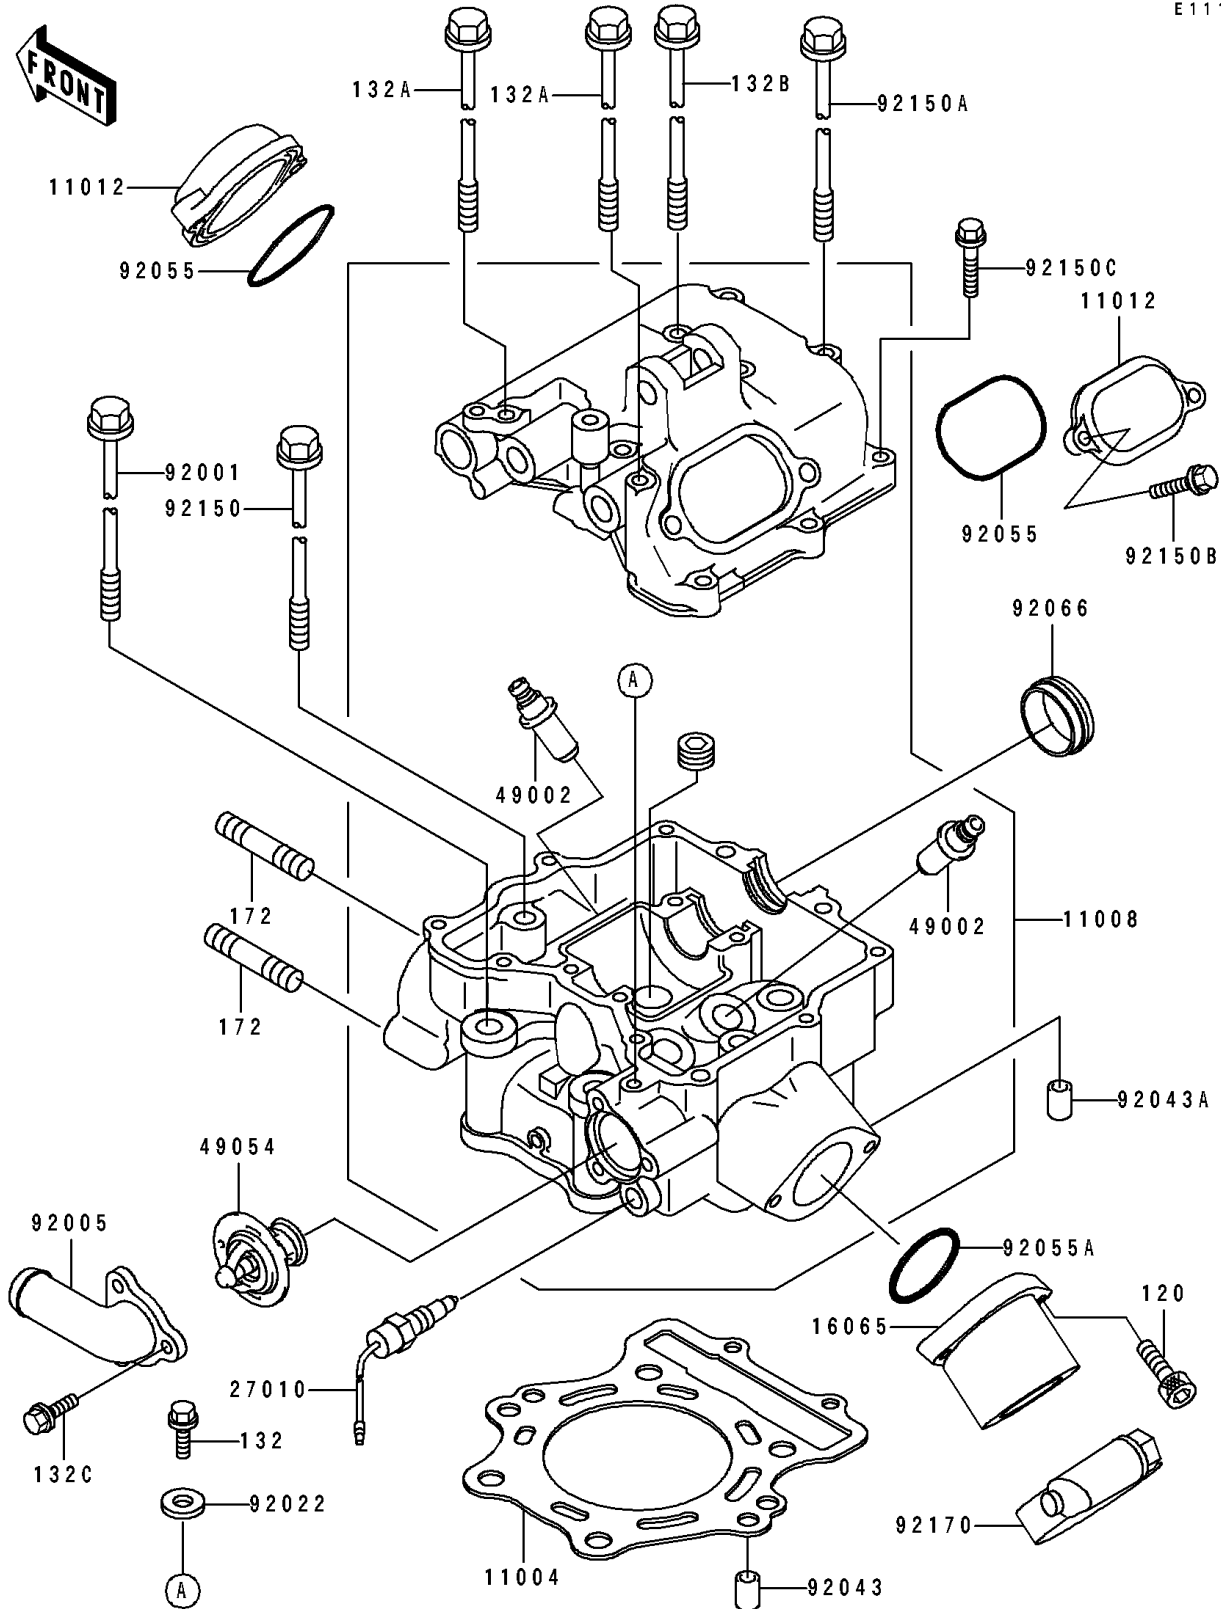

1994 Bayou 400 4X4 PARTS DIAGRAM

Cylinder Head

E1111

1994 Bayou 400 4X4 PARTS LIST

Cylinder Head

ITEM NAME	PART NUMBER	QUANTITY
GASKET-HEAD (Ref # 11004)	11004-1233	1
HEAD-COMP-CYLINDER (Ref # 11008)	11008-5006	1
CAP,ROCKER CASE (Ref # 11012)	11012-1793	2
HOLDER-CARBURETOR (Ref # 16065)	16065-1296	1
SWITCH,SENSOR WATER (Ref # 27010)	27010-1346	1
GUIDE-VALVE (Ref # 49002)	49002-1052	AR
THERMOSTAT (Ref # 49054)	49054-1053	1
BOLT,FLANGED,10X185 (Ref # 92001)	92001-1994	4
FITTING (Ref # 92005)	92005-1121	1
WASHER,6.2X11X1 (Ref # 92022)	92022-304	1
PIN,6.2X8X14 (Ref # 92043)	92043-1263	2
PIN,DOWEL,8X10 (Ref # 92043A)	92043-1302	2
RING-O,55MM (Ref # 92055)	92055-1120	2
RING-O,39.5X2.4 (Ref # 92055A)	92055-1342	1
PLUG (Ref # 92066)	92066-1289	1
BOLT,8X83 (Ref # 92150)	92150-1531	2
BOLT,6X135 (Ref # 92150A)	92150-1552	2
BOLT,6X20 (Ref # 92150B)	92150-1597	4
BOLT,6X30 (Ref # 92150C)	92150-1677	6
CLAMP (Ref # 92170)	92170-1280	1
BOLT-SOCKET,6X20 (Ref # 120)	120S0620	2
BOLT-FLANGED-SMALL (Ref # 132)	132G0610	1
BOLT-FLANGED-SMALL (Ref # 132A)	132G0655	4
BOLT-FLANGED-SMALL (Ref # 132B)	132G0665	2
BOLT-FLANGED-SMALL (Ref # 132C)	132J0612	3
BOLT-STUD,8X22 (Ref # 172)	172G0822	4