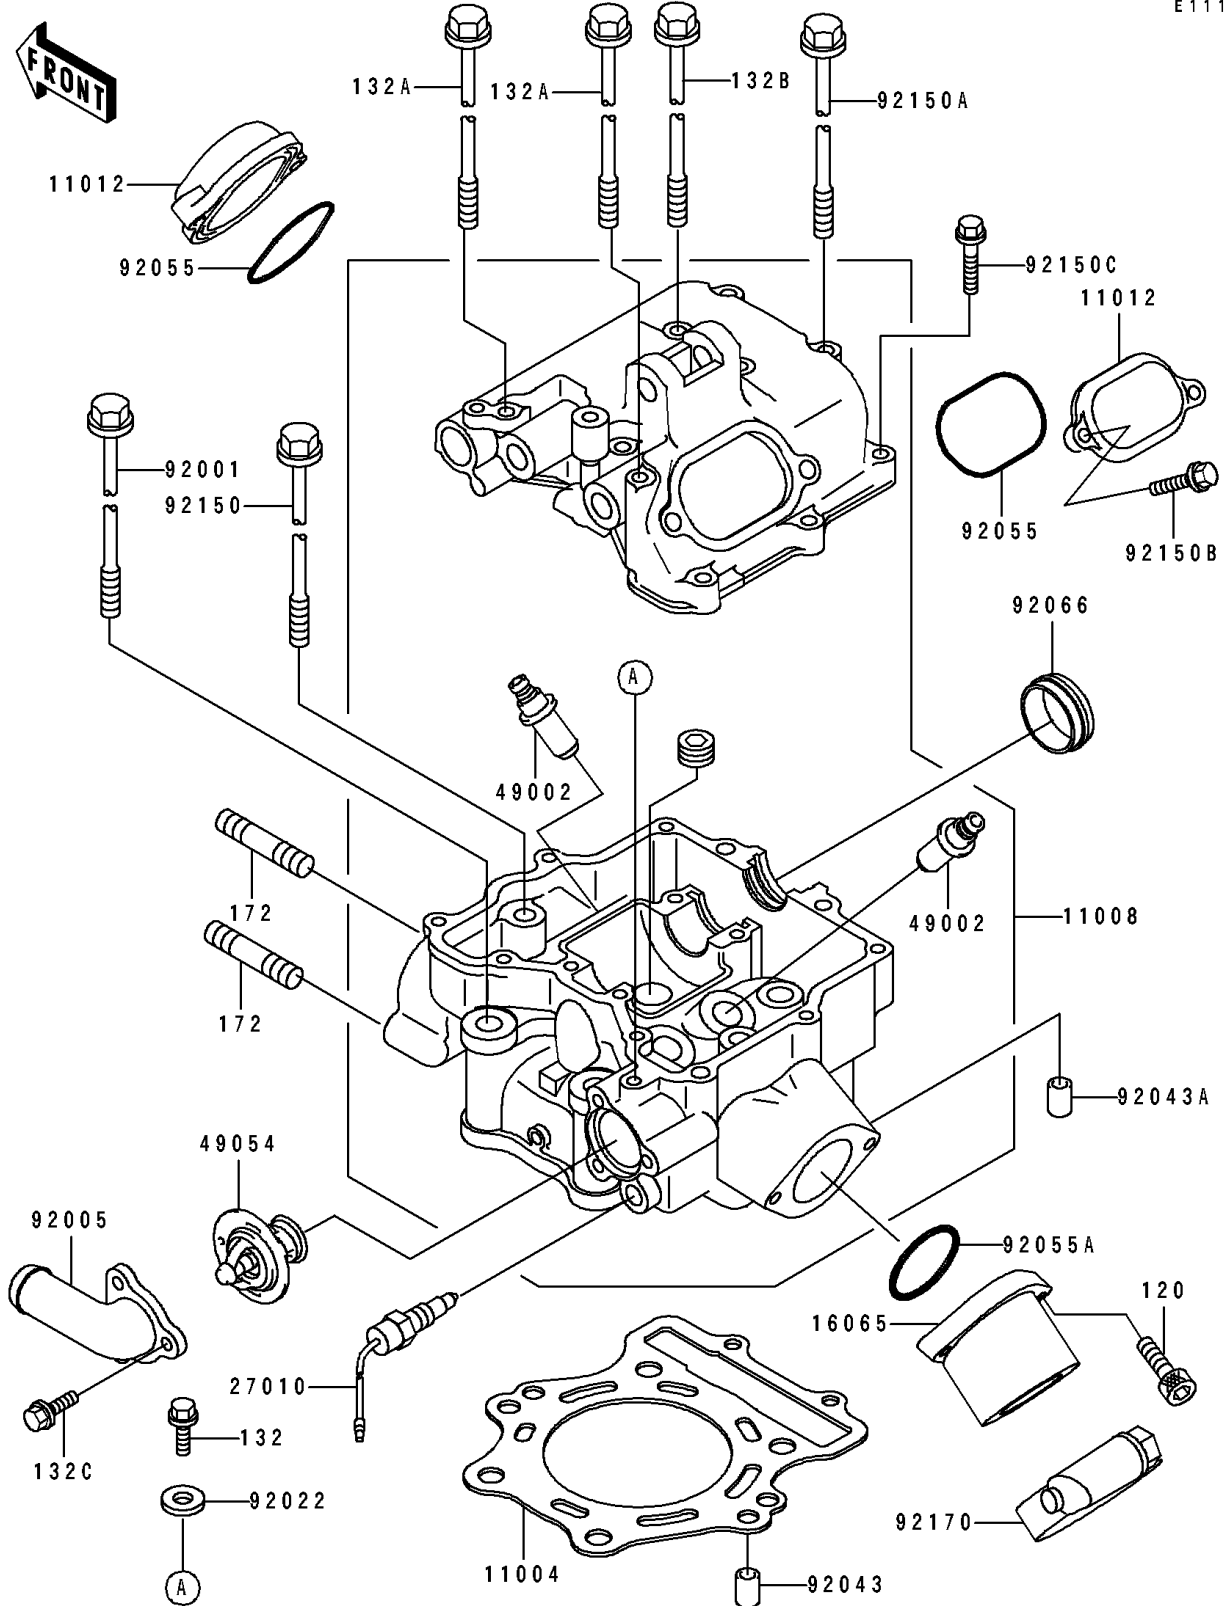

1995 Bayou 400 4X4 PARTS DIAGRAM

Cylinder Head

E1111

1995 Bayou 400 4X4 PARTS LIST

Cylinder Head

ITEM NAME	PART NUMBER	QUANTITY
GASKET-HEAD (Ref # 11004)	11004-1233	1
HEAD-COMP-CYLINDER (Ref # 11008)	11008-5006	1
CAP,ROCKER CASE (Ref # 11012)	11012-1793	2
HOLDER-CARBURETOR (Ref # 16065)	16065-1296	1
SWITCH,SENSOR WATER (Ref # 27010)	27010-1346	1
GUIDE-VALVE (Ref # 49002)	49002-1052	AR
THERMOSTAT (Ref # 49054)	49054-1053	1
BOLT,FLANGED,10X185 (Ref # 92001)	92001-1994	4
FITTING (Ref # 92005)	92005-1121	1
WASHER,6.2X11X1 (Ref # 92022)	92022-304	1
PIN,6.2X8X14 (Ref # 92043)	92043-1263	2
PIN,DOWEL,8X10 (Ref # 92043A)	92043-1302	2
RING-O,55MM (Ref # 92055)	92055-1120	2
RING-O,39.5X2.4 (Ref # 92055A)	92055-1342	1
PLUG (Ref # 92066)	92066-1289	1
BOLT,8X83 (Ref # 92150)	92150-1531	2
BOLT,6X135 (Ref # 92150A)	92150-1552	2
BOLT,6X20 (Ref # 92150B)	92150-1597	4
BOLT,6X30 (Ref # 92150C)	92150-1677	6
CLAMP (Ref # 92170)	92170-1280	1
BOLT-SOCKET,6X20 (Ref # 120)	120S0620	2
BOLT-FLANGED-SMALL (Ref # 132)	132G0610	1
BOLT-FLANGED-SMALL (Ref # 132A)	132G0655	4
BOLT-FLANGED-SMALL (Ref # 132B)	132G0665	2
BOLT-FLANGED-SMALL (Ref # 132C)	132J0612	3
BOLT-STUD,8X22 (Ref # 172)	172G0822	4