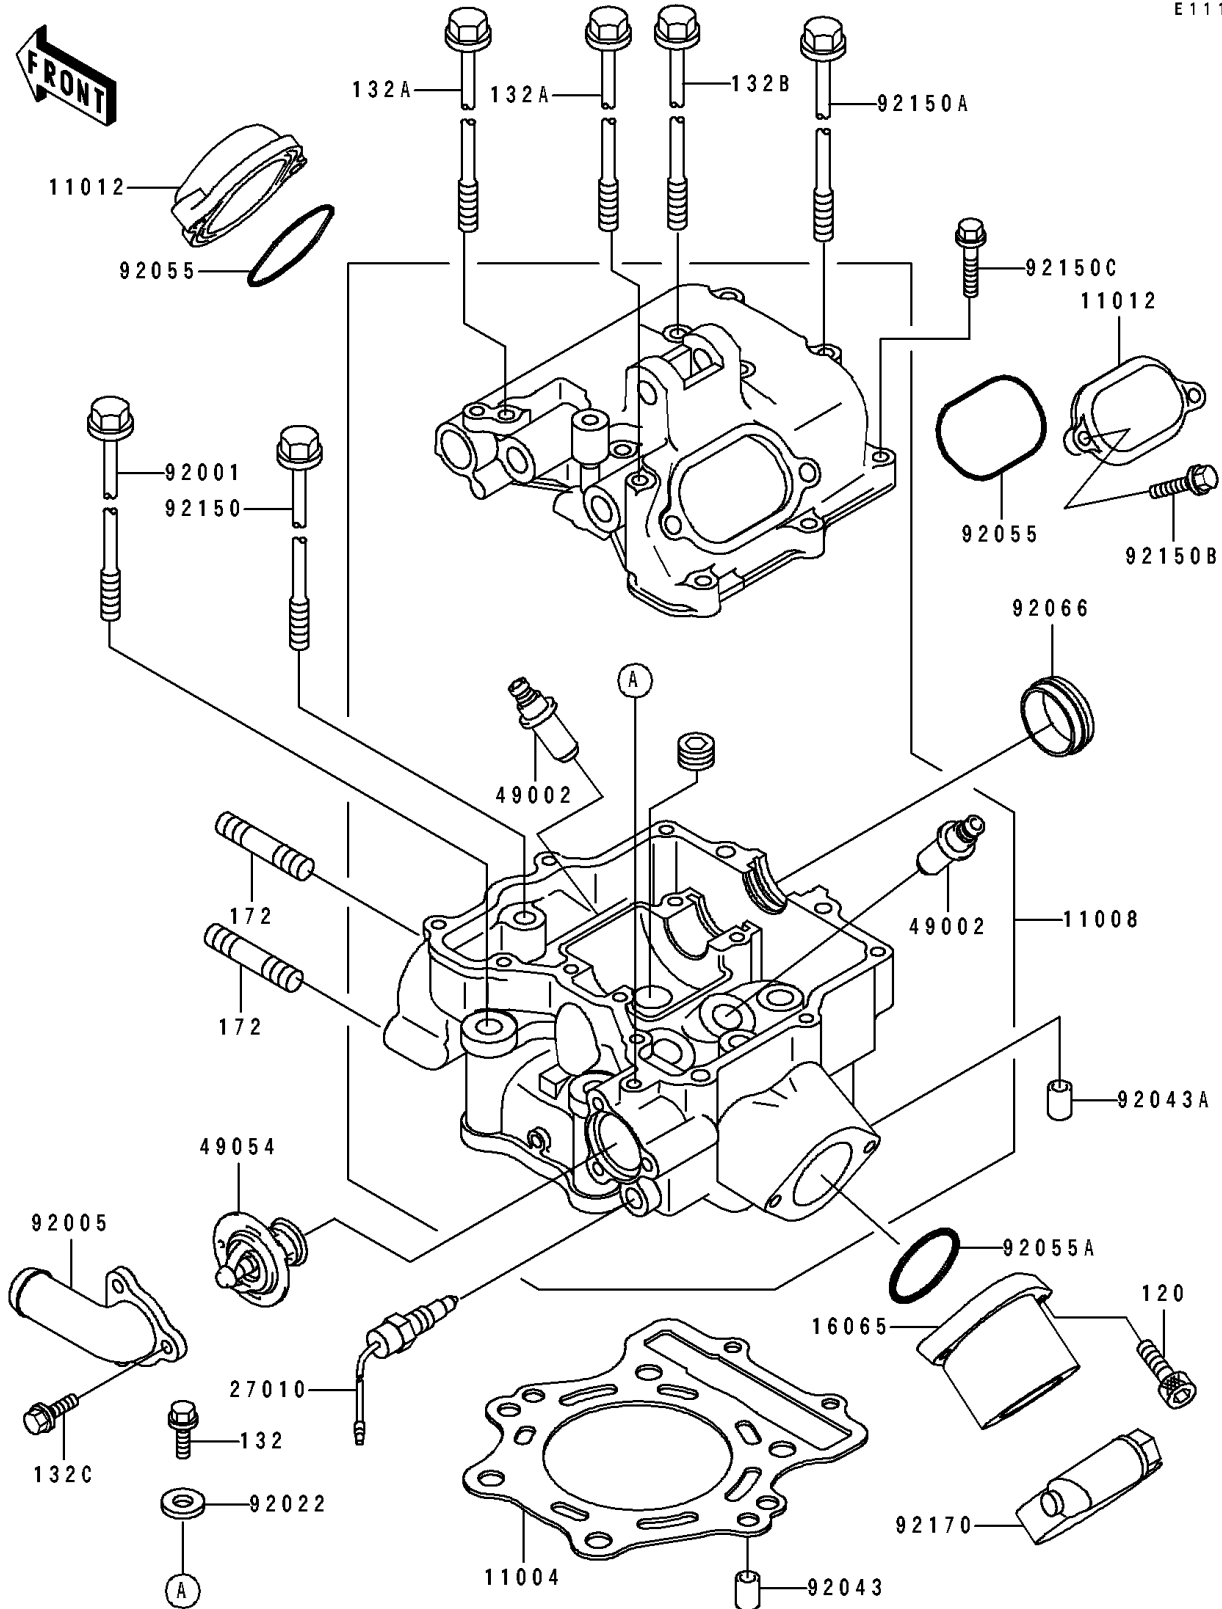

1995 Bayou 400 4X4 PARTS DIAGRAM

Cylinder Head

E1111

1995 Bayou 400 4X4 PARTS LIST

Cylinder Head

ITEM NAME	PART NUMBER	QUANTITY
GASKET-HEAD (Ref # 11004)	11004-1233	1
HEAD-COMP-CYLINDER (Ref # 11008)	11008-5006	1
CAP,ROCKER CASE (Ref # 11012)	11012-1793	2
HOLDER-CARBURETOR (Ref # 16065)	16065-1296	1
SWITCH,SENSOR WATER (Ref # 27010)	27010-1346	1
GUIDE-VALVE (Ref # 49002)	49002-1052	AR
THERMOSTAT (Ref # 49054)	49054-1053	1
BOLT,FLANGED,10X185 (Ref # 92001)	92001-1994	4
FITTING (Ref # 92005)	92005-1121	1
WASHER,6.2X11X1 (Ref # 92022)	92022-304	1
PIN,6.2X8X14 (Ref # 92043)	92043-1263	2
PIN,DOWEL,8X10 (Ref # 92043A)	92043-1302	2
RING-O,55MM (Ref # 92055)	92055-1120	2
RING-O,39.5X2.4 (Ref # 92055A)	92055-1342	1
PLUG (Ref # 92066)	92066-1289	1
BOLT,8X83 (Ref # 92150)	92150-1531	2
BOLT,6X135 (Ref # 92150A)	92150-1552	2
BOLT,6X20 (Ref # 92150B)	92150-1597	4
BOLT,6X30 (Ref # 92150C)	92150-1677	6
CLAMP (Ref # 92170)	92170-1280	1
BOLT-SOCKET,6X20 (Ref # 120)	120S0620	2
BOLT-FLANGED-SMALL (Ref # 132)	132G0610	1
BOLT-FLANGED-SMALL (Ref # 132A)	132G0655	4
BOLT-FLANGED-SMALL (Ref # 132B)	132G0665	2
BOLT-FLANGED-SMALL (Ref # 132C)	132J0612	3
BOLT-STUD,8X22 (Ref # 172)	172G0822	4