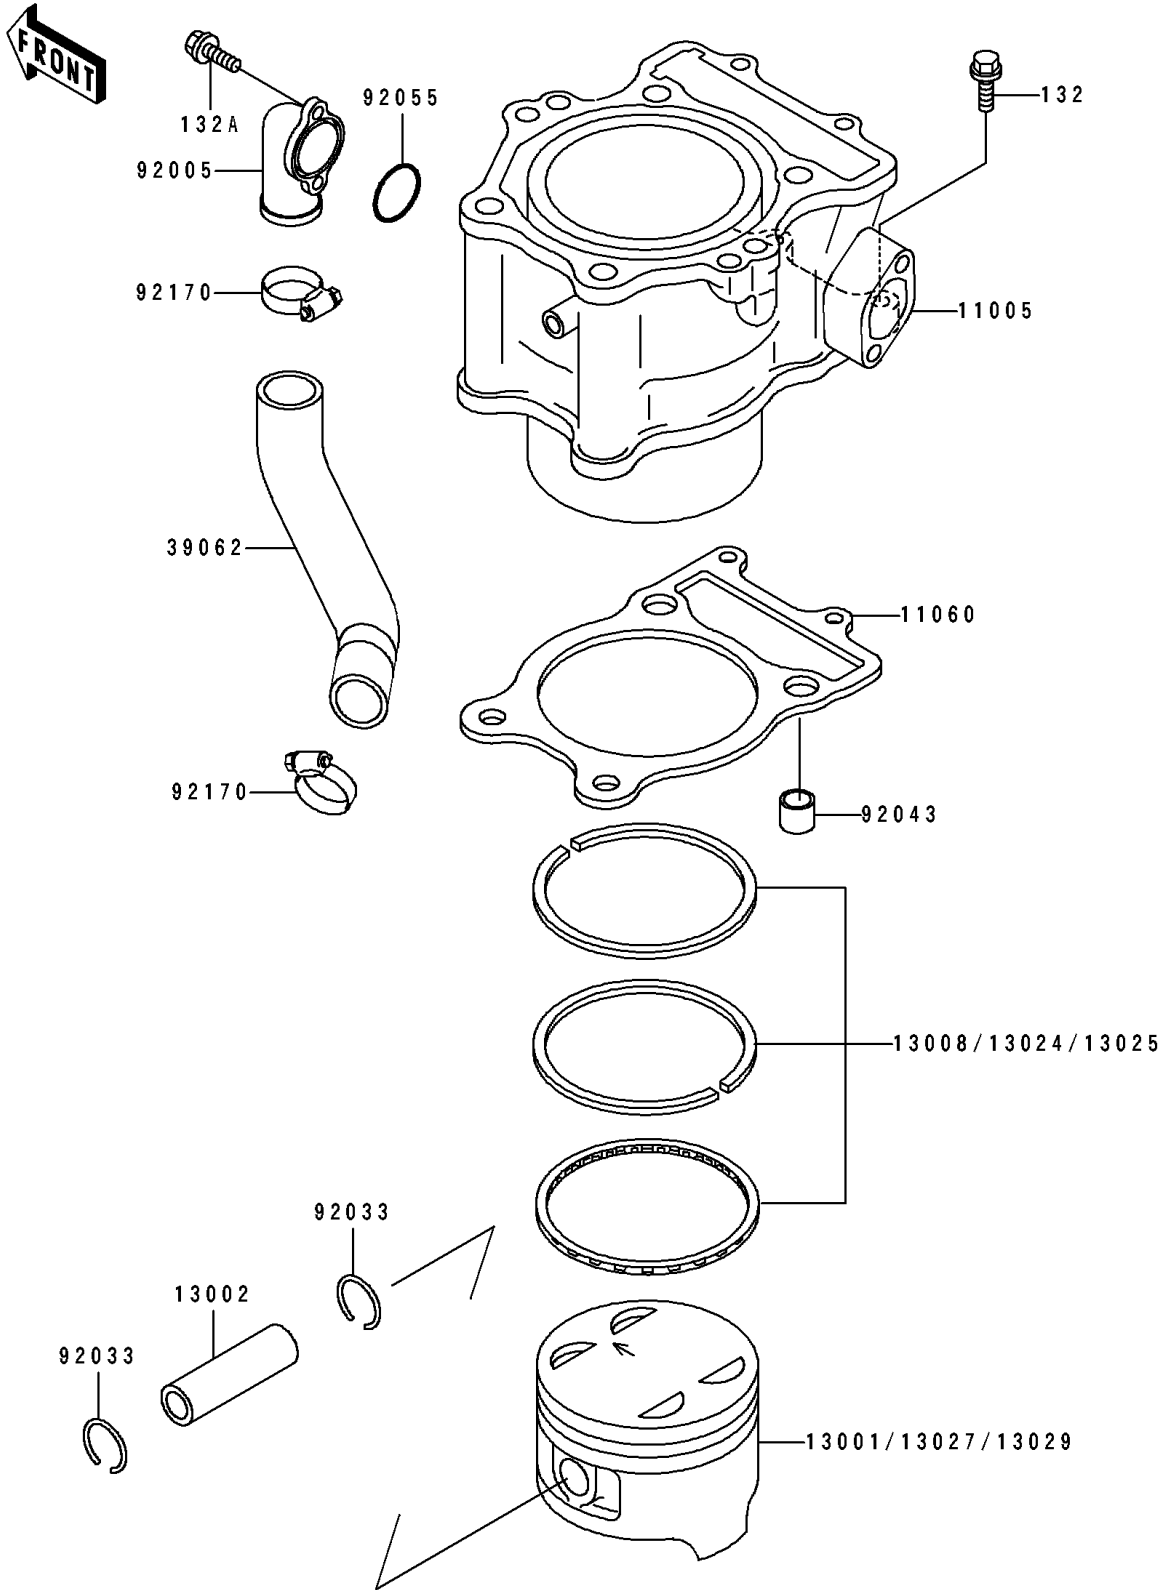

1994 Bayou 400 4X4 PARTS DIAGRAM

Cylinder/Piston(s)

E 1120

1994 Bayou 400 4X4 PARTS LIST

Cylinder/Piston(s)

ITEM NAME	PART NUMBER	QUANTITY
CYLINDER-ENGINE (Ref # 11005)	11005-1673	1
GASKET,CYLINDER BASE (Ref # 11060)	11060-1205	1
PISTON-ENGINE,STD (Ref # 13001)	13001-1362	1
PIN-PISTON (Ref # 13002)	13002-1056	1
RING-SET-PISTON,STD (Ref # 13008)	13008-1142	1
RING-SET-PISTON LL,O/S 1.00 (Ref # 13024)	13024-1090	1
RING-SET-PISTON L,O/S 0.50 (Ref # 13025)	13025-1114	1
PISTON-ENGINE LL,O/S 1.00 (Ref # 13027)	13027-1167	1
PISTON-ENGINE L,O/S 0.50 (Ref # 13029)	13029-1209	1
HOSE-COOLING,PUMP-CYLINDER (Ref # 39062)	39062-1483	1
FITTING,CYLINDER (Ref # 92005)	92005-1145	1
RING-SNAP (Ref # 92033)	92033-1188	2
PIN,11X14X12.3 (Ref # 92043)	92043-1266	2
RING-O (Ref # 92055)	92055-091	1
CLAMP (Ref # 92170)	92170-1497	2
BOLT-FLANGED-SMALL (Ref # 132)	132G0625	2
BOLT-FLANGED-SMALL (Ref # 132A)	132J0616	2