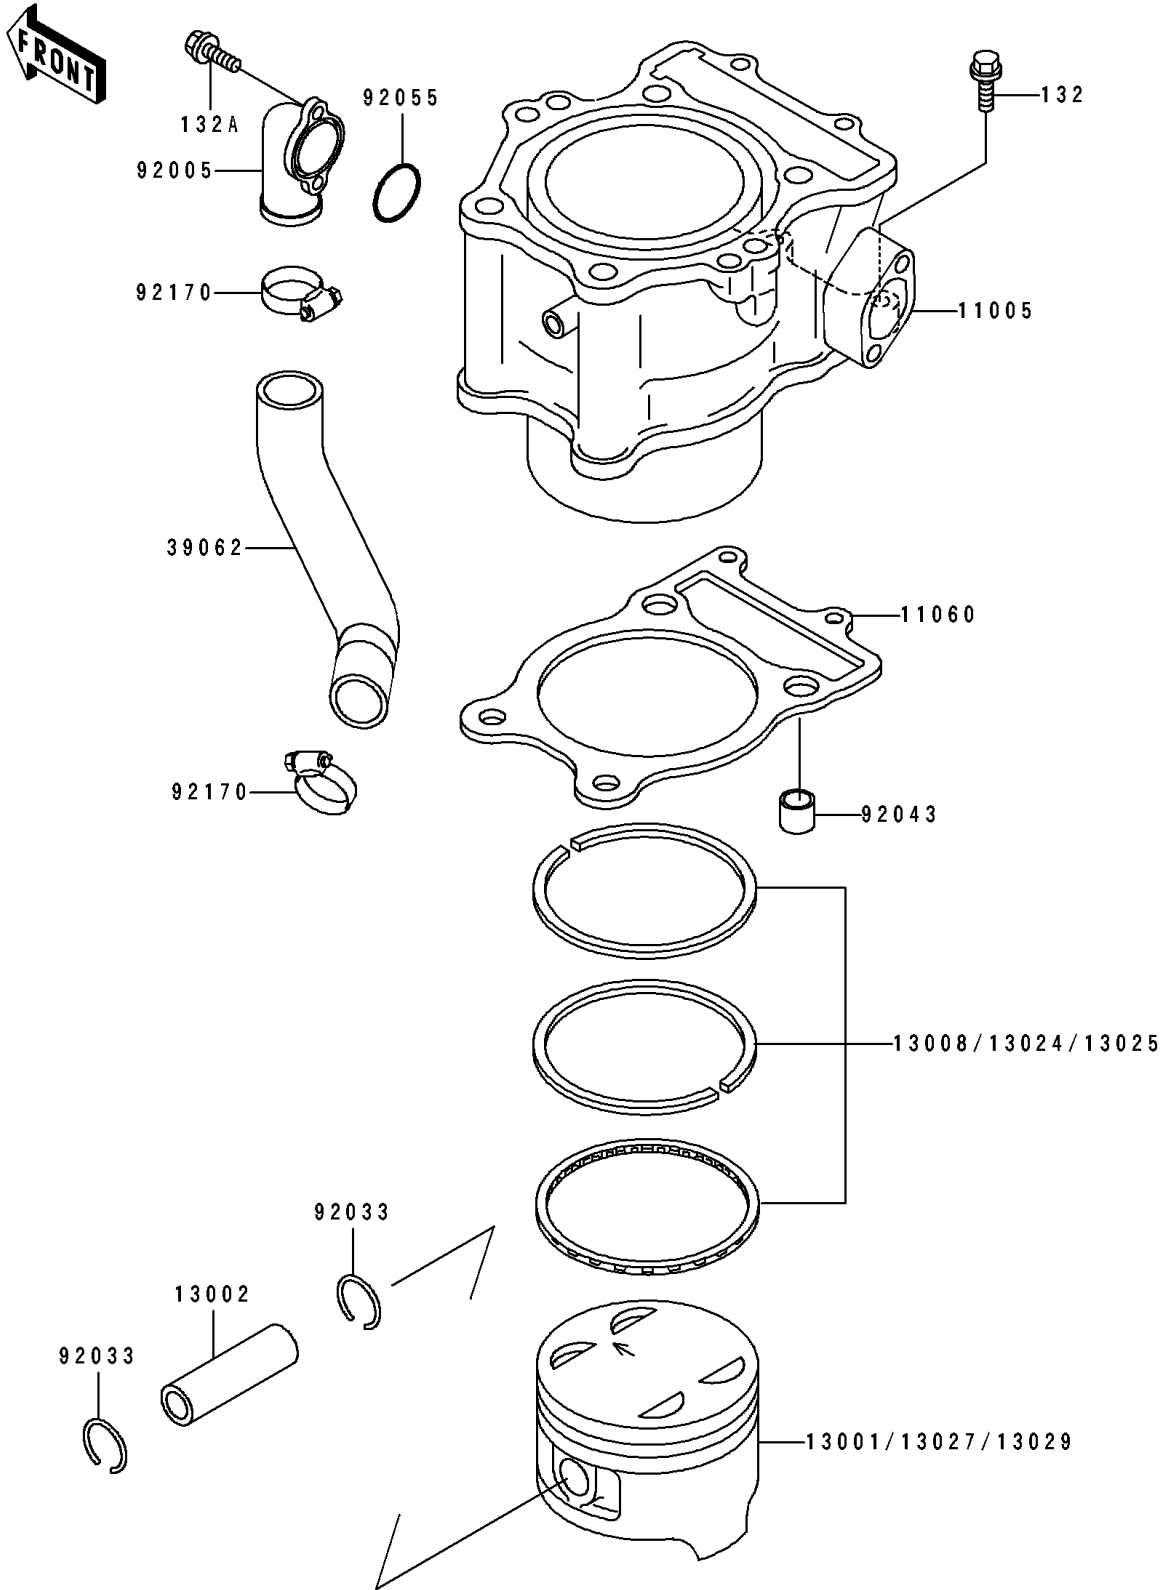

# 1995 Bayou 400 4X4 PARTS DIAGRAM

Cylinder/Piston(s)

E 1120

# 1995 Bayou 400 4X4 PARTS LIST

Cylinder/Piston(s)

ITEM NAME	PART NUMBER	QUANTITY
CYLINDER-ENGINE (Ref # 11005)	11005-1673	1
GASKET,CYLINDER BASE (Ref # 11060)	11060-1205	1
PISTON-ENGINE,STD (Ref # 13001)	13001-1362	1
PIN-PISTON (Ref # 13002)	13002-1056	1
RING-SET-PISTON,STD (Ref # 13008)	13008-1142	1
RING-SET-PISTON LL,O/S 1.00 (Ref # 13024)	13024-1090	1
RING-SET-PISTON L,O/S 0.50 (Ref # 13025)	13025-1114	1
PISTON-ENGINE LL,O/S 1.00 (Ref # 13027)	13027-1167	1
PISTON-ENGINE L,O/S 0.50 (Ref # 13029)	13029-1209	1
HOSE-COOLING,PUMP-CYLINDER (Ref # 39062)	39062-1483	1
FITTING,CYLINDER (Ref # 92005)	92005-1145	1
RING-SNAP (Ref # 92033)	92033-1188	2
PIN,11X14X12.3 (Ref # 92043)	92043-1266	2
RING-O (Ref # 92055)	92055-091	1
CLAMP (Ref # 92170)	92170-1497	2
BOLT-FLANGED-SMALL (Ref # 132)	132G0625	2
BOLT-FLANGED-SMALL (Ref # 132A)	132J0616	2