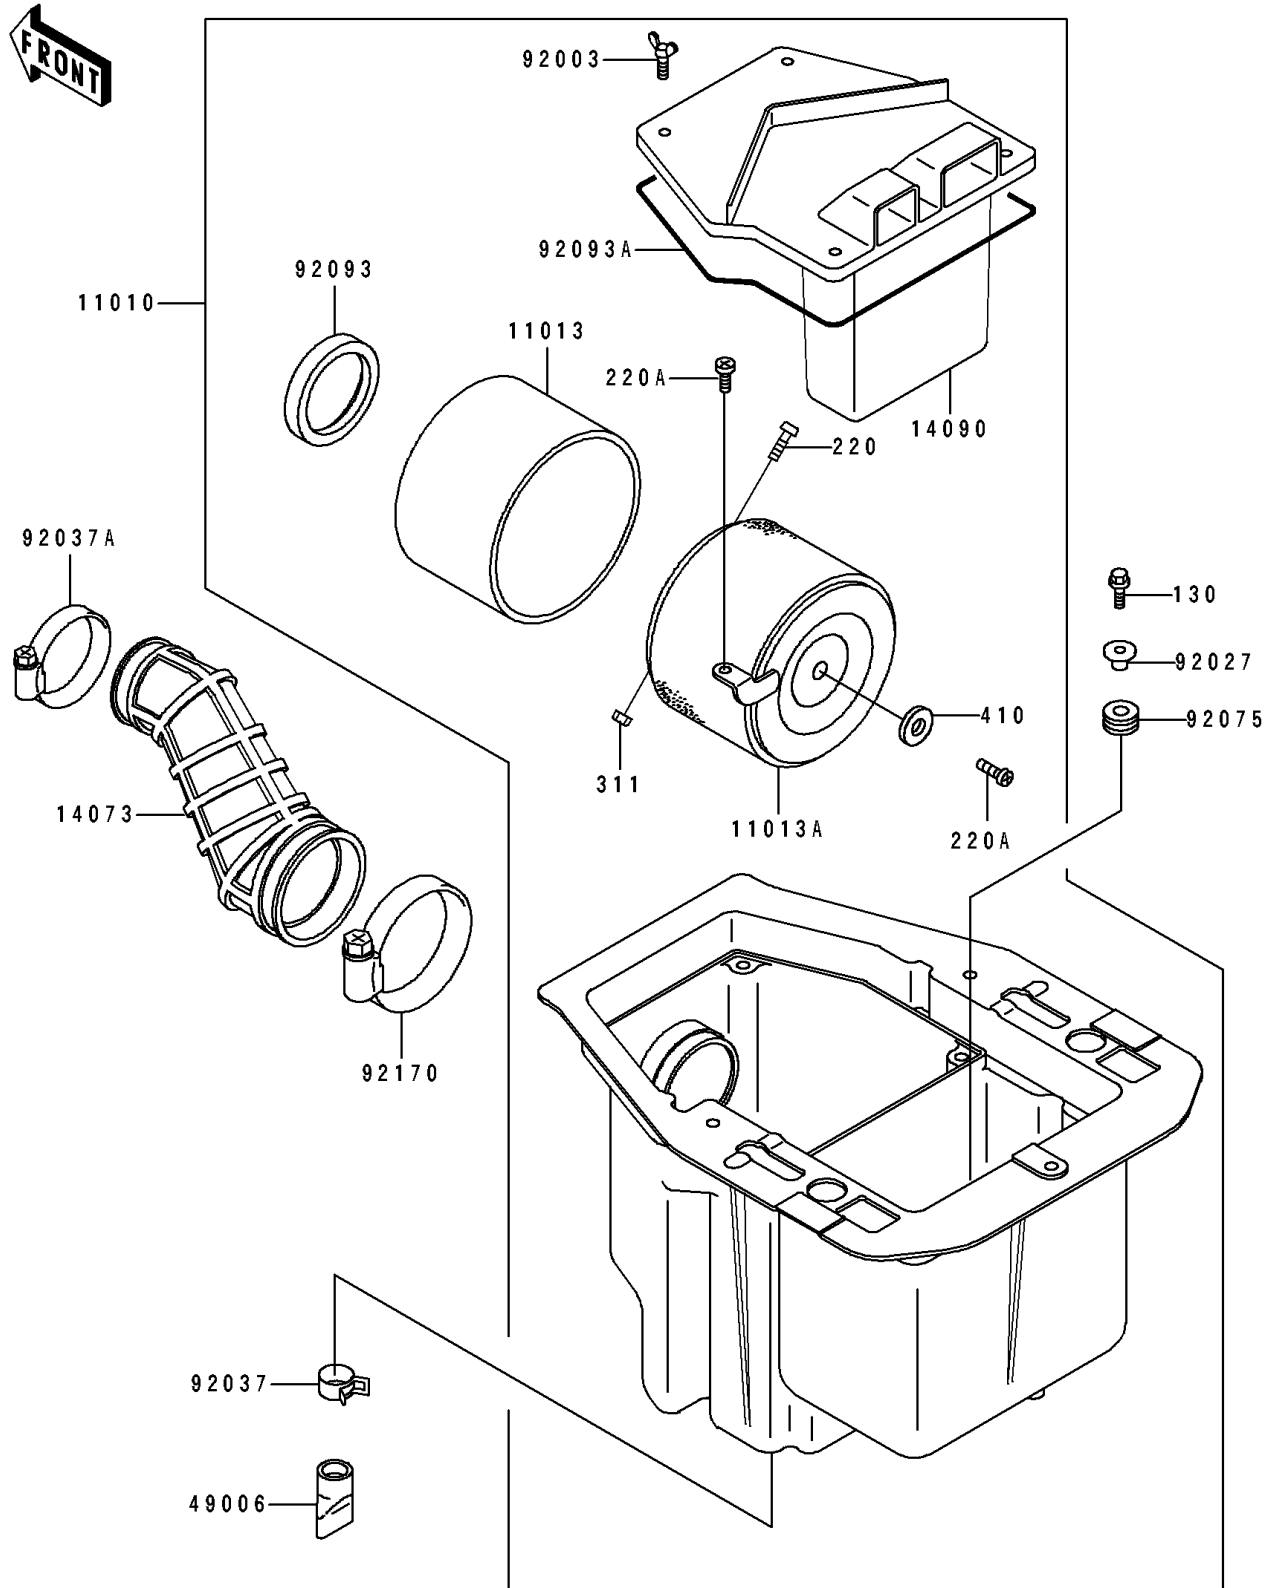

1994 Bayou 400 4X4 PARTS DIAGRAM

Air Cleaner

E1130

1994 Bayou 400 4X4 PARTS LIST

Air Cleaner

ITEM NAME	PART NUMBER	QUANTITY
FILTER-ASSY-AIR (Ref # 11010)	11010-1445	1
ELEMENT-AIR FILTER (Ref # 11013)	11013-1205	1
ELEMENT-AIR FILTER (Ref # 11013A)	11013-1217	1
DUCT,AIR FILTER (Ref # 14073)	14073-1497	1
COVER,AIR FILTER (Ref # 14090)	14090-1652	1
BOOT (Ref # 49006)	49006-1199	1
BOLT,WING (Ref # 92003)	92003-199	4
COLLAR,FLANGED,L=12.1,BLACK (Ref # 92027)	92027-1651	2
CLAMP (Ref # 92037)	92037-1460	1
CLAMP,RESERVE TANK (Ref # 92037A)	92037-1586	1
DAMPER,CASE (Ref # 92075)	92075-222	2
SEAL,DUST (Ref # 92093)	92093-1322	1
SEAL,AIR FILTER CASE (Ref # 92093A)	92093-1331	1
CLAMP (Ref # 92170)	92170-1307	1
BOLT,FLANGED,6X18 (Ref # 130)	130B0618	2
SCREW-PAN-CROS (Ref # 220)	220B0516	1
SCREW-PAN-CROS,6X14 (Ref # 220A)	220B0614	2
NUT-HEX (Ref # 311)	311B0500	1
WASHER-PLAIN-SMALL,6MM (Ref # 410)	410B0600	1