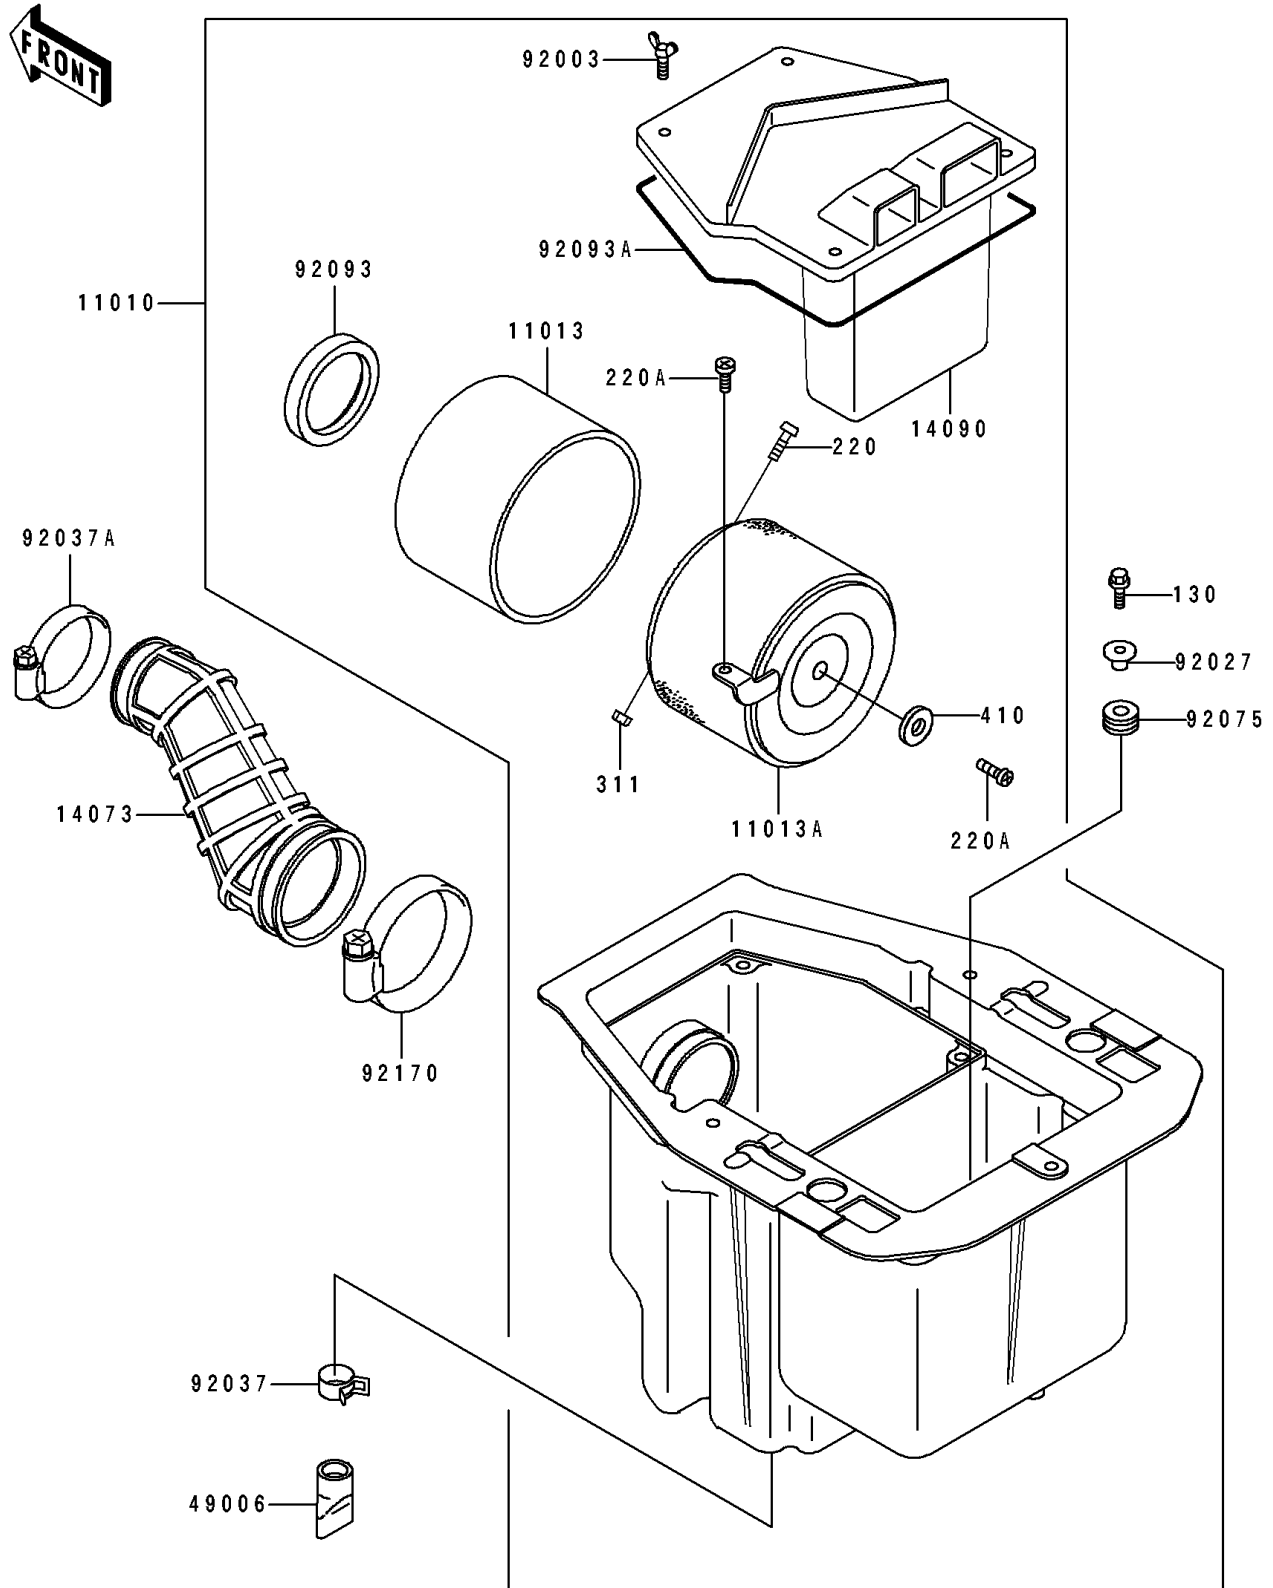

# 1995 Bayou 400 4X4 PARTS DIAGRAM

Air Cleaner

E1130

# 1995 Bayou 400 4X4 PARTS LIST

## Air Cleaner

ITEM NAME	PART NUMBER	QUANTITY
FILTER-ASSY-AIR (Ref # 11010)	11010-1445	1
ELEMENT-AIR FILTER (Ref # 11013)	11013-1205	1
ELEMENT-AIR FILTER (Ref # 11013A)	11013-1217	1
DUCT,AIR FILTER (Ref # 14073)	14073-1497	1
COVER,AIR FILTER (Ref # 14090)	14090-1652	1
BOOT (Ref # 49006)	49006-1199	1
BOLT,WING (Ref # 92003)	92003-199	4
COLLAR,FLANGED,L=12.1,BLACK (Ref # 92027)	92027-1651	2
CLAMP (Ref # 92037)	92037-1460	1
CLAMP,RESERVE TANK (Ref # 92037A)	92037-1586	1
DAMPER,CASE (Ref # 92075)	92075-222	2
SEAL,DUST (Ref # 92093)	92093-1322	1
SEAL,AIR FILTER CASE (Ref # 92093A)	92093-1331	1
CLAMP (Ref # 92170)	92170-1307	1
BOLT,FLANGED,6X18 (Ref # 130)	130B0618	2
SCREW-PAN-CROS (Ref # 220)	220B0516	1
SCREW-PAN-CROS,6X14 (Ref # 220A)	220B0614	2
NUT-HEX (Ref # 311)	311B0500	1
WASHER-PLAIN-SMALL,6MM (Ref # 410)	410B0600	1