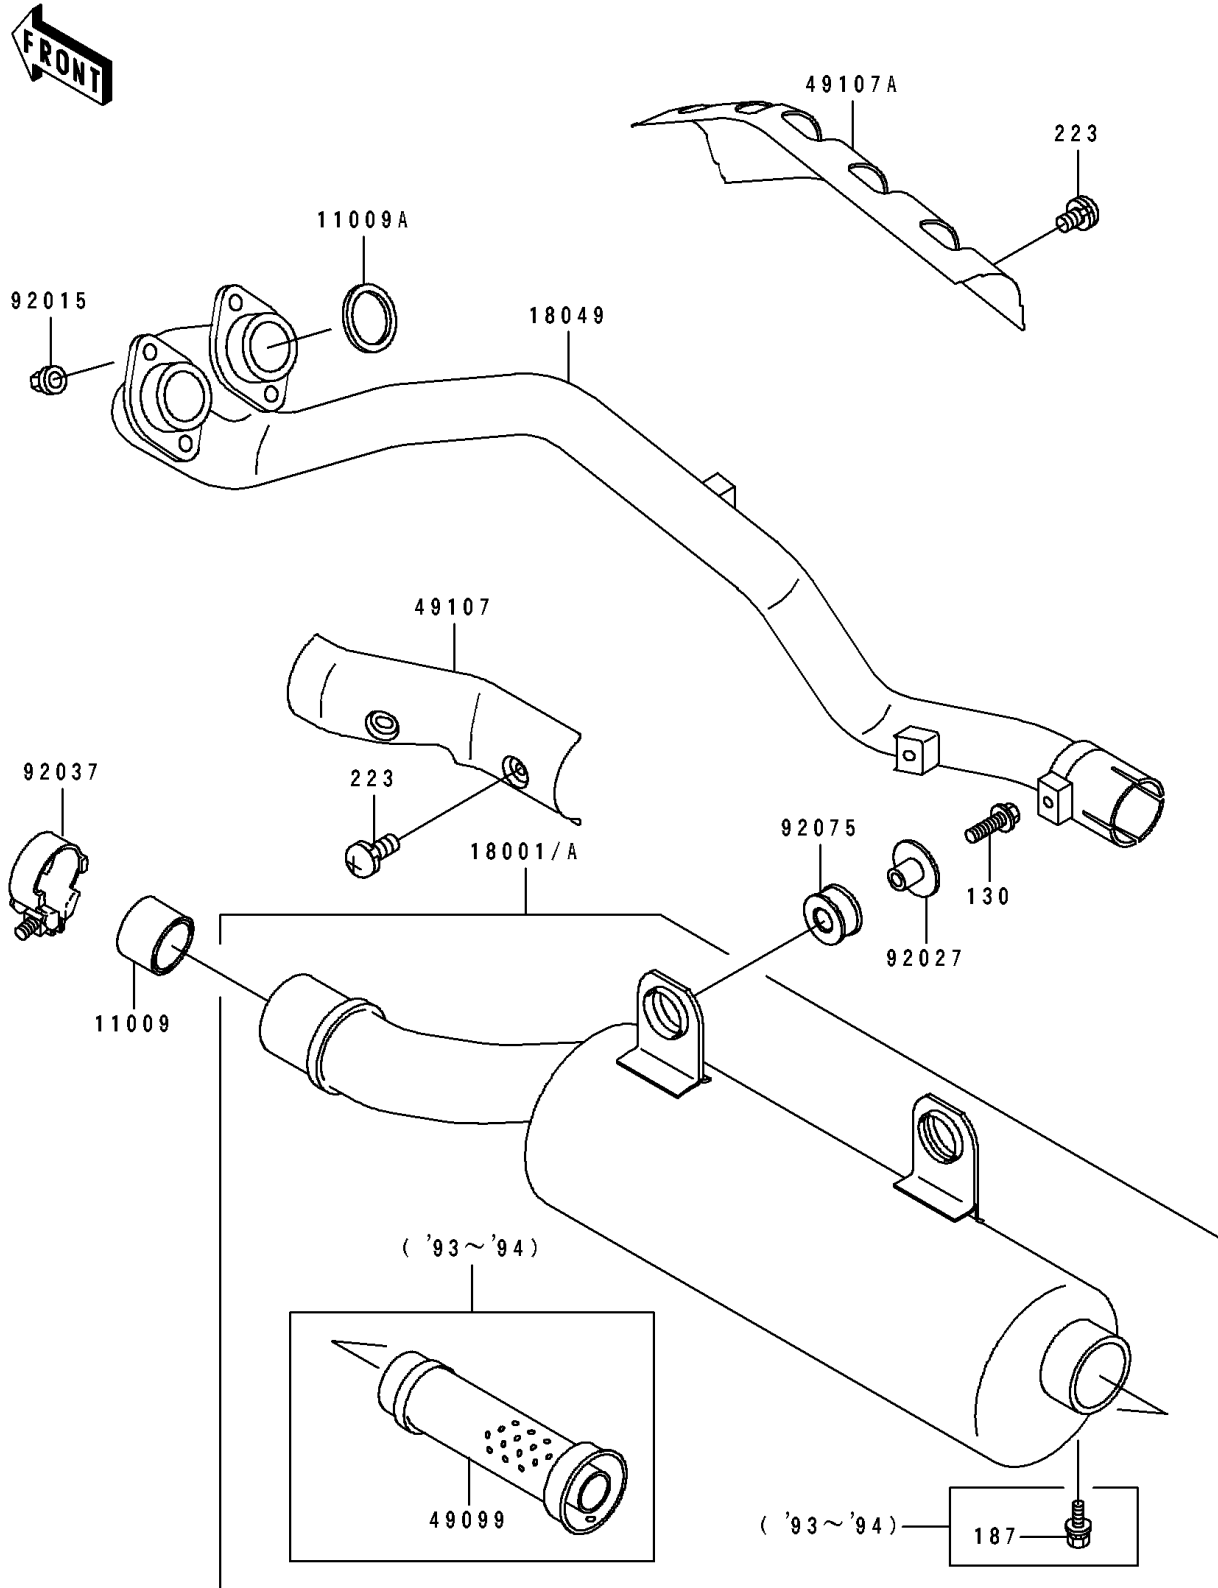

1994 Bayou 400 4X4 PARTS DIAGRAM

Muffler(s)

E1140

1994 Bayou 400 4X4 PARTS LIST

Muffler(s)

ITEM NAME	PART NUMBER	QUANTITY
GASKET,EXHAUST PIPE CONNECTING (Ref # 11009)	11009-1667	1
GASKET,EXHAUST PIPE HOLDER (Ref # 11009A)	11009-1866	2
MUFFLER (Ref # 18001)	18001-1820	1
PIPE-EXHAUST (Ref # 18049)	18049-1580	1
BAFFLE-PIPE MUFFLER (Ref # 49099)	19099-1219	1
COVER-EXHAUST PIPE,RR (Ref # 49107)	49107-1087	1
COVER-EXHAUST PIPE,FR (Ref # 49107A)	49107-1088	1
NUT,8MM (Ref # 92015)	92015-1402	4
COLLAR,MUFFLER (Ref # 92027)	92027-1981	2
CLAMP,42MM (Ref # 92037)	92037-1349	1
DAMPER,MUFFLER (Ref # 92075)	92075-1809	2
BOLT-FLANGED,8X25,BLACK (Ref # 130)	130J0825	2
BOLT-UPSET-WSP (Ref # 187)	187B0612	1
SCREW-PAN-WS-CROS (Ref # 223)	223C0610	4