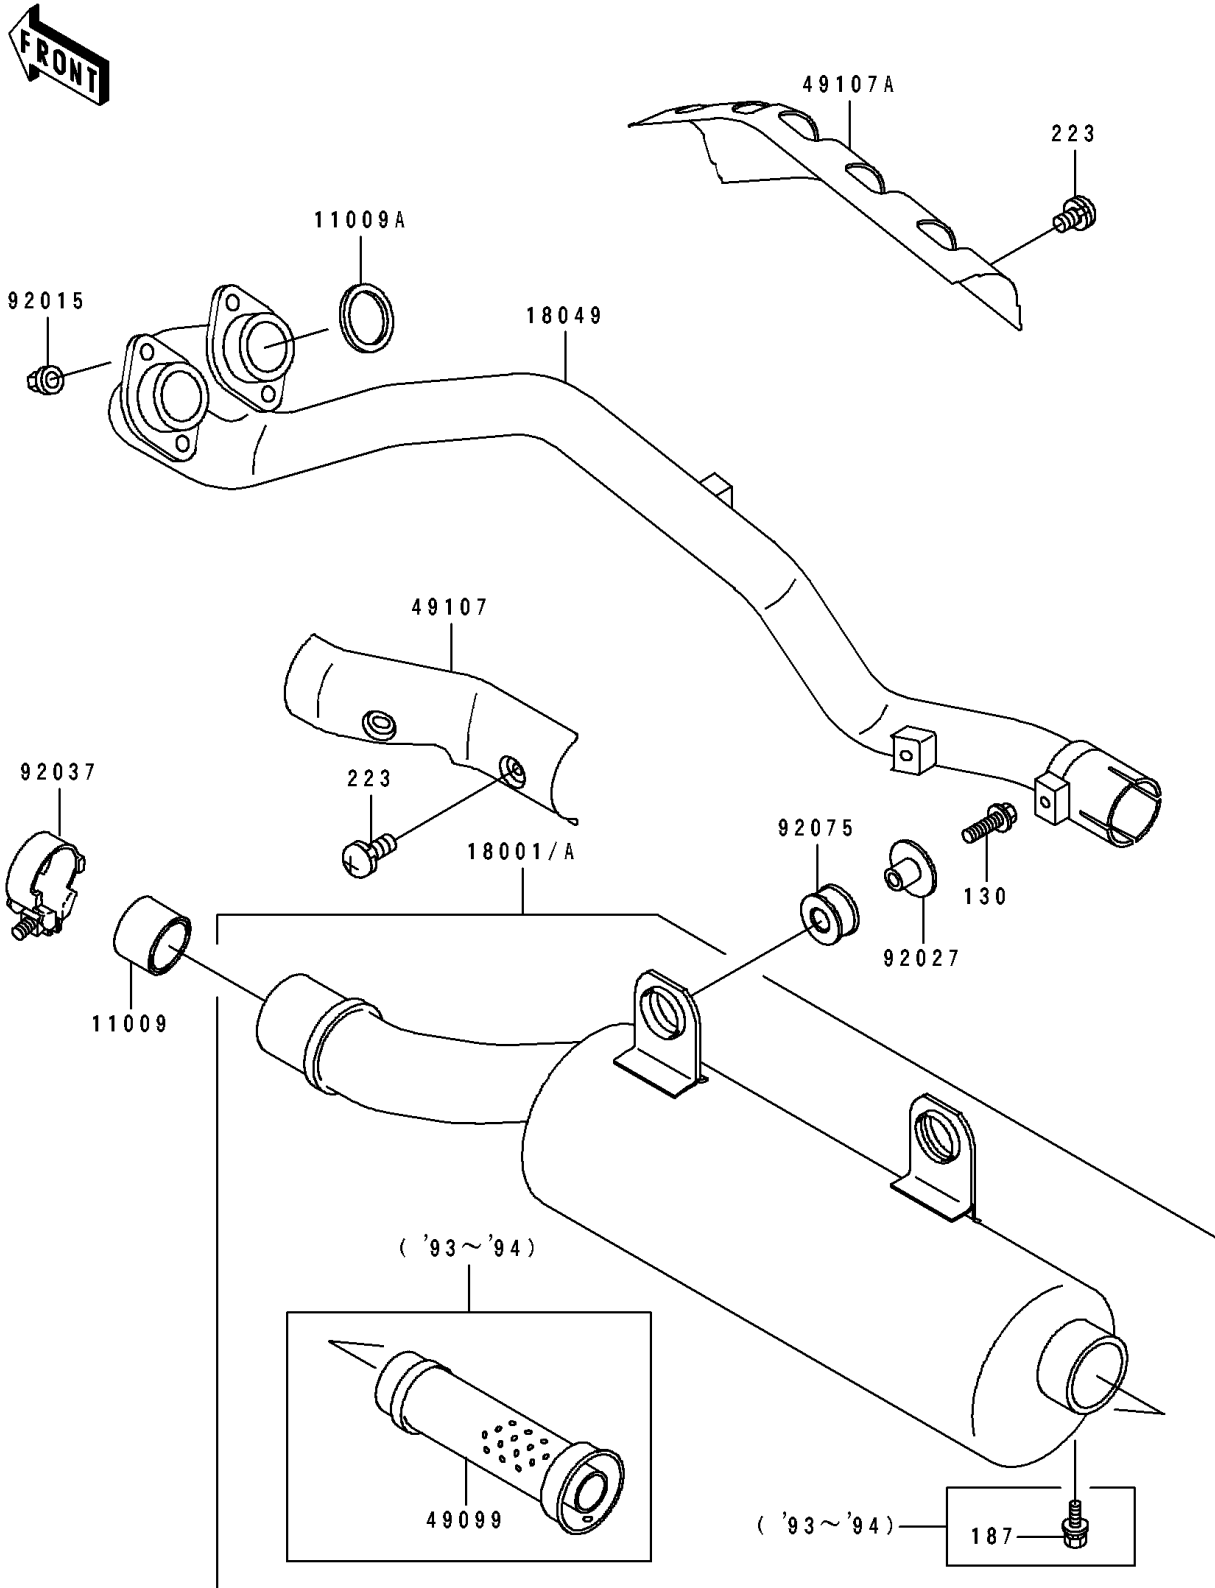

# 1995 Bayou 400 4X4 PARTS DIAGRAM

Muffler(s)

E1140

## 1995 Bayou 400 4X4 PARTS LIST

### Muffler(s)

ITEM NAME	PART NUMBER	QUANTITY
GASKET,EXHAUST PIPE CONNECTING (Ref # 11009)	11009-1667	1
GASKET,EXHAUST PIPE HOLDER (Ref # 11009A)	11009-1866	2
MUFFLER (Ref # 18001A)	18001-1895	1
PIPE-EXHAUST (Ref # 18049)	18049-1580	1
COVER-EXHAUST PIPE,RR (Ref # 49107)	49107-1087	1
COVER-EXHAUST PIPE,FR (Ref # 49107A)	49107-1088	1
NUT,8MM (Ref # 92015)	92015-1402	4
COLLAR,MUFFLER (Ref # 92027)	92027-1981	2
CLAMP,42MM (Ref # 92037)	92037-1349	1
DAMPER,MUFFLER (Ref # 92075)	92075-1809	2
BOLT-FLANGED,8X25,BLACK (Ref # 130)	130J0825	2
SCREW-PAN-WS-CROS (Ref # 223)	223C0610	4