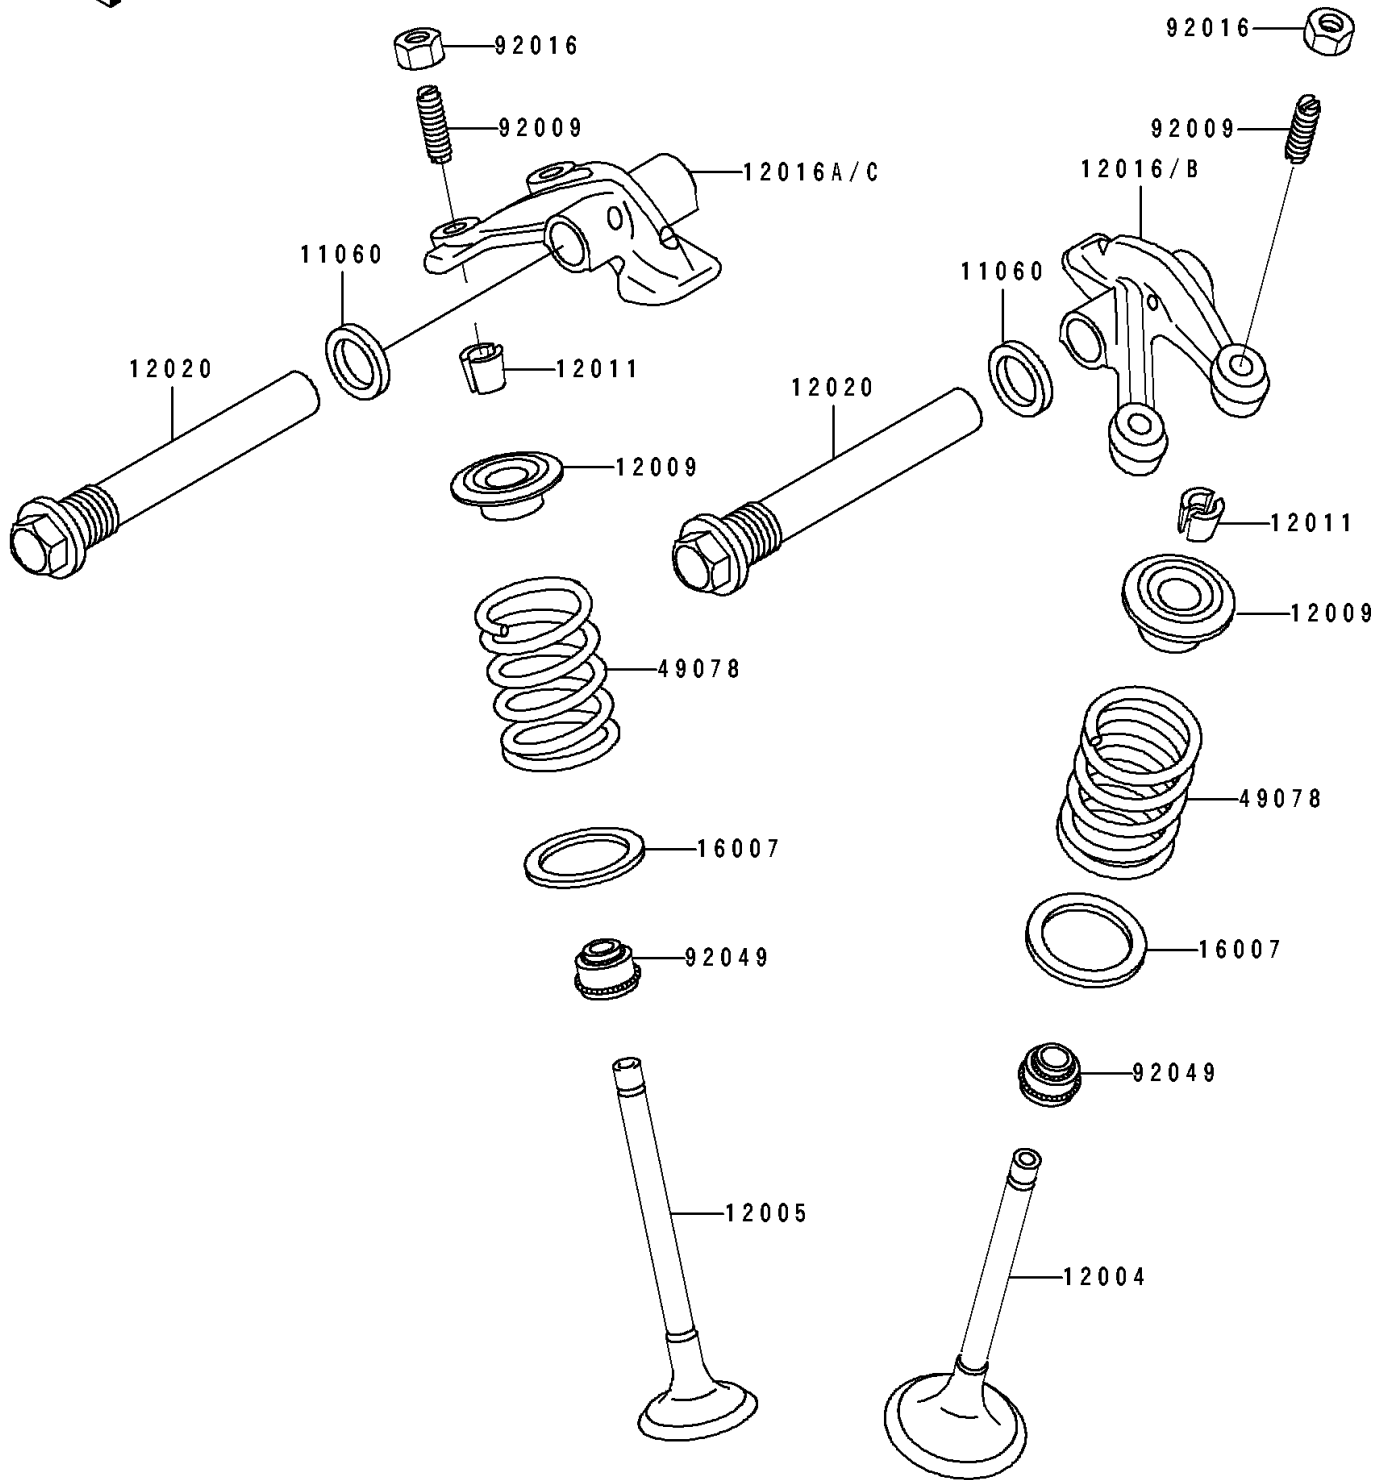

1994 Bayou 400 4X4 PARTS DIAGRAM

Valve(s)

E1210

1994 Bayou 400 4X4 PARTS LIST

Valve(s)

ITEM NAME	PART NUMBER	QUANTITY
GASKET,ROCKER SHAFT (Ref # 11060)	11060-1287	2
VALVE-INTAKE (Ref # 12004)	12004-1106	2
VALVE-EXHAUST (Ref # 12005)	12005-1189	2
RETAINER-VALVE SPRING (Ref # 12009)	12009-1054	4
COLLET (Ref # 12011)	12011-1003	8
ARM-ROCKER,INTAKE (Ref # 12016)	12016-1084	1
ARM-ROCKER,EXHAUST (Ref # 12016A)	12016-1085	1
SHAFT-ROCKER (Ref # 12020)	12020-1067	2
SEAT-SPRING,17.5X23.8X0.5 (Ref # 16007)	16007-1178	4
SPRING-ENGINE VALVE (Ref # 49078)	49078-1073	4
SCREW,6MM (Ref # 92009)	92009-1032	4
NUT,6MM (Ref # 92016)	92016-061	4
SEAL-OIL,RVC2-5.5X8.5X8.3 (Ref # 92049)	92049-1062	4