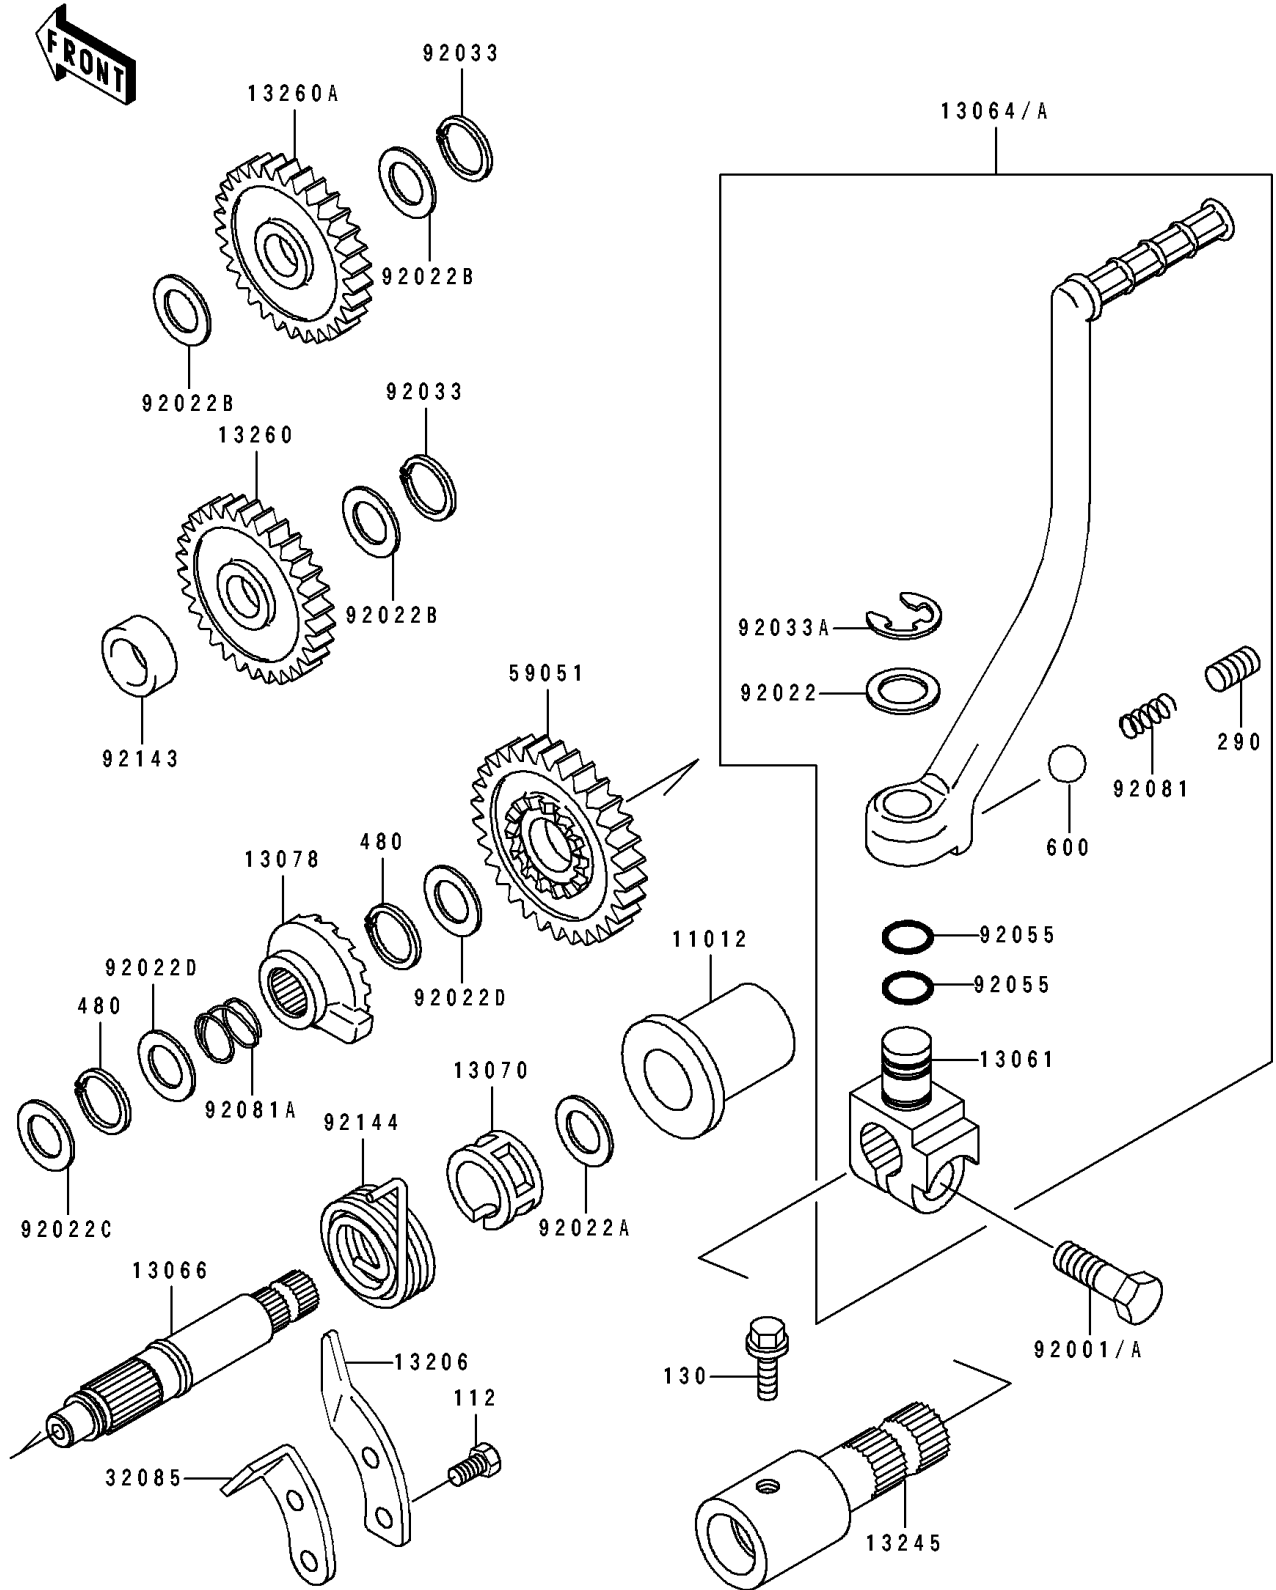

1994 Bayou 400 4X4 PARTS DIAGRAM

Kickstarter Mechanism

E1340

1994 Bayou 400 4X4 PARTS LIST

Kickstarter Mechanism

| ITEM NAME | PART NUMBER | QUANTITY |
|--|-------------|----------|
| CAP,KICKSTARTER (Ref # 11012) | 11012-1801 | 1 |
| BOSS,KICK PEDAL (Ref # 13061) | 13061-1189 | 1 |
| LEVER-ASSY-KICK (Ref # 13064) | 13064-1127 | 1 |
| LEVER-ASSY-KICK (Ref # 13064A) | 13064-1127 | 1 |
| SHAFT-KICK (Ref # 13066) | 13066-1079 | 1 |
| GUIDE,KICK SPRING (Ref # 13070) | 13070-011 | 1 |
| RATCHET (Ref # 13078) | 13078-1053 | 1 |
| GUIDE-KICK (Ref # 13206) | 13206-1056 | 1 |
| SHAFT-COMP-KICK (Ref # 13245) | 13245-1051 | 1 |
| GEAR,KICKSTARTER,IDLE,23T (Ref # 13260) | 13260-1221 | 1 |
| GEAR,KICKSTARTER,IDLE,29T (Ref # 13260A) | 13260-1222 | 1 |
| STOPPER (Ref # 32085) | 32085-1237 | 1 |
| GEAR-SPUR,KICKSTARTER,31T (Ref # 59051) | 59051-1253 | 1 |
| BOLT,8X28 (Ref # 92001) | 92001-1042 | 1 |
| BOLT,8X28 (Ref # 92001A) | 92001-1042 | 1 |
| WASHER,15.2X20X1 (Ref # 92022) | 92022-1019 | 1 |
| WASHER,18.5X23X1.2 (Ref # 92022A) | 92022-118 | 1 |
| WASHER,17.3X22X0.5 (Ref # 92022B) | 92022-1799 | 3 |
| WASHER,12.3X20X0.5 (Ref # 92022C) | 92022-269 | 1 |
| WASHER,16.8X22X0.5 (Ref # 92022D) | 92022-315 | 2 |
| RING-SNAP (Ref # 92033) | 92033-032 | 2 |
| RING-SNAP,10MM (Ref # 92033A) | 92033-1166 | 1 |
| RING-O,10X1.5 (Ref # 92055) | 92055-061 | 2 |
| SPRING,KICK PEDAL (Ref # 92081) | 92081-020 | 1 |
| SPRING,RATCHET (Ref # 92081A) | 92081-122 | 1 |
| COLLAR,17X23X5 (Ref # 92143) | 92143-1525 | 1 |
| SPRING,KICKSTARTER (Ref # 92144) | 92144-1001 | 1 |
| BOLT-UPSET (Ref # 112) | 112G0618 | 2 |
| BOLT-FLANGED (Ref # 130) | 130J0610 | 1 |

1994 Bayou 400 4X4 PARTS LIST

Kickstarter Mechanism

| ITEM NAME | PART NUMBER | QUANTITY |
|----------------------------------|-------------|----------|
| SCREW-SET-SOCKET,8X8 (Ref # 290) | 290Q0808 | 1 |
| CIRCLIP-TYPE-C,16MM (Ref # 480) | 480J1600 | 2 |
| BALL-STEEL,1/4" (Ref # 600) | 600A0800 | 1 |