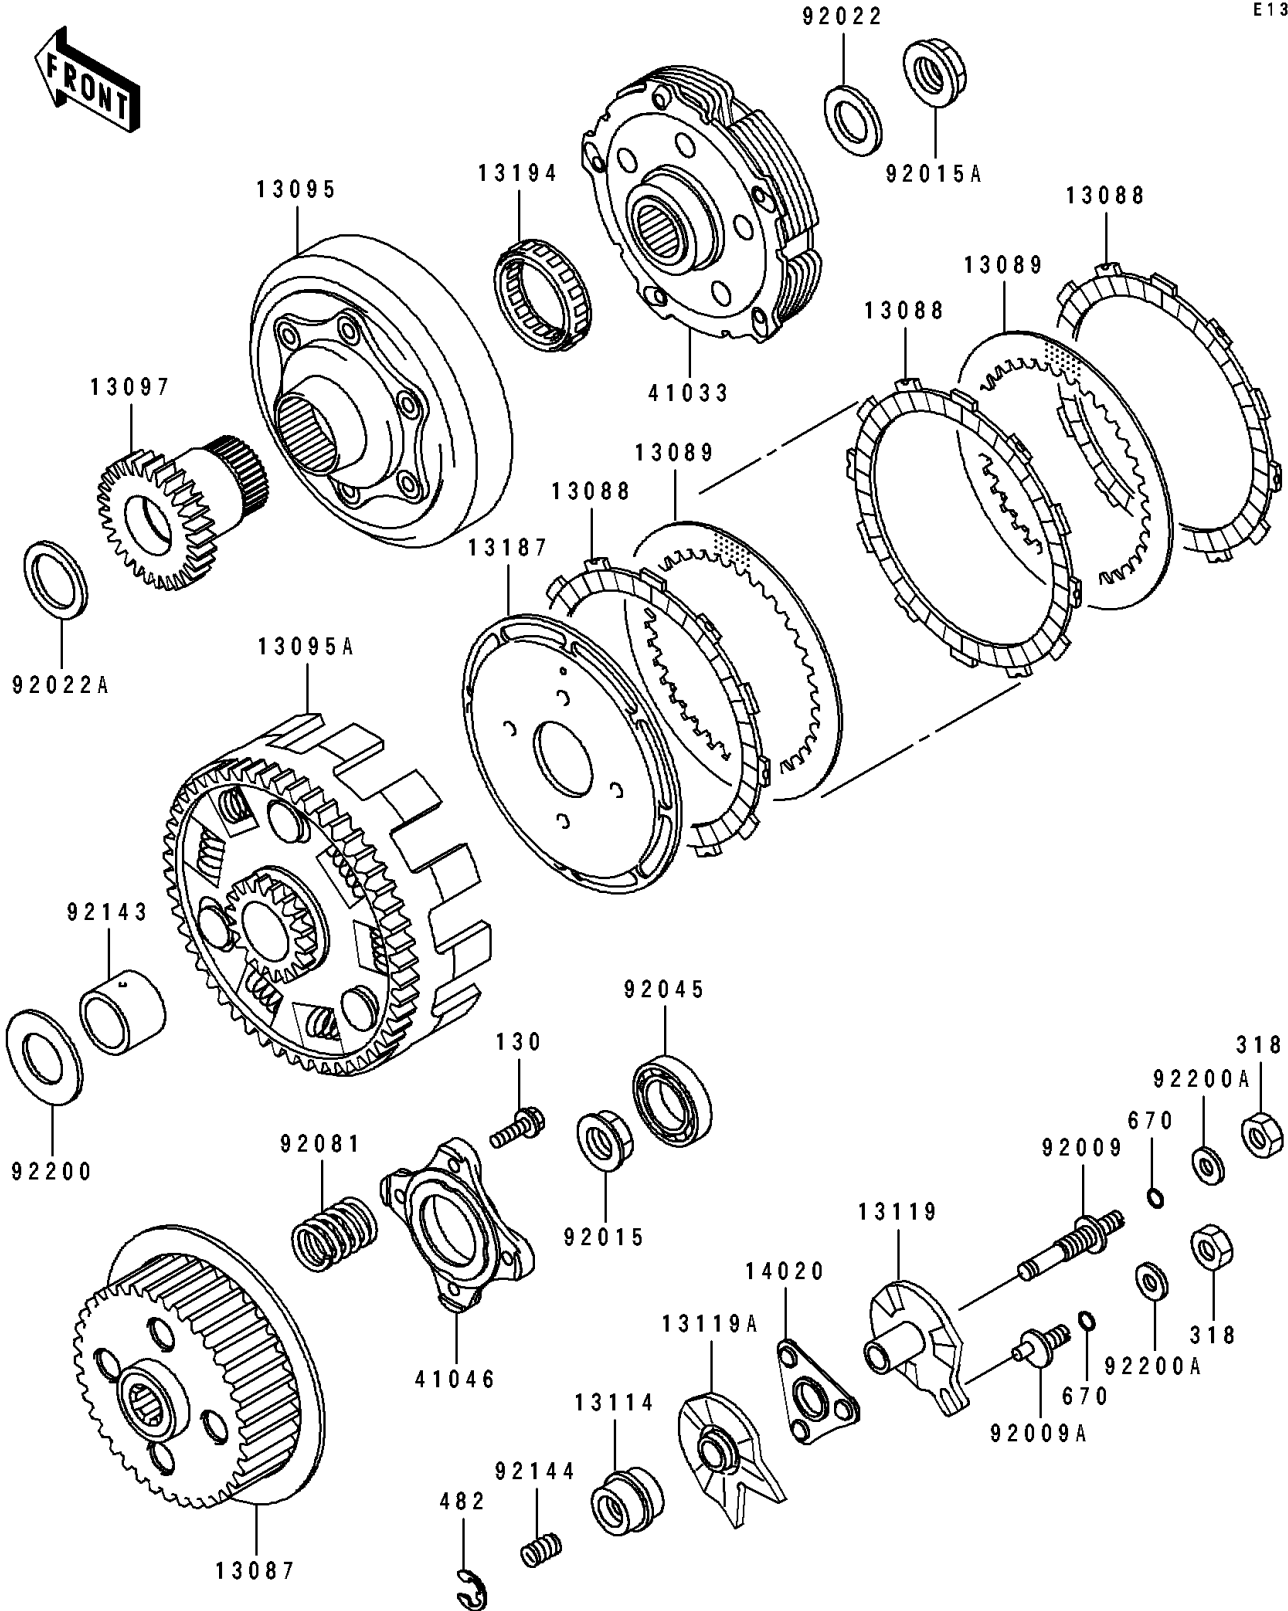

1994 Bayou 400 4X4 PARTS DIAGRAM

Clutch

E1350

1994 Bayou 400 4X4 PARTS LIST

Clutch

ITEM NAME	PART NUMBER	QUANTITY
HUB-CLUTCH (Ref # 13087)	13087-1142	1
PLATE-FRICTION (Ref # 13088)	13088-1091	6
PLATE-CLUTCH (Ref # 13089)	13089-1095	5
HOUSING-COMP-CLUTCH,FRONT (Ref # 13095)	13095-1242	1
HOUSING-COMP-CLUTCH (Ref # 13095A)	13095-1243	1
GEAR-PRIMARY SPUR,CLUTCH,29T (Ref # 13097)	13097-1273	1
PUSHER-CLUTCH (Ref # 13114)	13114-1060	1
CAM-RELEASE (Ref # 13119)	13119-1067	1
CAM-RELEASE (Ref # 13119A)	13119-1070	1
PLATE-CLUTCH OPERATING (Ref # 13187)	13187-1081	1
CLUTCH-ONEWAY (Ref # 13194)	13194-1093	1
RETAINER,CLUTCH RELEASE (Ref # 14020)	14020-1092	1
HUB-ASSY,CLUTCH (Ref # 41033)	41033-1931	1
HOUSING-BEARING (Ref # 41046)	41046-1063	1
SCREW (Ref # 92009)	92009-1525	1
SCREW (Ref # 92009A)	92009-1526	1
NUT (Ref # 92015)	92015-1581	1
NUT,20MM (Ref # 92015A)	92015-1880	1
WASHER,20.5X34X1.4 (Ref # 92022)	92022-168	1
WASHER,27.3X38X1.5 (Ref # 92022A)	92022-1683	1
BEARING-BALL,#6905 (Ref # 92045)	92045-036	1
SPRING,CLUTCH (Ref # 92081)	92081-1848	4
COLLAR,CLUTCH (Ref # 92143)	92143-1576	1
SPRING (Ref # 92144)	92144-1272	1
WASHER,22.2X34X4.5 (Ref # 92200)	92200-1136	1
WASHER,8.5X18X2.3 (Ref # 92200A)	92200-1213	2
BOLT-FLANGED,6X20 (Ref # 130)	130P0620	4
NUT-HEX-SMALL,8MM (Ref # 318)	318B0800	2
CIRCLIP-TYPE-E,7MM (Ref # 482)	482J7000	1

1994 Bayou 400 4X4 PARTS LIST

Clutch

ITEM NAME	PART NUMBER	QUANTITY
O RING,8MM (Ref # 670)	670B1508	2