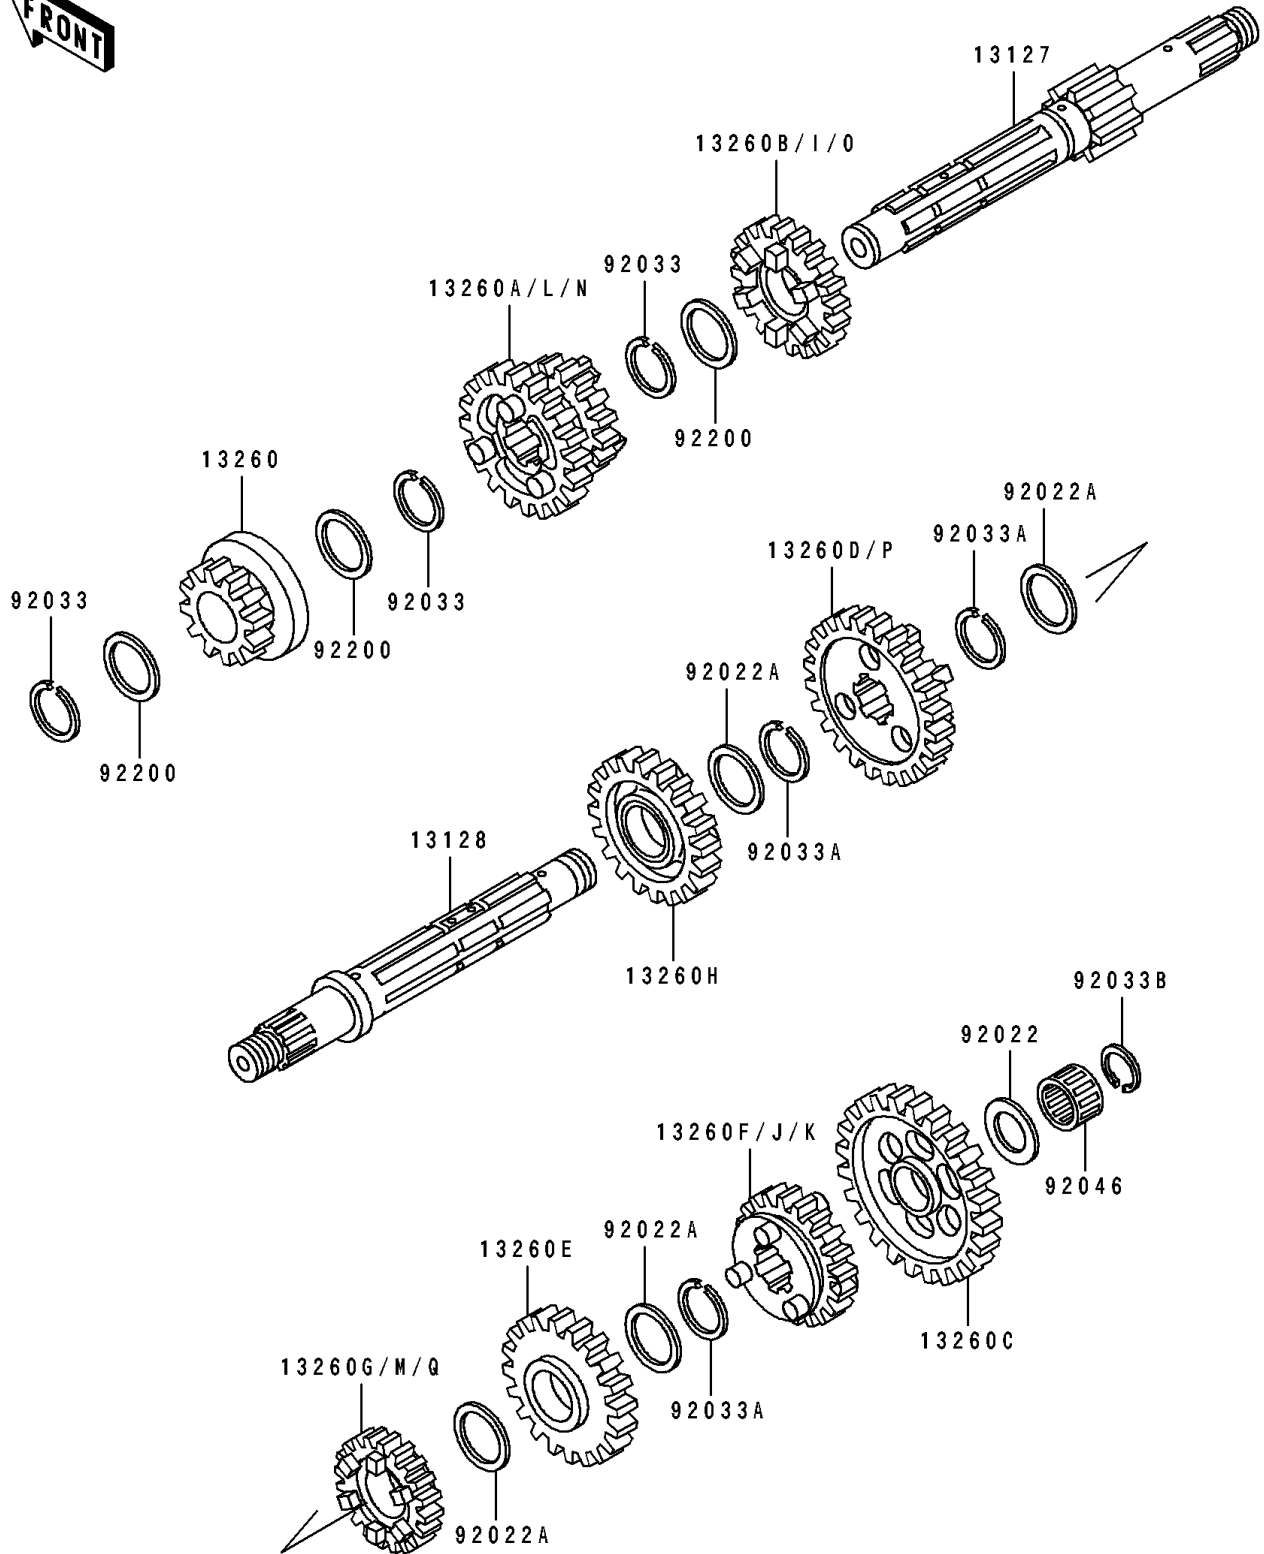

1994 Bayou 400 4X4 PARTS DIAGRAM

Transmission

E1361

1994 Bayou 400 4X4 PARTS LIST

Transmission

ITEM NAME	PART NUMBER	QUANTITY
SHAFT-TRANSMISSION INPUT,11T (Ref # 13127)	13127-1211	1
SHAFT-TRANSMISSION OUTPUT (Ref # 13128)	13128-1185	1
GEAR,INPUT 2ND,16T (Ref # 13260)	13260-1211	1
GEAR,INPUT 3RD&TOP,21T&29T (Ref # 13260A)	13260-1212	1
GEAR,INPUT 4TH,25T (Ref # 13260B)	13260-1213	1
GEAR,OUTPUT LOW,42T (Ref # 13260C)	13260-1214	1
GEAR,OUTPUT 2ND,36T (Ref # 13260D)	13260-1215	1
GEAR,OUTPUT 3RD,32T (Ref # 13260E)	13260-1216	1
GEAR,OUTPUT 4TH,28T (Ref # 13260F)	13260-1217	1
GEAR,OUTPUT TOP,24T (Ref # 13260G)	13260-1218	1
GEAR,REVERSE,31T (Ref # 13260H)	13260-1219	1
GEAR,INPUT 4TH,26T (Ref # 13260I)	13260-1448	1
GEAR,OUTPUT 4TH,27T (Ref # 13260K)	13260-1449	1
GEAR,INPUT 3RD&TOP,21T&34T (Ref # 13260L)	13260-1450	1
GEAR,OUTPUT TOP,26T (Ref # 13260M)	13260-1451	1
WASHER,20.5X30X1,STEEL (Ref # 92022)	92022-112	1
WASHER,25.3X30X0.5 (Ref # 92022A)	92022-159	4
RING-SNAP,20X25.5X1.2 (Ref # 92033)	92033-025	3
RING-SNAP,24MM (Ref # 92033A)	92033-026	3
RING-SNAP,18MM (Ref # 92033B)	92033-029	1
BEARING-NEEDLE,KT202614 (Ref # 92046)	92046-1170	1
WASHER,22.3X29X1.0 (Ref # 92200)	92200-1125	3