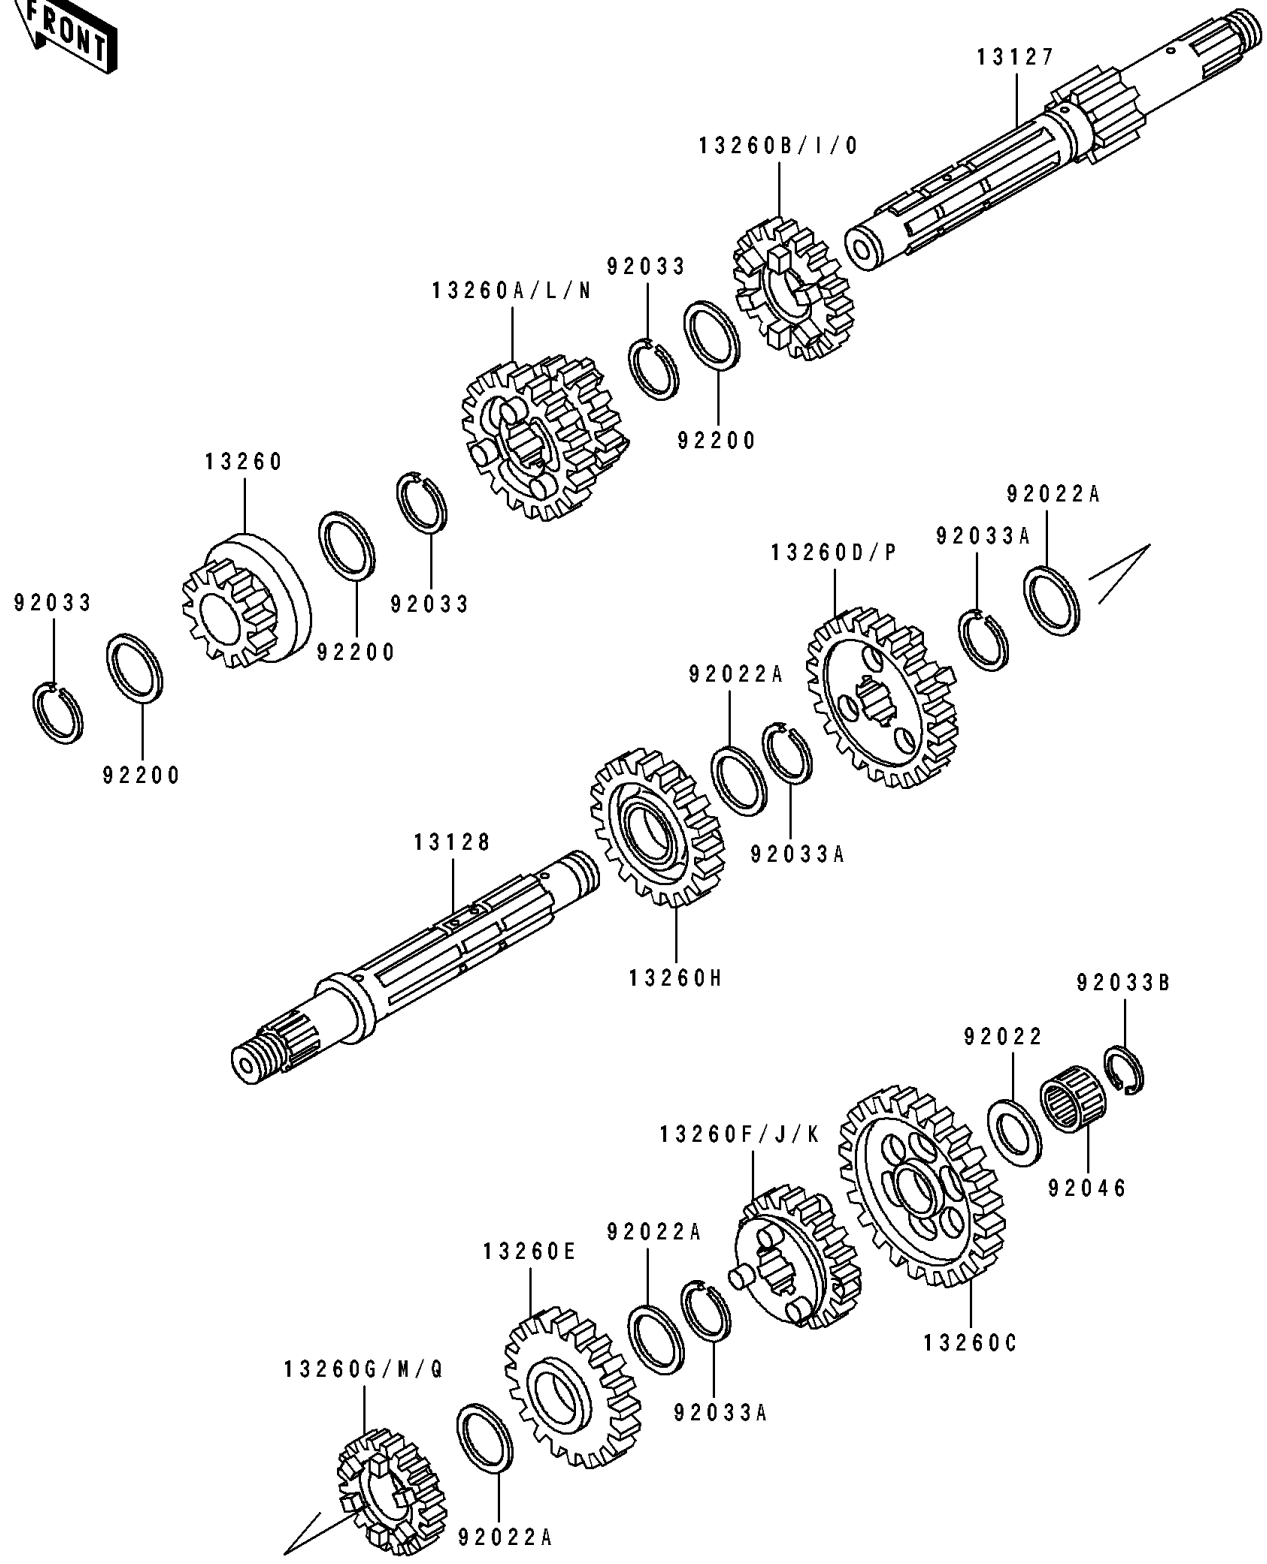

# 1995 Bayou 400 4X4 PARTS DIAGRAM

Transmission

E1361

# 1995 Bayou 400 4X4 PARTS LIST

## Transmission

ITEM NAME	PART NUMBER	QUANTITY
SHAFT-TRANSMISSION INPUT,11T (Ref # 13127)	13127-1211	1
SHAFT-TRANSMISSION OUTPUT (Ref # 13128)	13128-1185	1
GEAR,INPUT 2ND,16T (Ref # 13260)	13260-1211	1
GEAR,OUTPUT LOW,42T (Ref # 13260C)	13260-1214	1
GEAR,OUTPUT 3RD,32T (Ref # 13260E)	13260-1216	1
GEAR,REVERSE,31T (Ref # 13260H)	13260-1219	1
GEAR,OUTPUT 4TH,27T (Ref # 13260J)	13260-1449	1
GEAR,INPUT 3RD&TOP,21T&34T (Ref # 13260N)	13260-1522	1
GEAR,INPUT 4TH,26T (Ref # 13260O)	13260-1523	1
GEAR,OUTPUT 2ND,36T (Ref # 13260P)	13260-1524	1
GEAR,OUTPUT TOP,26T (Ref # 13260Q)	13260-1525	1
WASHER,20.5X30X1,STEEL (Ref # 92022)	92022-112	1
WASHER,25.3X30X0.5 (Ref # 92022A)	92022-159	4
RING-SNAP,20X25.5X1.2 (Ref # 92033)	92033-025	3
RING-SNAP,24MM (Ref # 92033A)	92033-026	3
RING-SNAP,18MM (Ref # 92033B)	92033-029	1
BEARING-NEEDLE,KT202614 (Ref # 92046)	92046-1170	1
WASHER,22.3X29X1.0 (Ref # 92200)	92200-1125	3