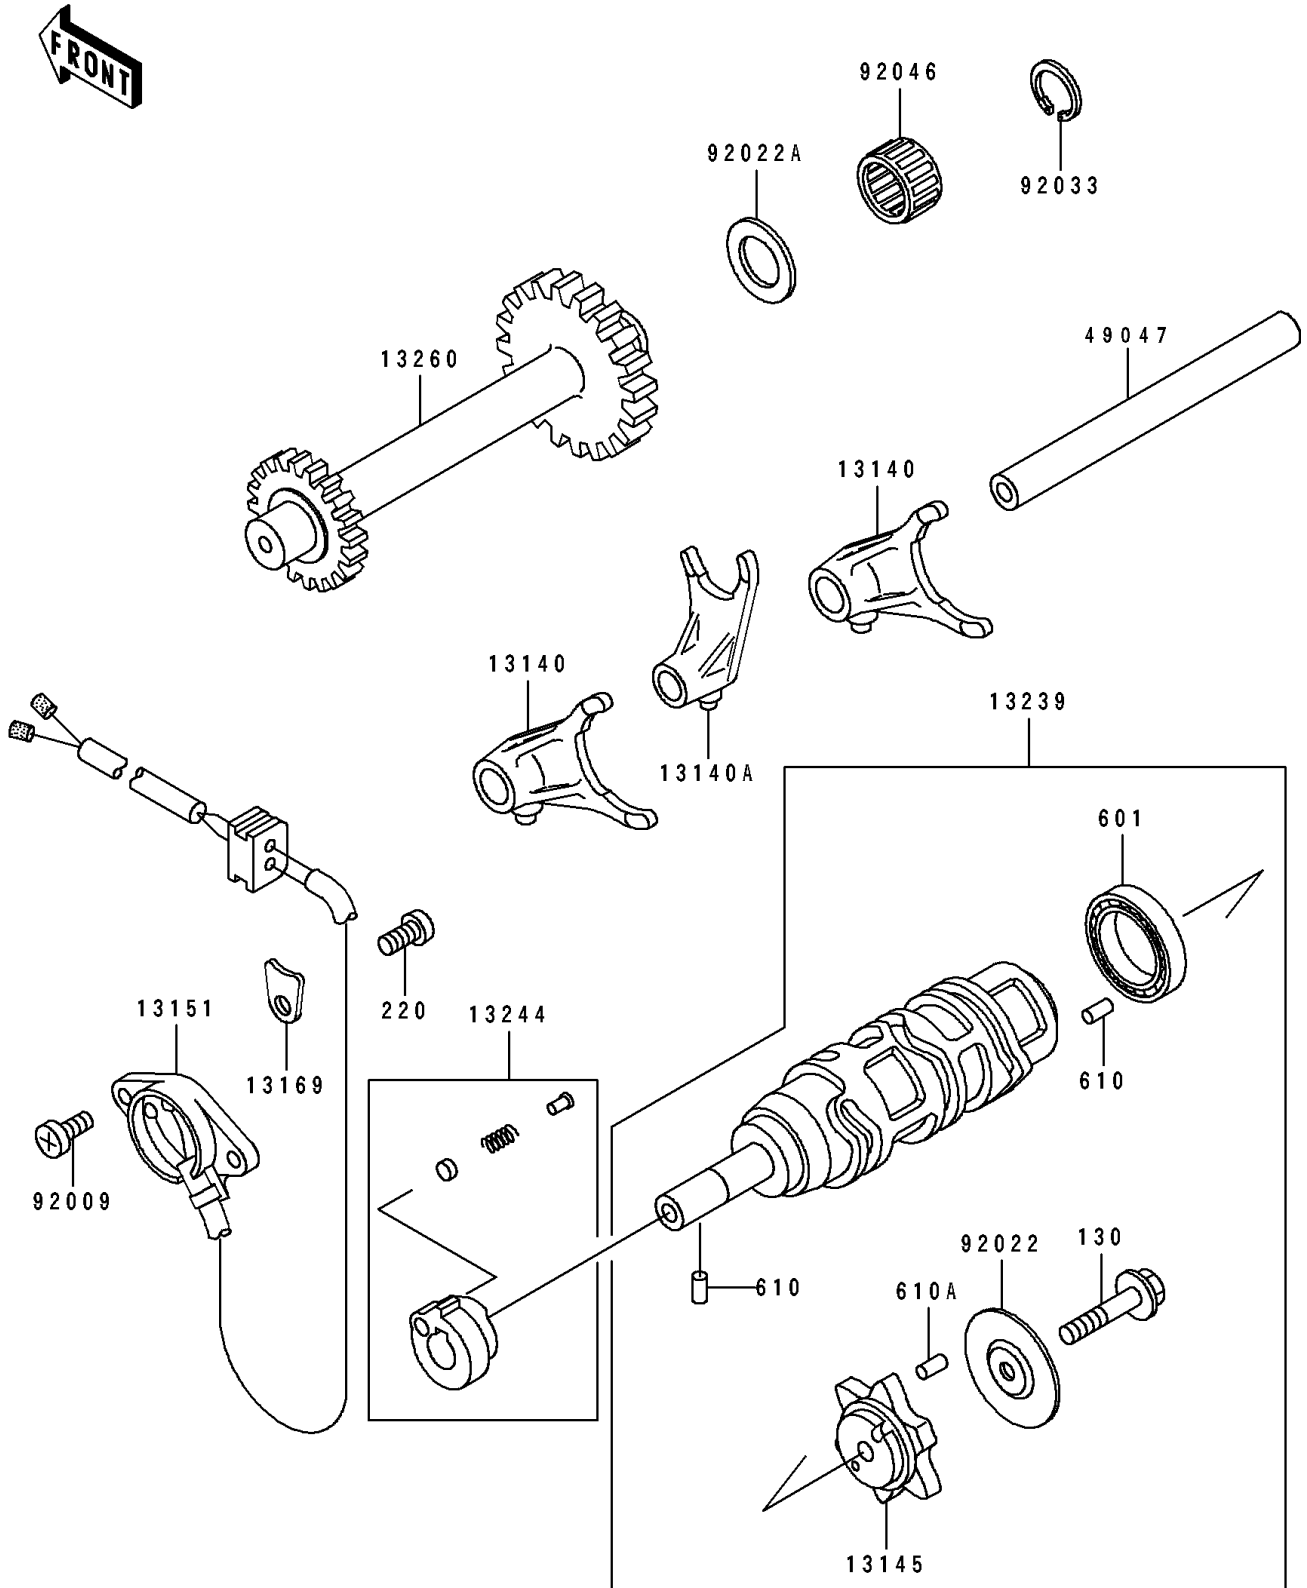

# 1995 Bayou 400 4X4 PARTS DIAGRAM

Gear Change Drum/Shift Fork(s)

E1362

# 1995 Bayou 400 4X4 PARTS LIST

## Gear Change Drum/Shift Fork(s)

ITEM NAME	PART NUMBER	QUANTITY
FORK-SHIFT (Ref # 13140)	13140-1210	2
FORK-SHIFT (Ref # 13140A)	13140-1211	1
CAM-CHANGE DRUM (Ref # 13145)	13145-1064	1
SWITCH-COMP (Ref # 13151)	13151-1077	1
PLATE,HARNES (Ref # 13169)	13169-1788	1
DRUM-ASSY-CHANGE (Ref # 13239)	13239-1170	1
STOPPER-ASSY,REVERSE (Ref # 13244)	13244-1055	1
GEAR,REVERSE,22T&30T (Ref # 13260)	13260-1220	1
ROD-SHIFT (Ref # 49047)	49047-1085	1
SCREW,5X14 (Ref # 92009)	92009-1341	2
WASHER,CHANGE DRUM (Ref # 92022)	92022-1886	1
WASHER,17.3X28X1 (Ref # 92022A)	92022-255	1
RING-SNAP (Ref # 92033)	92033-032	1
BEARING-NEEDLE,K17X23X13.8 (Ref # 92046)	92046-1184	1
BOLT-FLANGED,6X35 (Ref # 130)	130G0635	1
SCREW-PAN-CROS,6X10 (Ref # 220)	220B0610	1
BEARING-BALL (Ref # 601)	601A6005	1
ROLLER,4X6 (Ref # 610)	610A0406	2
ROLLER,4X12 (Ref # 610A)	610A0412	6