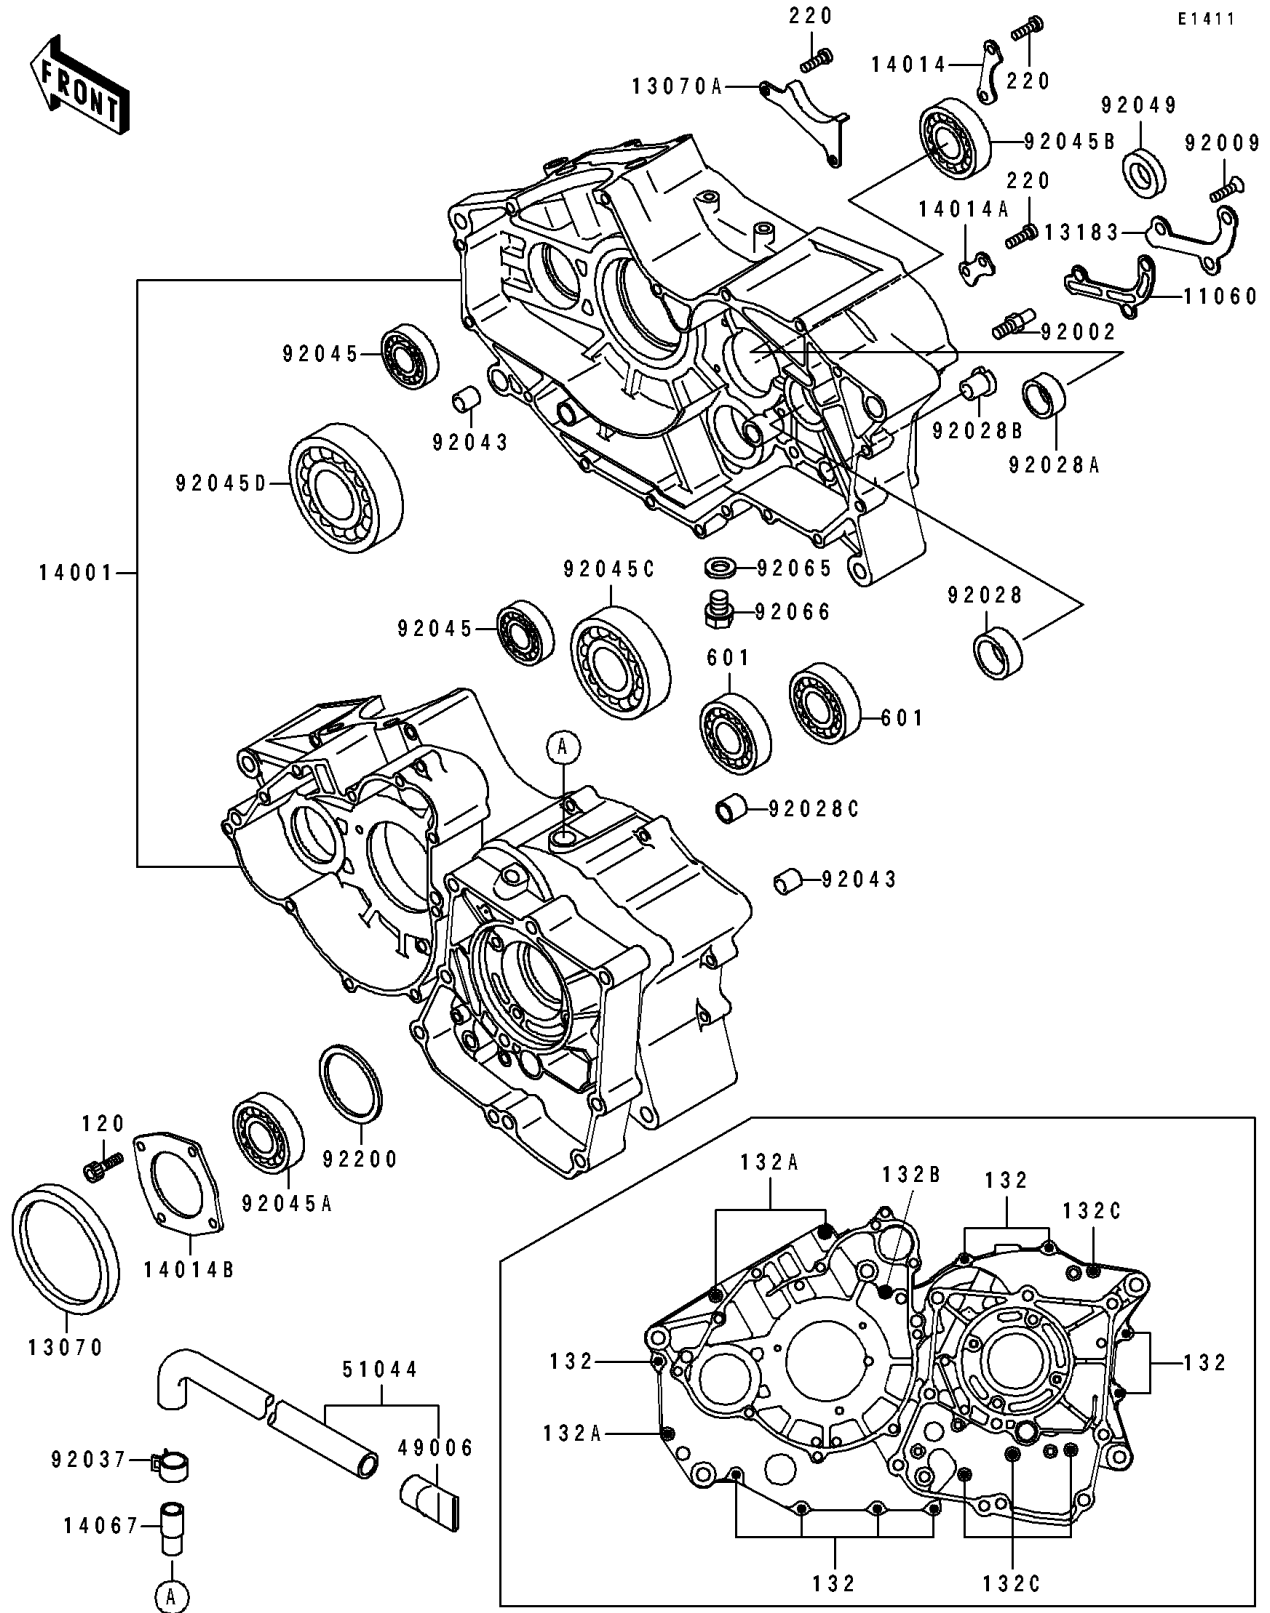

# 1994 Bayou 400 4X4 PARTS DIAGRAM

Crankcase

# 1994 Bayou 400 4X4 PARTS LIST

## Crankcase

ITEM NAME	PART NUMBER	QUANTITY
GASKET,OIL LINE (Ref # 11060)	11060-1207	1
GUIDE (Ref # 13070)	13070-1254	1
GUIDE,CHAIN (Ref # 13070A)	13070-1255	1
PLATE,OIL LINE (Ref # 13183)	13183-1725	1
SET-CRANKCASE (Ref # 14001)	14001-5308	1
PLATE-POSITION (Ref # 14014)	14014-1069	1
PLATE-POSITION (Ref # 14014A)	14014-1107	1
PLATE-POSITION (Ref # 14014B)	14014-1108	1
FITTING,BREATHER (Ref # 14067)	14067-006	1
BOOT (Ref # 49006)	49006-1199	1
TUBE-ASSY (Ref # 51044)	51044-1118	1
BOLT,8X15 (Ref # 92002)	92002-1601	1
SCREW,6X14 (Ref # 92009)	92009-1349	3
BUSHING,26X35X14 (Ref # 92028)	92028-131	1
BUSHING,23X30X13 (Ref # 92028A)	92028-132	1
BUSHING (Ref # 92028B)	92028-1386	1
BUSHING,14X16X15 (Ref # 92028C)	92028-1505	1
CLAMP (Ref # 92037)	92037-1860	1
PIN,11.5X14X14 (Ref # 92043)	92043-1279	2
BEARING-BALL,TMB304CCM (Ref # 92045)	92045-1142	2
BEARING-BALL,6305RHR4SH2 (Ref # 92045A)	92045-1254	1
BEARING-BALL,63/22 (Ref # 92045B)	92045-1255	1
BEARING-BALL,6307SH2-9C4 (Ref # 92045C)	92045-1257	1
BEARING-BALL,6208RSH2-9C3 (Ref # 92045D)	92045-1258	1
SEAL-OIL,AC1013A1 (Ref # 92049)	92049-1393	1
GASKET,12X22X2,DRAIN PLUG (Ref # 92065)	92065-097	1
PLUG,OIL DRAIN,12X15 (Ref # 92066)	92066-1174	1
WASHER,50X60.5X0.5 (Ref # 92200)	92200-1106	1
BOLT-SOCKET,6X16 (Ref # 120)	120P0616	4

## Crankcase

ITEM NAME	PART NUMBER	QUANTITY
BOLT-FLANGED-SMALL (Ref # 132)	132Y0635	9
BOLT-FLANGED-SMALL (Ref # 132A)	132Y0675	3
BOLT-FLANGED-SMALL (Ref # 132B)	132Y0685	1
BOLT-FLANGED-SMALL (Ref # 132C)	132Y0695	4
SCREW-PAN-CROS,6X14 (Ref # 220)	220B0614	6
BEARING-BALL (Ref # 601)	601A6203Z	2