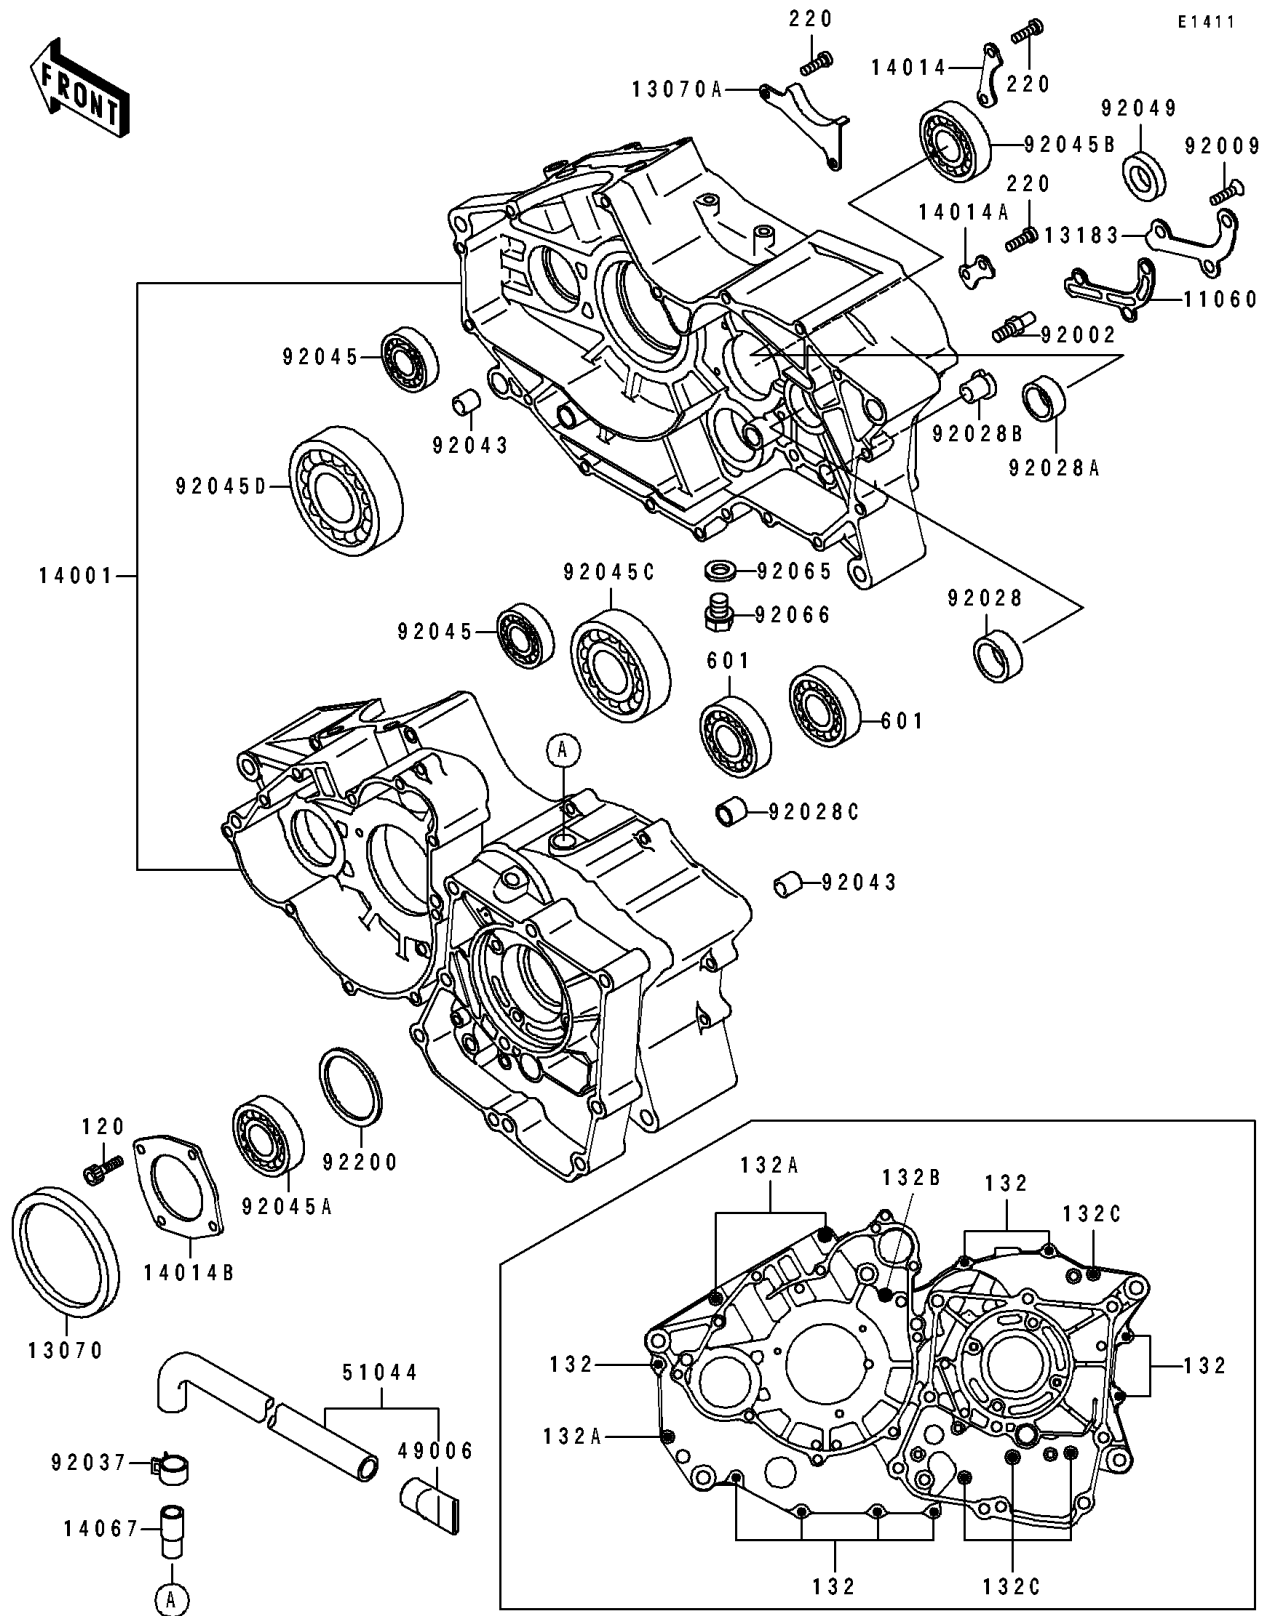

# 1995 Bayou 400 4X4 PARTS DIAGRAM

Crankcase

# 1995 Bayou 400 4X4 PARTS LIST

## Crankcase

ITEM NAME	PART NUMBER	QUANTITY
GASKET,OIL LINE (Ref # 11060)	11060-1207	1
GUIDE (Ref # 13070)	13070-1254	1
GUIDE,CHAIN (Ref # 13070A)	13070-1255	1
PLATE,OIL LINE (Ref # 13183)	13183-1725	1
SET-CRANKCASE (Ref # 14001)	14001-5308	1
PLATE-POSITION (Ref # 14014)	14014-1069	1
PLATE-POSITION (Ref # 14014A)	14014-1107	1
PLATE-POSITION (Ref # 14014B)	14014-1108	1
FITTING,BREATHER (Ref # 14067)	14067-006	1
BOOT (Ref # 49006)	49006-1199	1
TUBE-ASSY (Ref # 51044)	51044-1118	1
BOLT,8X15 (Ref # 92002)	92002-1601	1
SCREW,6X14 (Ref # 92009)	92009-1349	3
BUSHING,26X35X14 (Ref # 92028)	92028-131	1
BUSHING,23X30X13 (Ref # 92028A)	92028-132	1
BUSHING (Ref # 92028B)	92028-1386	1
BUSHING,14X16X15 (Ref # 92028C)	92028-1505	1
CLAMP (Ref # 92037)	92037-1860	1
PIN,11.5X14X14 (Ref # 92043)	92043-1279	2
BEARING-BALL,TMB304CCM (Ref # 92045)	92045-1142	2
BEARING-BALL,6305RHR4SH2 (Ref # 92045A)	92045-1254	1
BEARING-BALL,63/22 (Ref # 92045B)	92045-1255	1
BEARING-BALL,6307SH2-9C4 (Ref # 92045C)	92045-1257	1
BEARING-BALL,6208RSH2-9C3 (Ref # 92045D)	92045-1258	1
SEAL-OIL,AC1013A1 (Ref # 92049)	92049-1393	1
GASKET,12X22X2,DRAIN PLUG (Ref # 92065)	92065-097	1
PLUG,OIL DRAIN,12X15 (Ref # 92066)	92066-1174	1
WASHER,50X60.5X0.5 (Ref # 92200)	92200-1106	1
BOLT-SOCKET,6X16 (Ref # 120)	120P0616	4

## Crankcase

ITEM NAME	PART NUMBER	QUANTITY
BOLT-FLANGED-SMALL (Ref # 132)	132Y0635	9
BOLT-FLANGED-SMALL (Ref # 132A)	132Y0675	3
BOLT-FLANGED-SMALL (Ref # 132B)	132Y0685	1
BOLT-FLANGED-SMALL (Ref # 132C)	132Y0695	4
SCREW-PAN-CROS,6X14 (Ref # 220)	220B0614	6
BEARING-BALL (Ref # 601)	601A6203Z	2