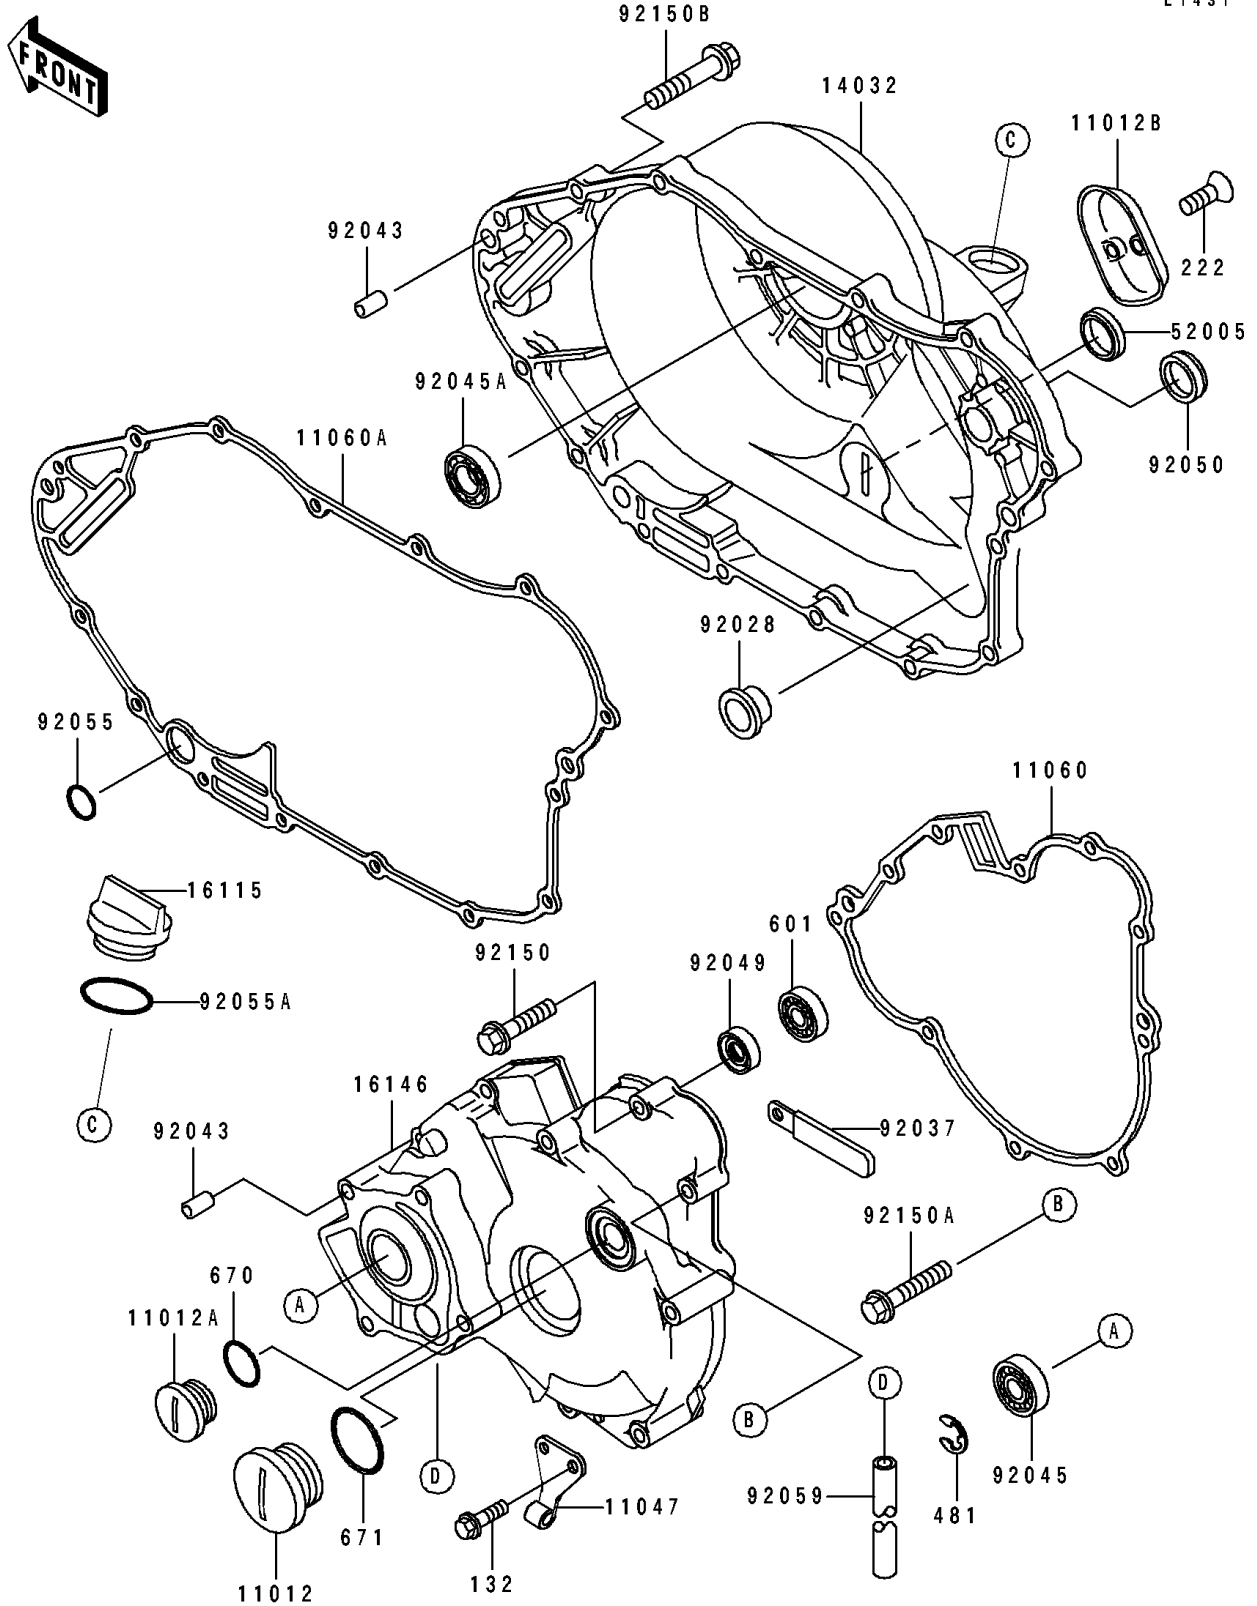

1994 Bayou 400 4X4 PARTS DIAGRAM

Engine Cover(s)

E1431

1994 Bayou 400 4X4 PARTS LIST

Engine Cover(s)

ITEM NAME	PART NUMBER	QUANTITY
CAP (Ref # 11012)	11012-1362	1
CAP, TOP MARK (Ref # 11012A)	11012-1363	1
CAP, CLUTCH RELEASE (Ref # 11012B)	11012-1644	1
BRACKET, CABLE (Ref # 11047)	11047-1494	1
GASKET, GENERATOR (Ref # 11060)	11060-1208	1
GASKET, CLUTCH COVER (Ref # 11060A)	11060-1209	1
COVER-CLUTCH (Ref # 14032)	14032-5021	1
CAP-OIL FILLER (Ref # 16115)	16115-1009	1
COVER-ASSY, GENERATOR (Ref # 16146)	16146-1155	1
GAUGE, OIL LEVEL (Ref # 52005)	52005-1009	1
BUSHING (Ref # 92028)	92028-1544	1
CLAMP, WIRING HARNESS (Ref # 92037)	92037-1539	1
PIN, 6.2X8X14 (Ref # 92043)	92043-1263	4
BEARING-BALL (Ref # 92045)	92045-1206	1
BEARING-BALL, 6303RUED2C3 (Ref # 92045A)	92045-1256	1
SEAL-OIL, SC10227 (Ref # 92049)	92049-1157	1
SEAL-OIL (Ref # 92050)	92050-078	1
RING-O, OD=18 (Ref # 92055)	92055-048	1
RING-O, 31.5X2.6 (Ref # 92055A)	92055-049	1
TUBE, 4.5X9X190 (Ref # 92059)	92059-080	1
BOLT, 6X35 (Ref # 92150)	92150-1600	5
BOLT, 6X50 (Ref # 92150A)	92150-1601	5
BOLT, 6X30 (Ref # 92150B)	92150-1602	15
BOLT-FLANGED-SMALL (Ref # 132)	132G0612	1
SCREW-CSK-RD-CROS (Ref # 222)	222C0512	2
CIRCLIP (Ref # 481)	481J2200	1
BEARING-BALL (Ref # 601)	601A6000	1
O RING, 18MM (Ref # 670)	670B2018	1
O RING, 40MM (Ref # 671)	671B2540	1