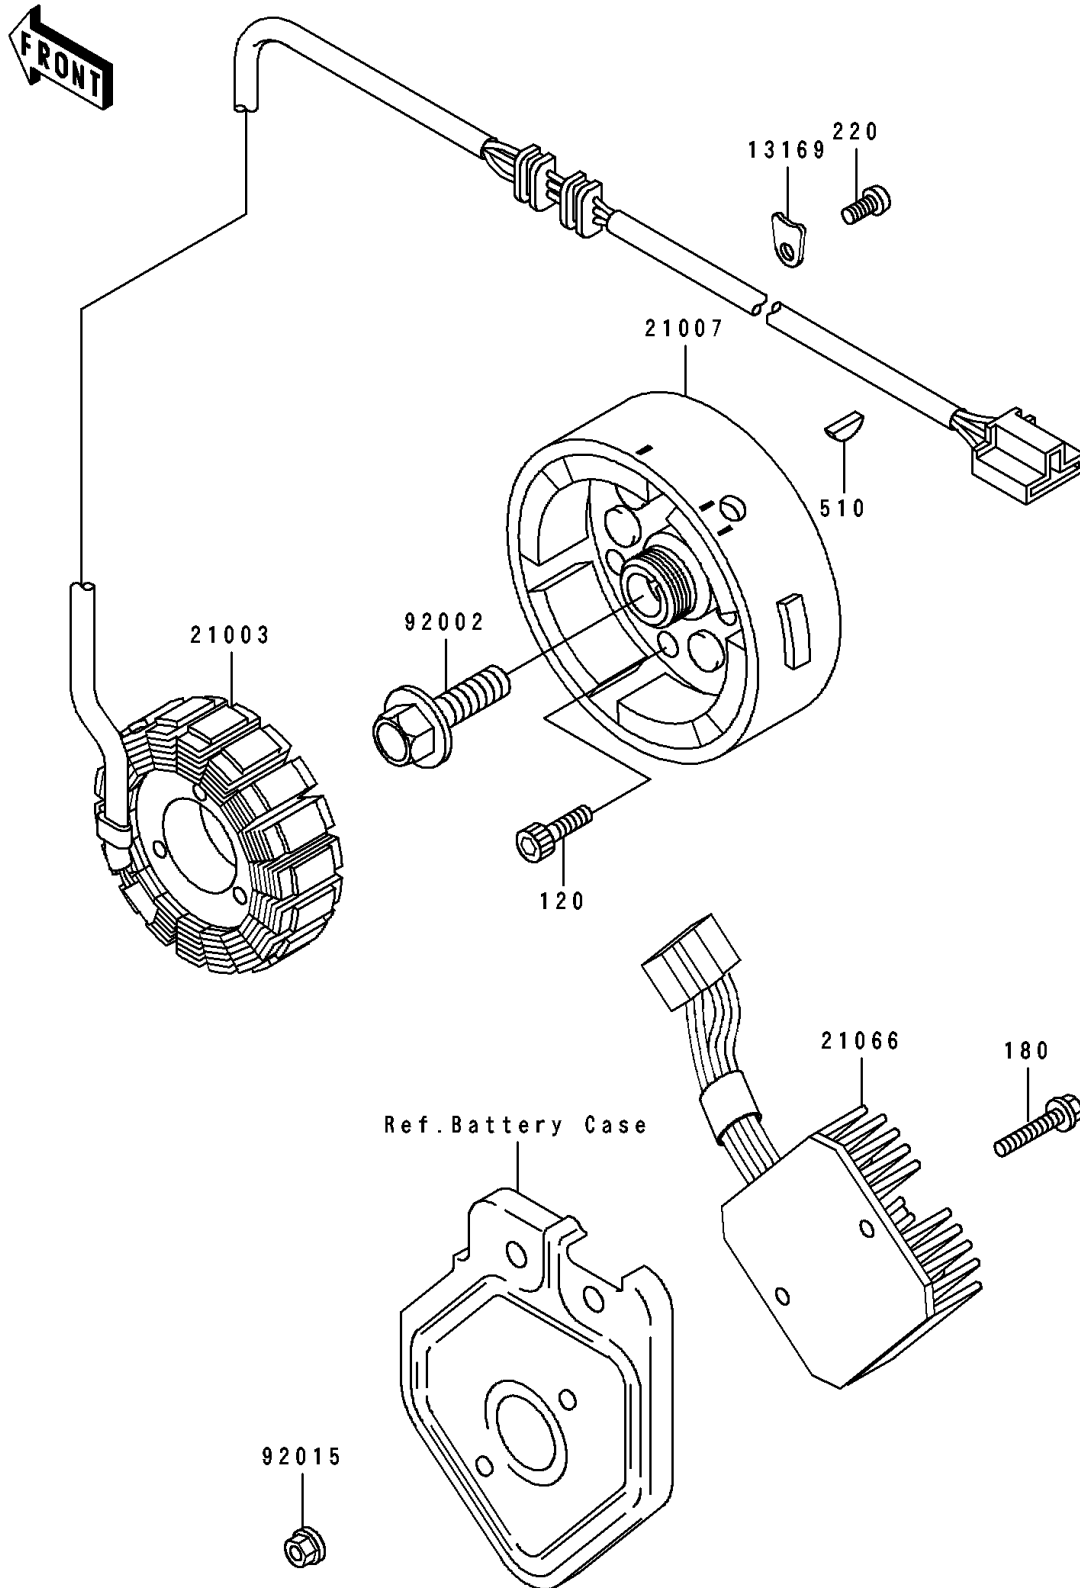

1994 Bayou 400 4X4 PARTS DIAGRAM

Generator

E1810

1994 Bayou 400 4X4 PARTS LIST

Generator

ITEM NAME	PART NUMBER	QUANTITY
PLATE,HARNESS (Ref # 13169)	13169-1788	1
STATOR (Ref # 21003)	21003-1243	1
ROTOR,GENERATOR (Ref # 21007)	21007-1243	1
REGULATOR-VOLTAGE (Ref # 21066)	21066-1078	1
BOLT,FLANGED,12X40 (Ref # 92002)	92002-1693	1
NUT,FLANGED,6MM,BLACK (Ref # 92015)	92015-1233	2
BOLT-SOCKET,6X30 (Ref # 120)	120P0630	3
BOLT-UPSET-WS,6X25 (Ref # 180)	180D0625	2
SCREW-PAN-CROS,6X10 (Ref # 220)	220B0610	1
KEY-WOODRUFF (Ref # 510)	510A4200	1