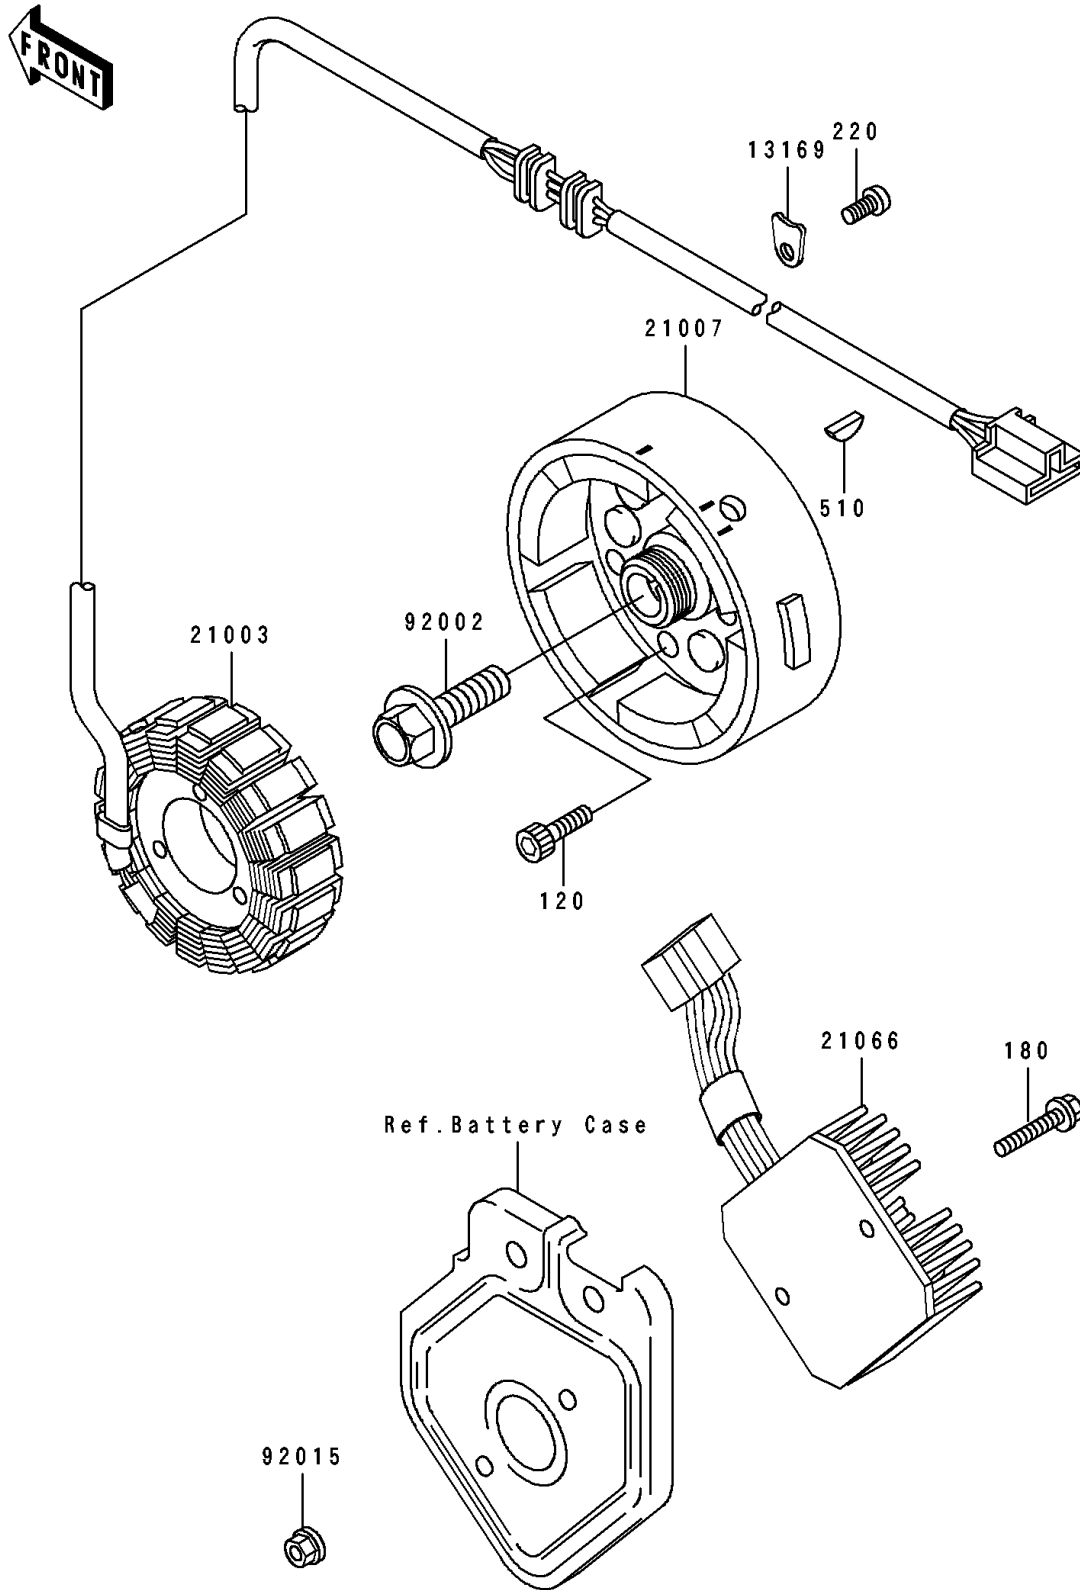

# 1995 Bayou 400 4X4 PARTS DIAGRAM

Generator

E1810

# 1995 Bayou 400 4X4 PARTS LIST

## Generator

ITEM NAME	PART NUMBER	QUANTITY
PLATE,HARNESS (Ref # 13169)	13169-1788	1
STATOR (Ref # 21003)	21003-1243	1
ROTOR,GENERATOR (Ref # 21007)	21007-1243	1
REGULATOR-VOLTAGE (Ref # 21066)	21066-1078	1
BOLT,FLANGED,12X40 (Ref # 92002)	92002-1693	1
NUT,FLANGED,6MM,BLACK (Ref # 92015)	92015-1233	2
BOLT-SOCKET,6X30 (Ref # 120)	120P0630	3
BOLT-UPSET-WS,6X25 (Ref # 180)	180D0625	2
SCREW-PAN-CROS,6X10 (Ref # 220)	220B0610	1
KEY-WOODRUFF (Ref # 510)	510A4200	1