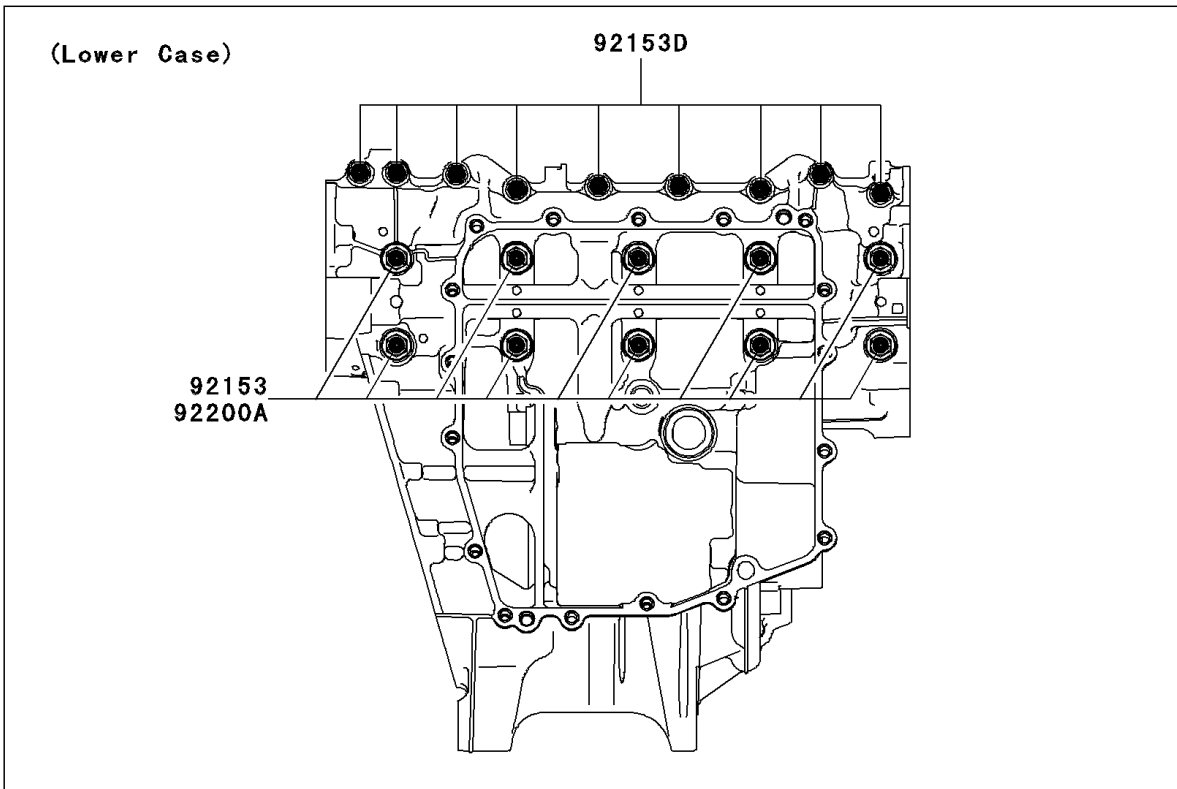

2008 Ninja[®] ZX[™]-6R PARTS DIAGRAM

Crankcase Bolt Pattern

E1412

2008 Ninja® ZX™ -6R PARTS LIST

Crankcase Bolt Pattern

ITEM NAME	PART NUMBER	QUANTITY
BOLT,FLANGED,8X95 (Ref # 92153)	92153-1631	10
BOLT,FLANGED,8X90 (Ref # 92153A)	92153-1632	1
BOLT,FLANGED,8X75 (Ref # 92153B)	92153-1633	3
BOLT,FLANGED,6X68 (Ref # 92153C)	92153-1637	7
BOLT,FLANGED,6X50 (Ref # 92153D)	92153-1638	9
WASHER,8.2X16X1.6 (Ref # 92200)	92200-0047	4
WASHER,8.5X18X3.0 (Ref # 92200A)	92200-0153	10