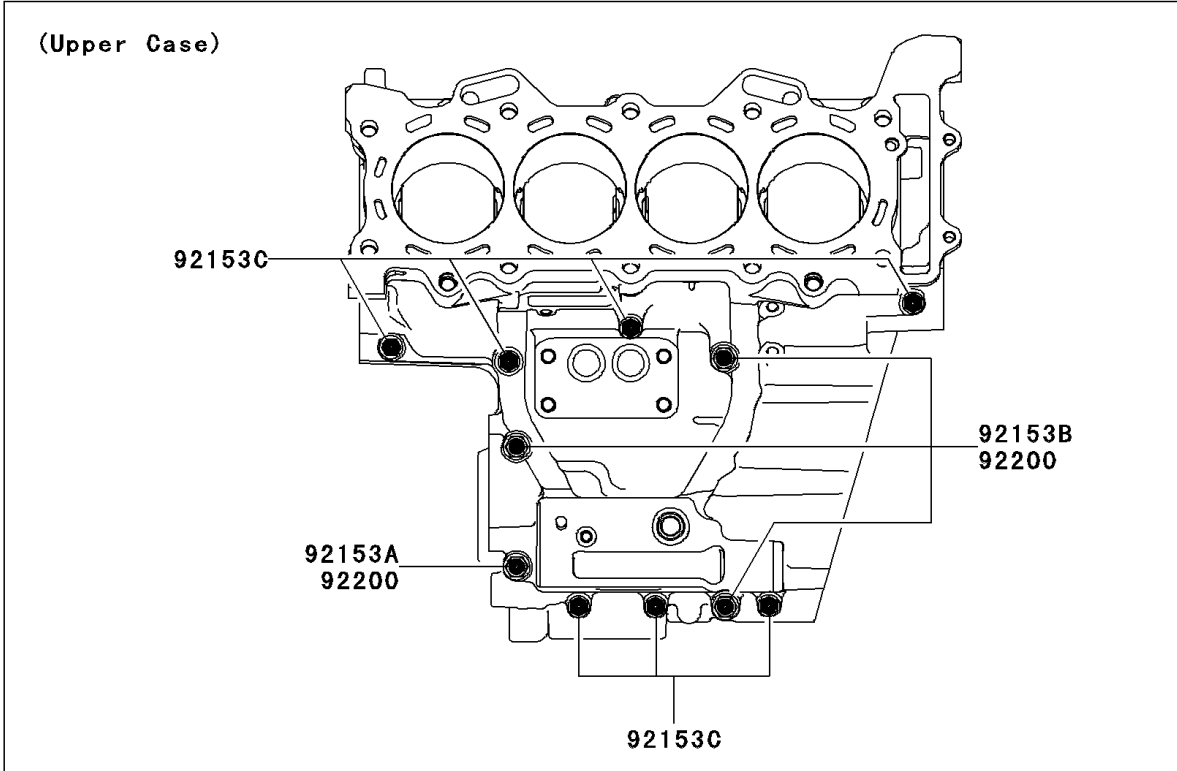

2008 Ninja[®] ZX[™]-6R PARTS DIAGRAM

Crankcase Bolt Pattern

E1412

2008 Ninja® ZX™ -6R PARTS LIST

Crankcase Bolt Pattern

ITEM NAME	PART NUMBER	QUANTITY
BOLT,FLANGED,8X95 (Ref # 92153)	92153-1631	10
BOLT,FLANGED,8X90 (Ref # 92153A)	92153-1632	1
BOLT,FLANGED,8X75 (Ref # 92153B)	92153-1633	3
BOLT,FLANGED,6X68 (Ref # 92153C)	92153-1637	7
BOLT,FLANGED,6X50 (Ref # 92153D)	92153-1638	9
WASHER,8.2X16X1.6 (Ref # 92200)	92200-0047	4
WASHER,8.5X18X3.0 (Ref # 92200A)	92200-0153	10