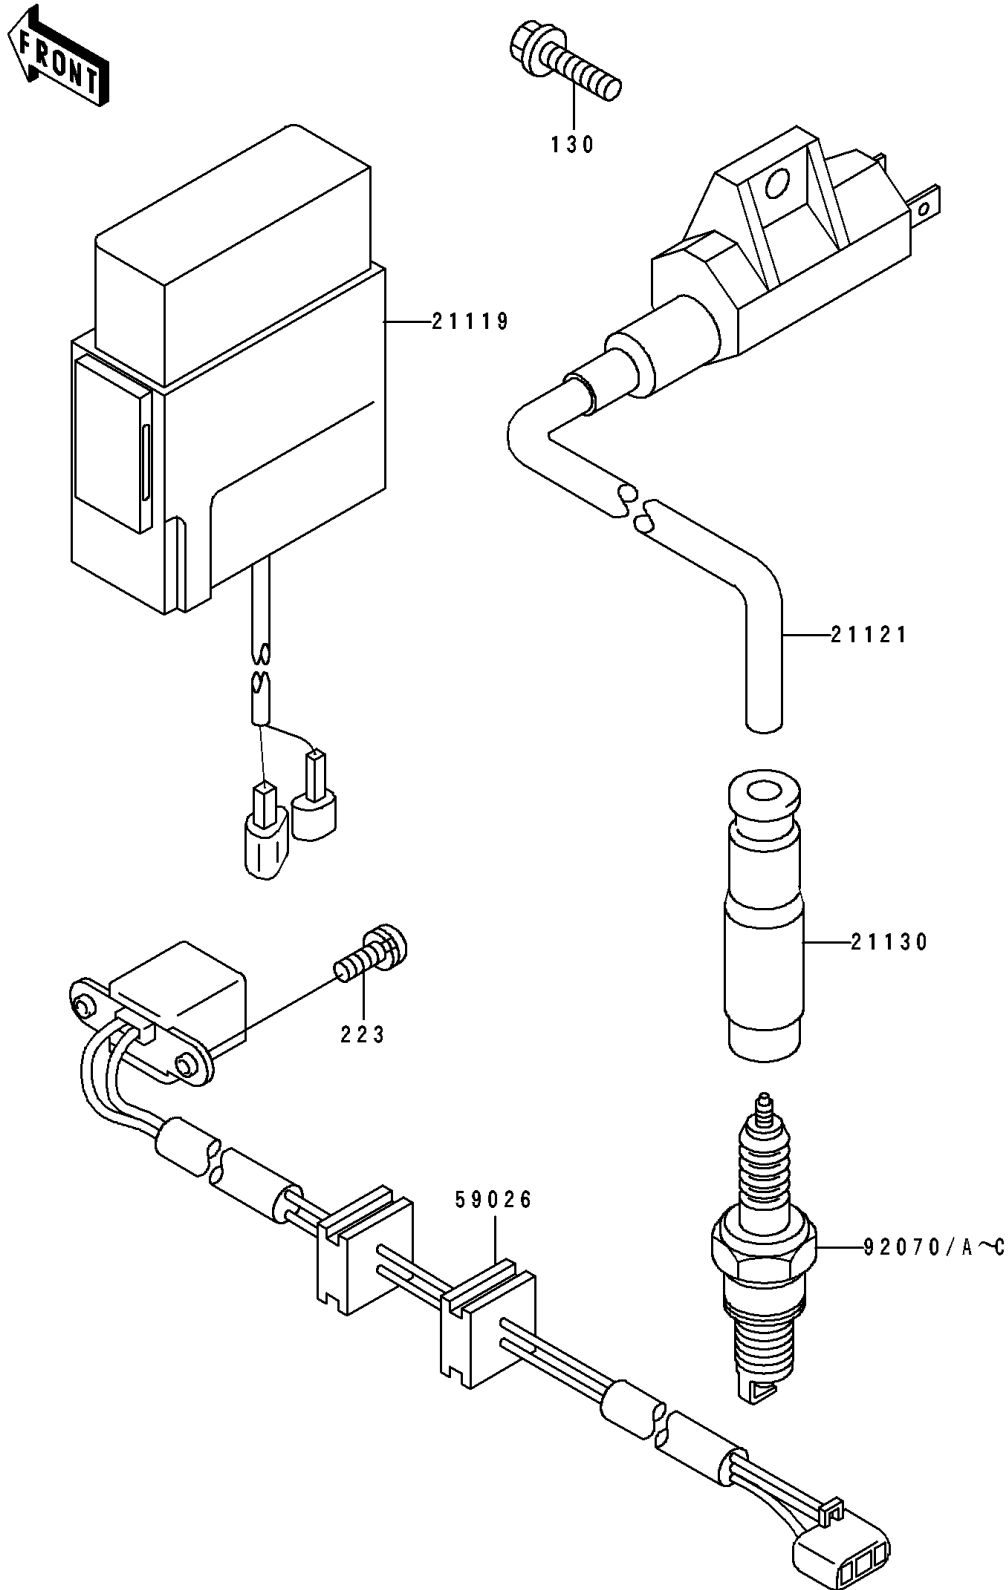

# 1994 Bayou 400 4X4 PARTS DIAGRAM

Ignition System

E 1830

# 1994 Bayou 400 4X4 PARTS LIST

## Ignition System

ITEM NAME	PART NUMBER	QUANTITY
IGNITER (Ref # 21119)	21119-1341	1
COIL-IGNITION (Ref # 21121)	21121-1160	1
CAP-SPARK PLUG (Ref # 21130)	21130-1071	1
COIL-PULSING (Ref # 59026)	59026-1110	1
PLUG-SPARK,DPR8EA-9(NGK) (Ref # 92070)	92070-1065	1
PLUG-SPARK,DP8EA-9(NGK) (Ref # 92070A)	92070-1066	1
PLUG-SPARK,X24EPR-U9(ND) (Ref # 92070B)		1
PLUG-SPARK,X24EP-U9(ND) (Ref # 92070C)		1
BOLT-FLANGED (Ref # 130)	130D0616	1
SCREW-PAN-WS-CROS (Ref # 223)	223B0514	2