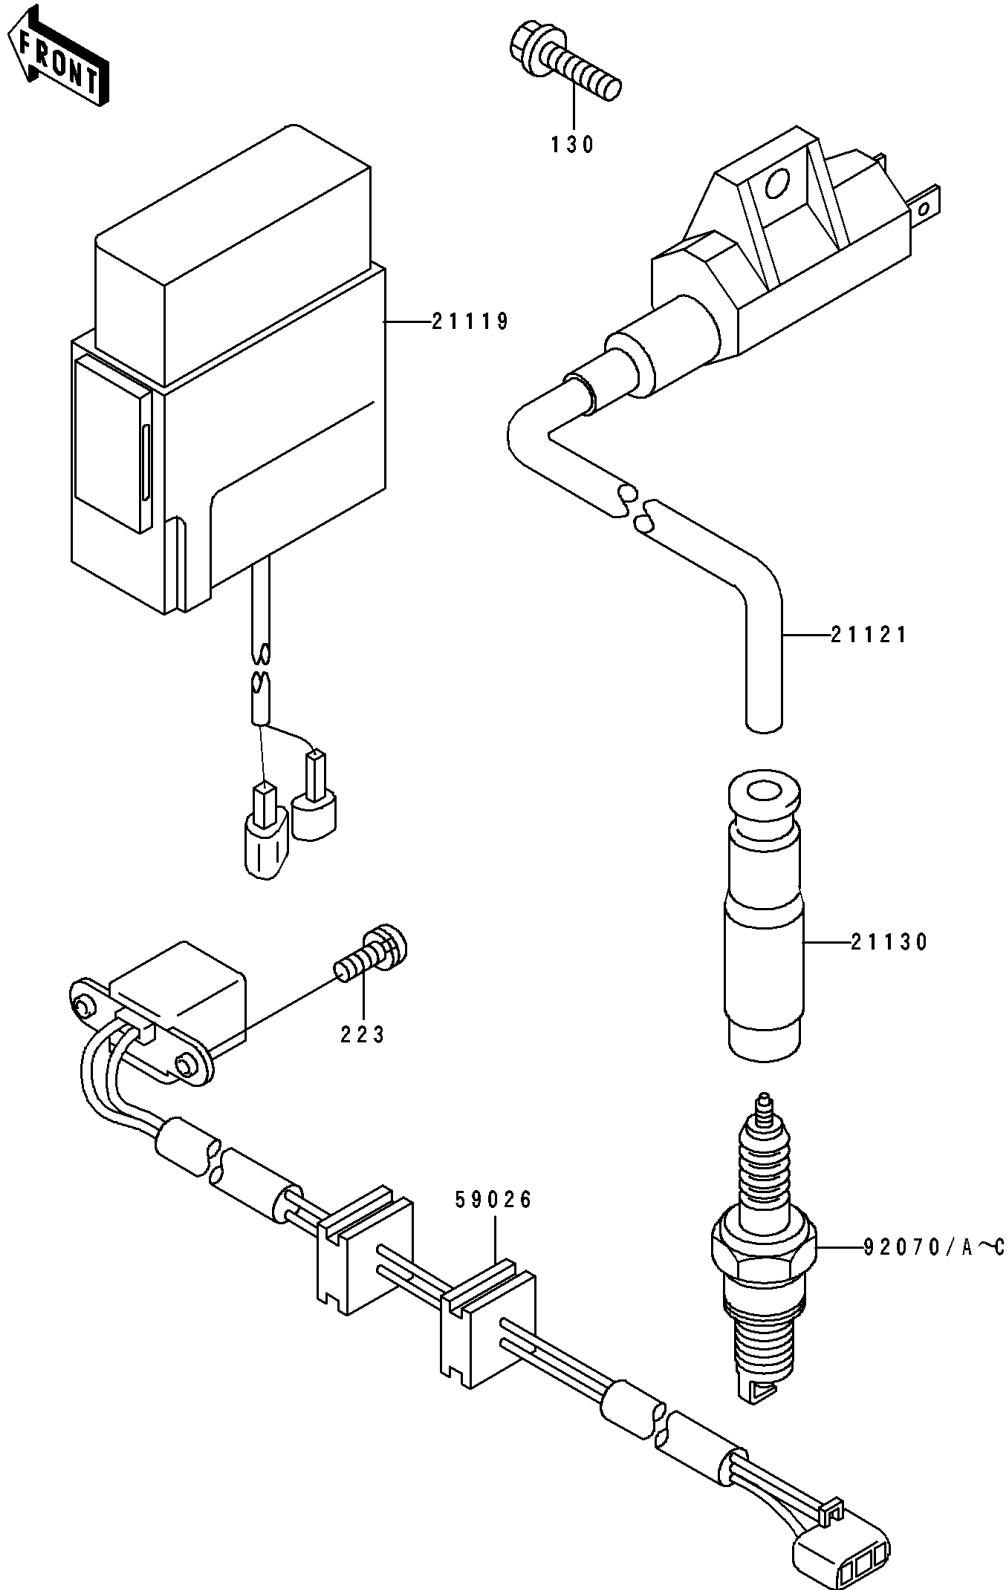

# 1995 Bayou 400 4X4 PARTS DIAGRAM

Ignition System

E 1830

# 1995 Bayou 400 4X4 PARTS LIST

Ignition System

ITEM NAME	PART NUMBER	QUANTITY
-----------	-------------	----------