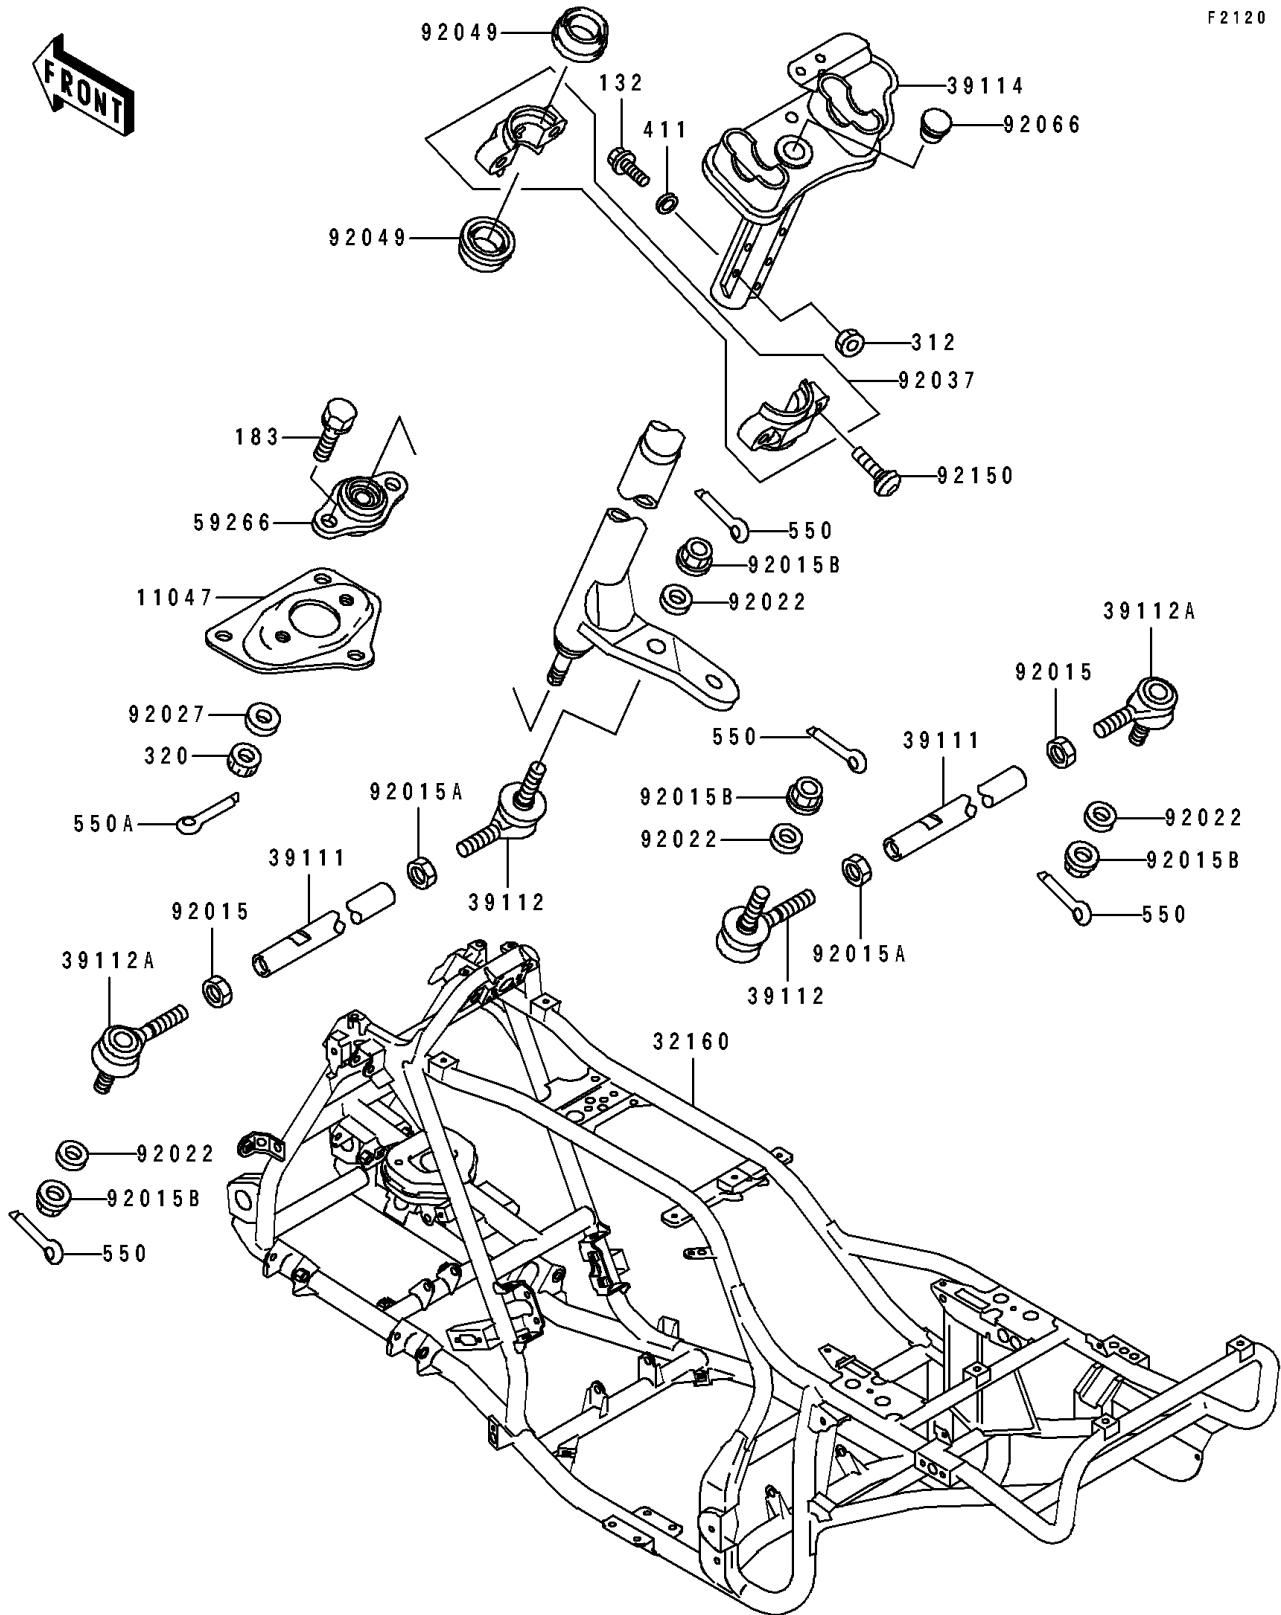

1995 Bayou 400 4X4 PARTS DIAGRAM

Frame

F2120

1995 Bayou 400 4X4 PARTS LIST

Frame

| ITEM NAME | PART NUMBER | QUANTITY |
|--|-------------|----------|
| BRACKET,STEERING SHAFT,UPP (Ref # 11047) | 11047-1581 | 1 |
| FRAME-COMP (Ref # 32160) | 32160-1218 | 1 |
| ROD-TIE (Ref # 39111) | 39111-1090 | 2 |
| RODEND-TIE (Ref # 39112) | 39112-1063 | 2 |
| RODEND-TIE (Ref # 39112A) | 39112-1064 | 2 |
| SHAFT-COMP-STRG (Ref # 39114) | 39114-1071 | 1 |
| JOINT-BALL (Ref # 59266) | 59266-1066 | 1 |
| NUT,LOCK,10MM (Ref # 92015) | 92015-1460 | 2 |
| NUT,LOCK,10MM (Ref # 92015A) | 92015-1494 | 2 |
| NUT,LOCK,FLANGED,10MM (Ref # 92015B) | 92015-1717 | 4 |
| WASHER,10.5X20X1 (Ref # 92022) | 92022-239 | 4 |
| COLLAR,10X21.3X7 (Ref # 92027) | 92027-1817 | 1 |
| CLAMP,STEERING SHAFT (Ref # 92037) | 92037-1975 | 1 |
| SEAL-OIL,SR7 25 34 7.8 NS (Ref # 92049) | 92049-1278 | 2 |
| PLUG (Ref # 92066) | 92066-1220 | 1 |
| BOLT (Ref # 92150) | 92150-1058 | 2 |
| BOLT-FLANGED-SMALL (Ref # 132) | 132J0612 | 2 |
| BOLT-UPSET-WS-SMALL (Ref # 183) | 183G0820 | 5 |
| NUT-HEX,6MM,BLACK (Ref # 312) | 312C0600 | 2 |
| NUT-CASTLE (Ref # 320) | 320H1000 | 1 |
| WASHER-PLAIN,6MM (Ref # 411) | 411B0600 | AR |
| PIN-COTTER,2.0X15 (Ref # 550) | 550D2015 | 4 |
| PIN-COTTER,2.5X18 (Ref # 550A) | 550D2518 | 1 |