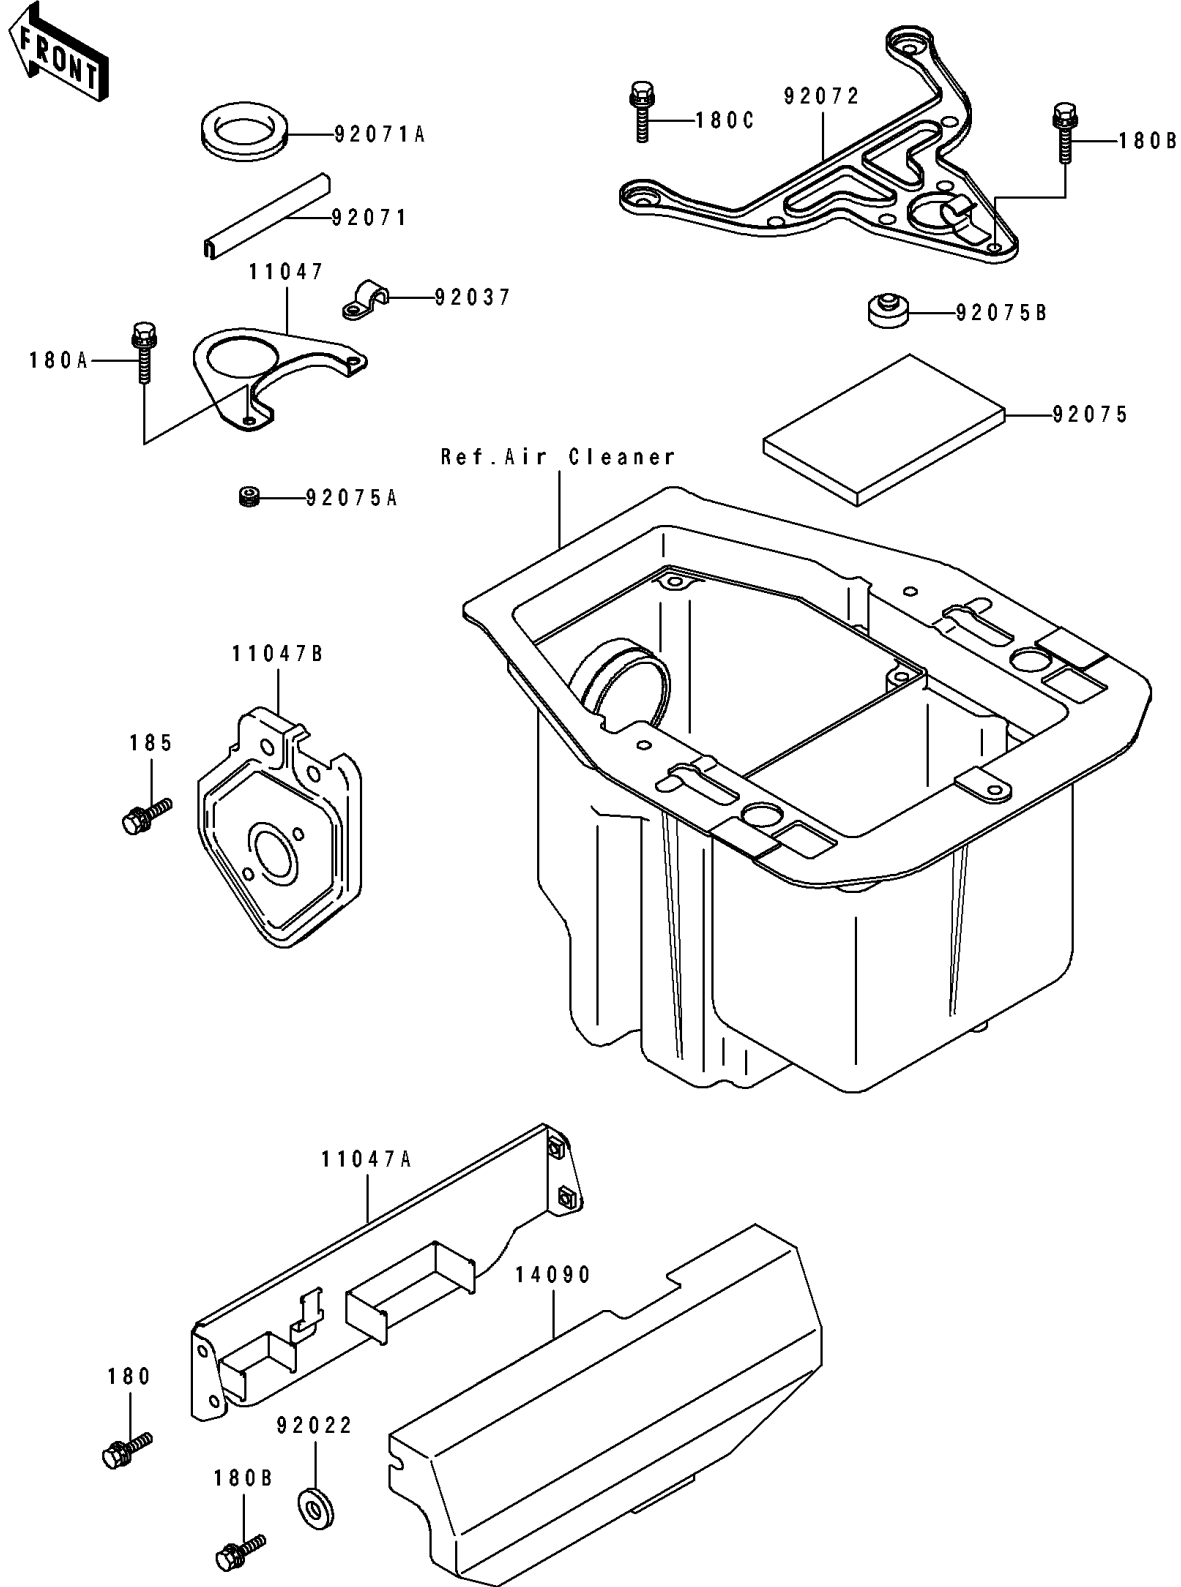

1994 Bayou 400 4X4 PARTS DIAGRAM

Battery Case

F 2132

1994 Bayou 400 4X4 PARTS LIST

Battery Case

ITEM NAME	PART NUMBER	QUANTITY
BRACKET,RESERVOIR TANK (Ref # 11047)	11047-1573	1
BRACKET,ELECTRIC BASE (Ref # 11047A)	11047-1579	1
BRACKET,REGULATOR (Ref # 11047B)	11047-1659	1
COVER,ELECTRIC (Ref # 14090)	14090-1154	1
WASHER,6.5X20X1.6,BLACK (Ref # 92022)	92022-1346	2
CLAMP (Ref # 92037)	92037-3730	1
GROMMET (Ref # 92071)	92071-1198	1
GROMMET,ENGINE HOOD (Ref # 92071A)	92071-3731	1
BAND,BATTERY (Ref # 92072)	92072-1289	1
DAMPER,BATTERY (Ref # 92075)	92075-1997	1
DAMPER,CASE (Ref # 92075A)	92075-222	2
DAMPER (Ref # 92075B)	92075-281	2
BOLT-UPSET-WS (Ref # 180)	180D0612	2
BOLT-UPSET-WS,6X14 (Ref # 180A)	180G0614	2
BOLT-UPSET-WS,6X16 (Ref # 180B)	180G0616	3
BOLT-UPSET-WS,6X20 (Ref # 180C)	180G0620	2
BOLT-UPSET-WSP-SMALL (Ref # 185)	185C0816	1