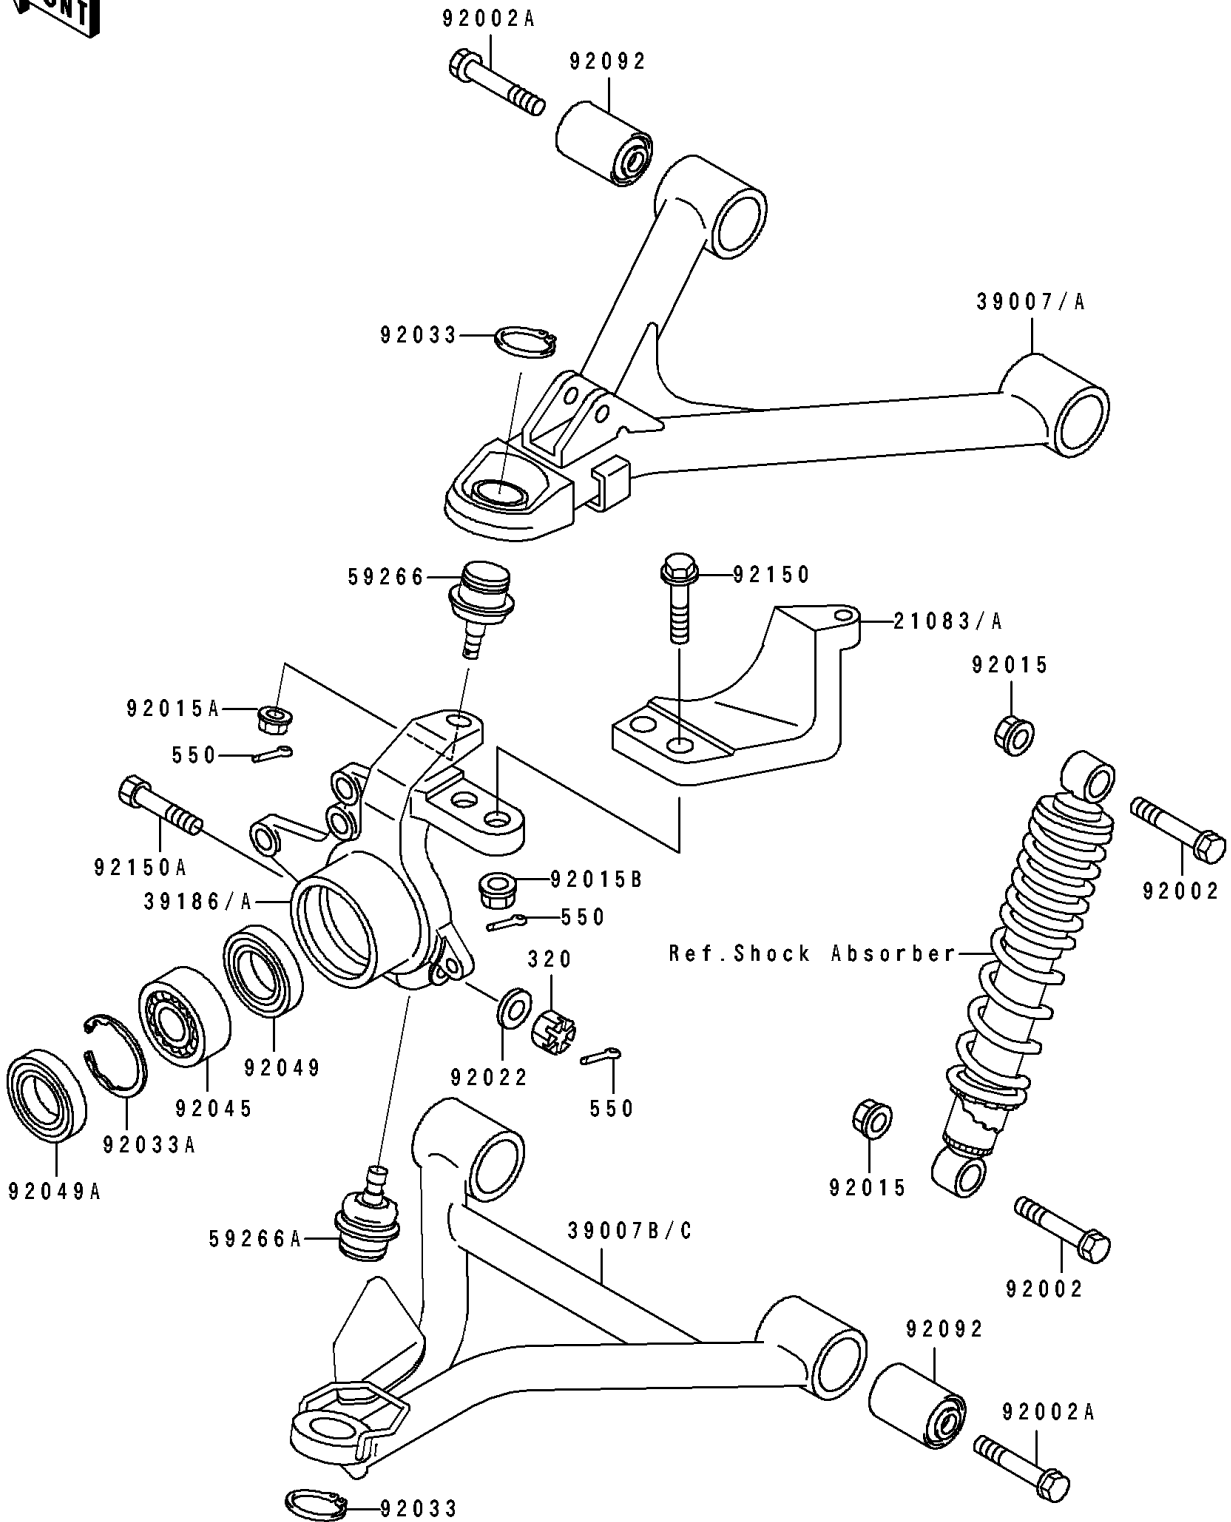

1995 Bayou 400 4X4 PARTS DIAGRAM

Front Suspension

F2152

1995 Bayou 400 4X4 PARTS LIST

Front Suspension

ITEM NAME	PART NUMBER	QUANTITY
-----------	-------------	----------