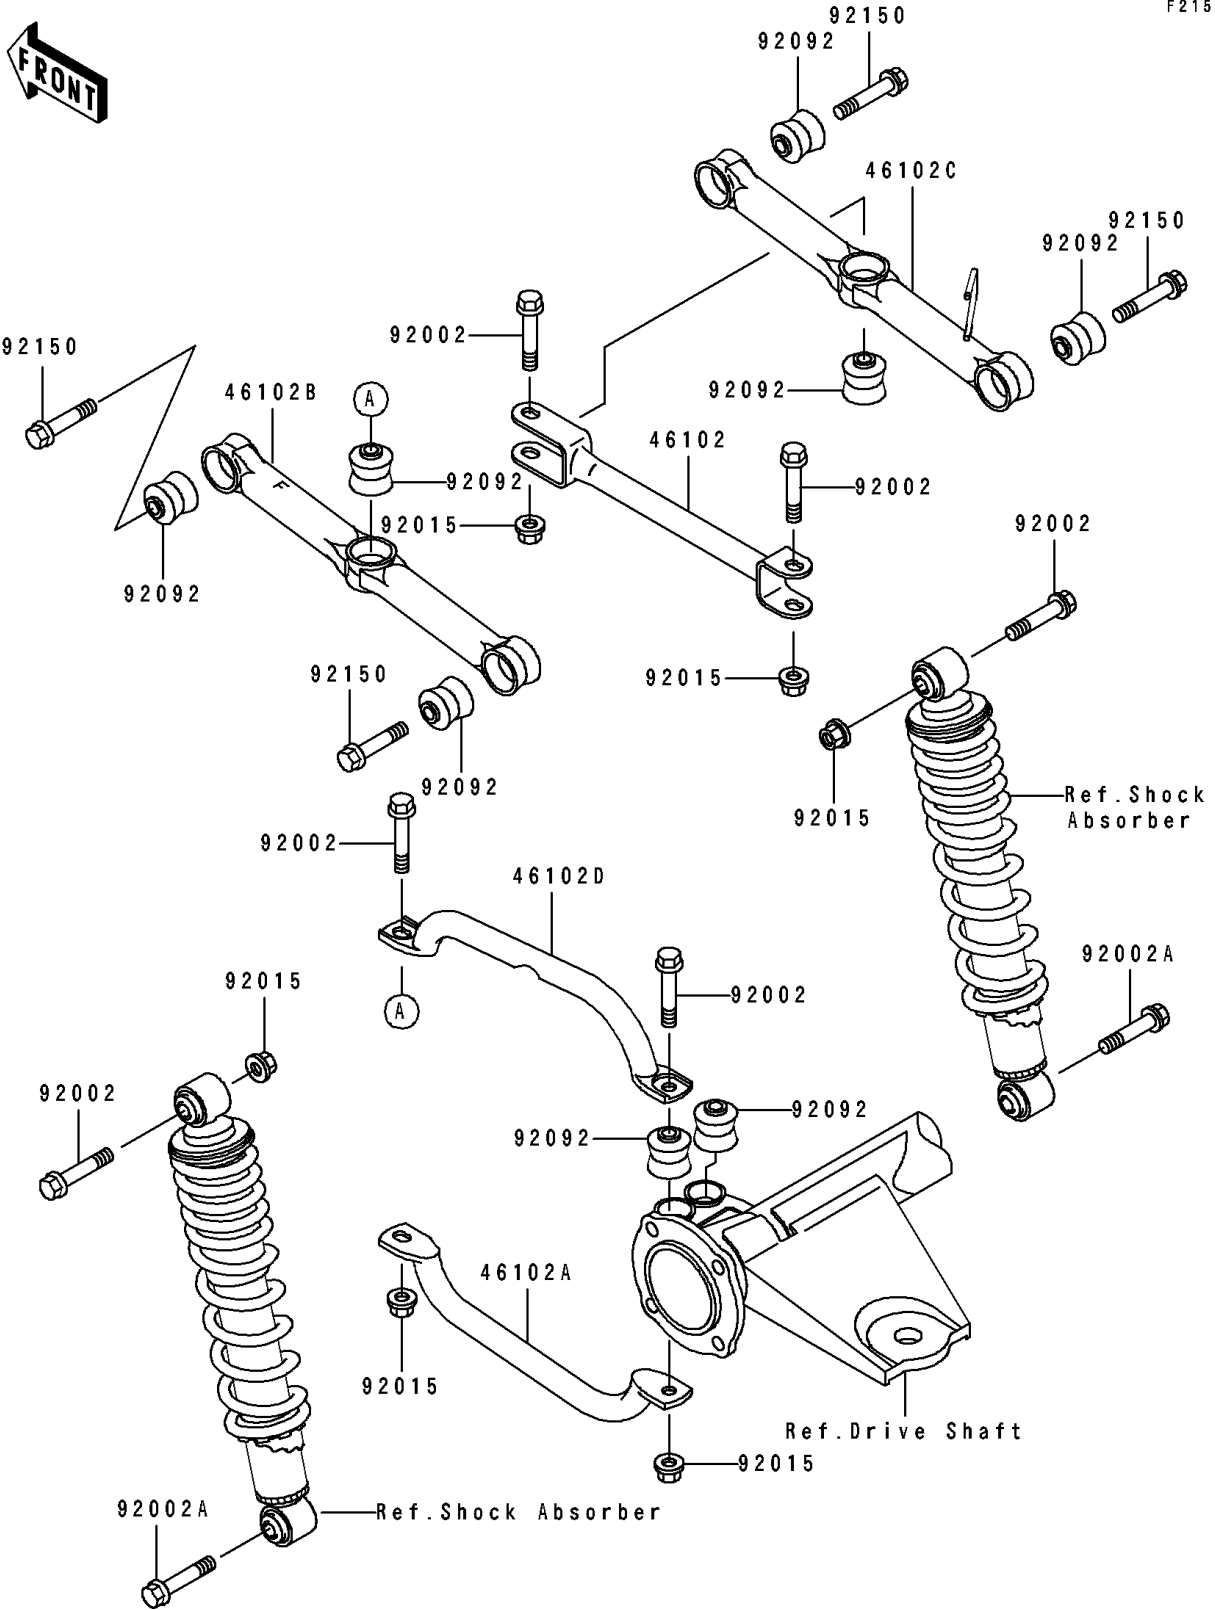

# 1995 Bayou 400 4X4 PARTS DIAGRAM

Rear Suspension

F2153

# 1995 Bayou 400 4X4 PARTS LIST

## Rear Suspension

ITEM NAME	PART NUMBER	QUANTITY
ROD,SUSPENSION,RIGHT CROSS (Ref # 46102)	46102-1213	1
ROD,SUSPENSION,RR,LH,INSIDE (Ref # 46102A)	46102-1242	1
ROD,SUSPENSION,RR,LH,OUTSIDE (Ref # 46102B)	46102-1320	1
ROD,SUSPENSION,RR,RH,OUTSIDE (Ref # 46102C)	46102-1321	1
ROD,SUSPENSION,LEFT CROSS (Ref # 46102D)	46102-1330	1
BOLT,FLANGED,10X53.5 (Ref # 92002)	92002-1529	6
BOLT,FLANGED,10X49 (Ref # 92002A)	92002-1562	2
NUT,LOCK,10MM (Ref # 92015)	92015-1597	6
BUSHING-RUBBER (Ref # 92092)	92092-1064	8
BOLT,FLANGED,10X49 (Ref # 92150)	92150-1048	4