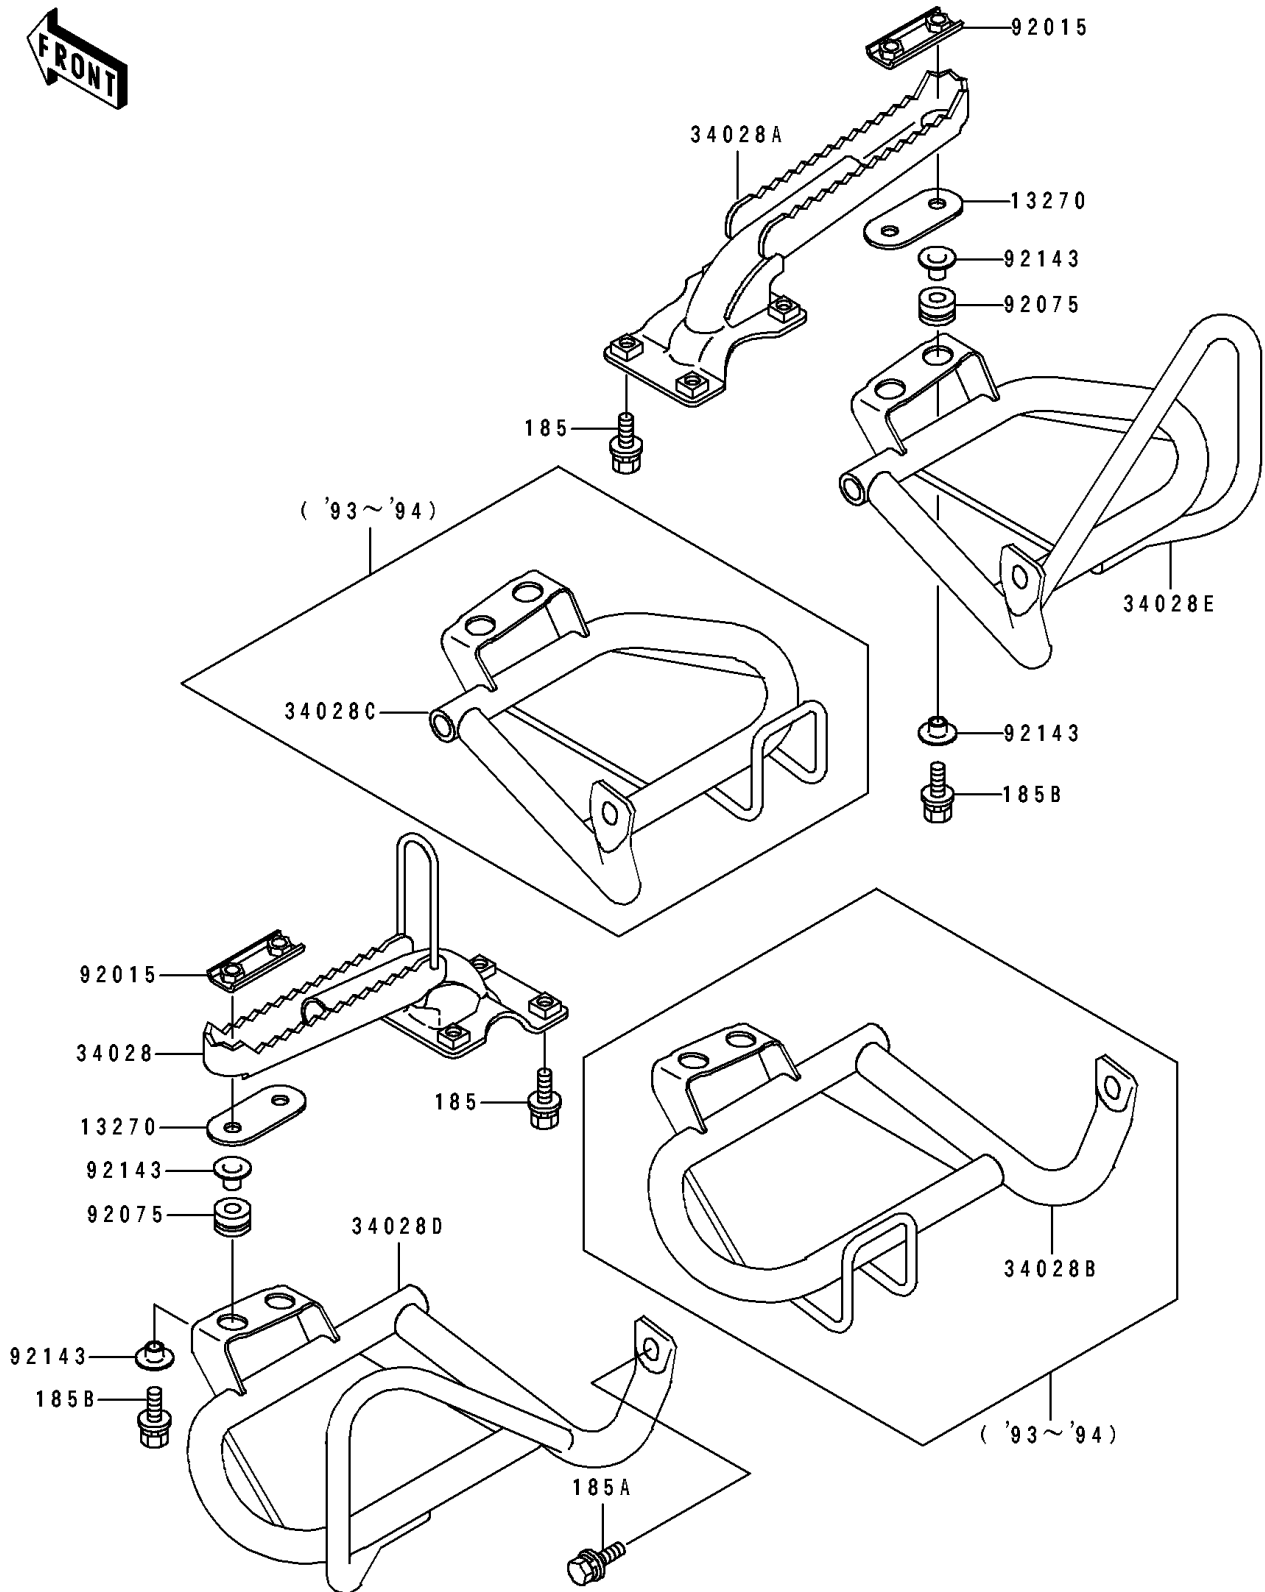

1994 Bayou 400 4X4 PARTS DIAGRAM

Footrests

F2160

1994 Bayou 400 4X4 PARTS LIST

Footrests

ITEM NAME	PART NUMBER	QUANTITY
PLATE (Ref # 13270)	13270-1066	2
STEP (Ref # 34028)	34028-1271	1
STEP,RH (Ref # 34028A)	34028-1355	1
STEP,FOOT BOARD,LH (Ref # 34028B)	34028-1374	1
STEP,FOOT BOARD,RH (Ref # 34028C)	34028-1375	1
NUT (Ref # 92015)	92015-1732	2
DAMPER (Ref # 92075)	92075-1736	4
COLLAR,MUFFLER FITTING (Ref # 92143)	92143-1069	8
BOLT-UPSET-WSP-SMALL,8X20 (Ref # 185)	185J0820	8
BOLT-UPSET-WSP-SMALL,8X25 (Ref # 185A)	185J0825	2
BOLT-UPSET-WSP-SMALL,8X40 (Ref # 185B)	185J0840	4