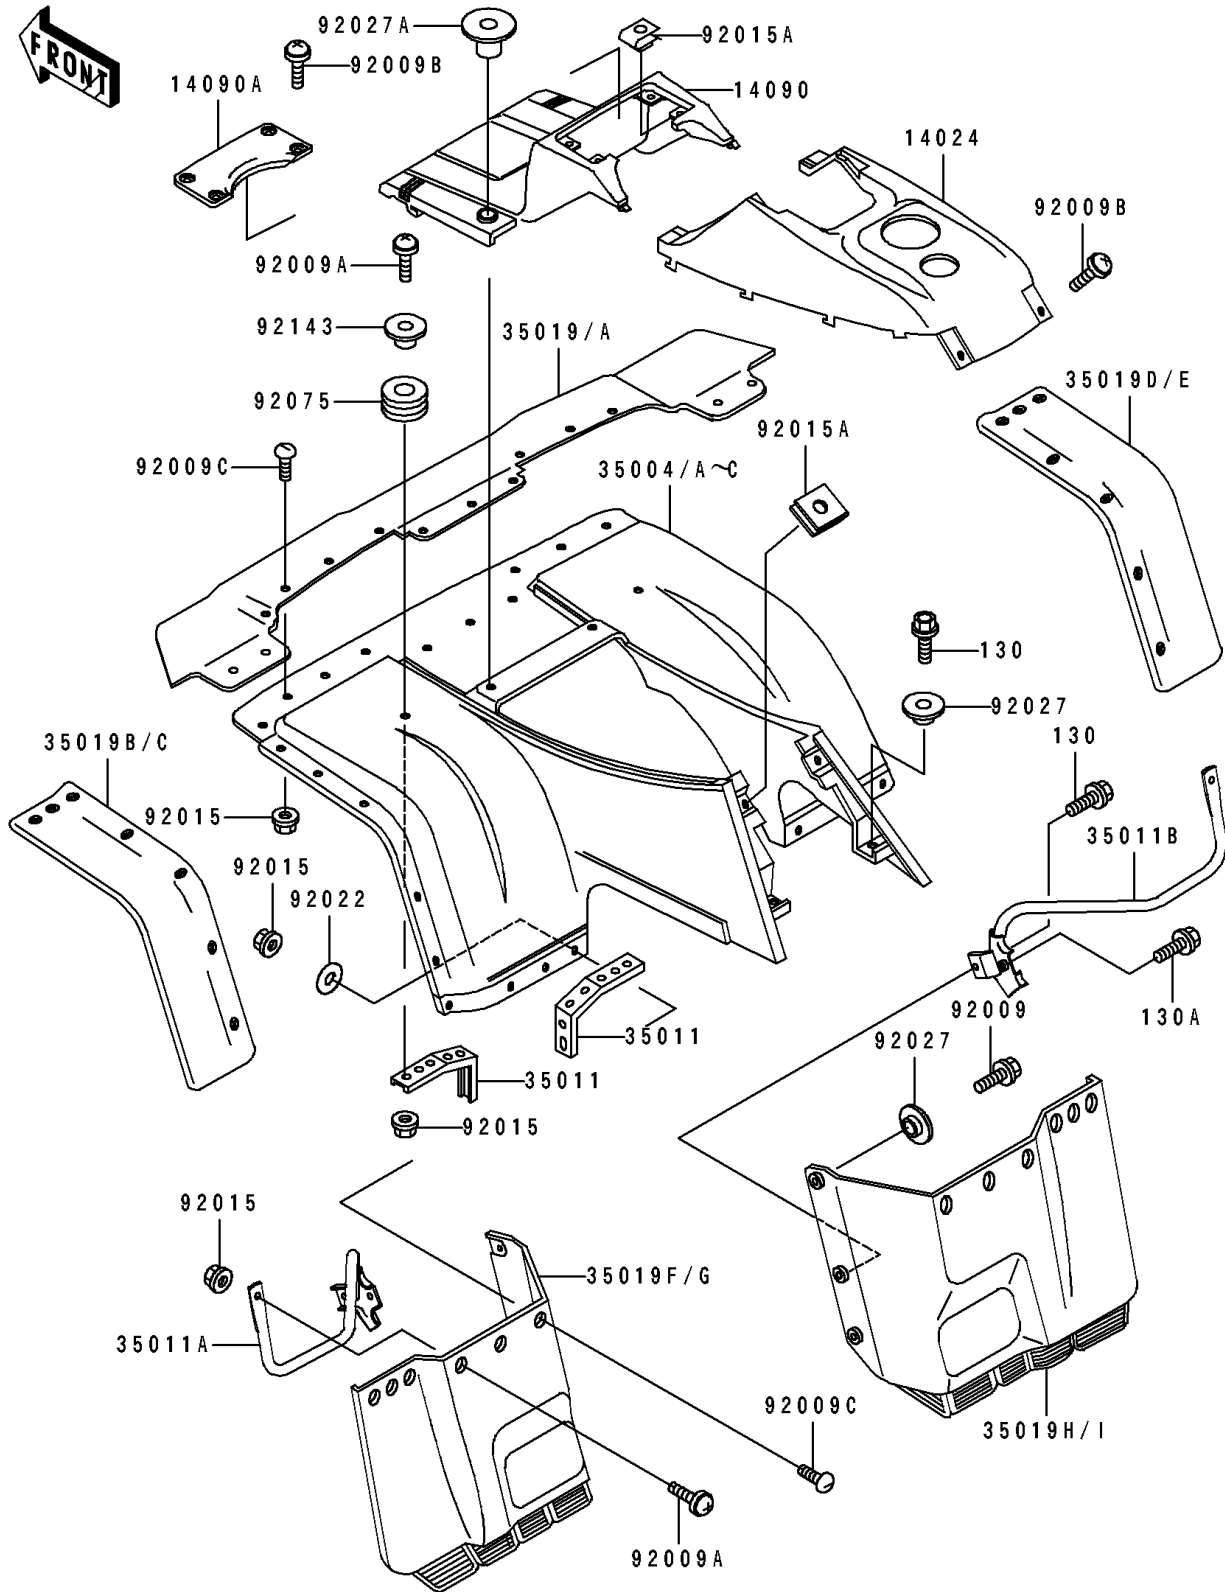

# 1994 Bayou 400 4X4 PARTS DIAGRAM

Front Fender(s)

F2171

# 1994 Bayou 400 4X4 PARTS LIST

## Front Fender(s)

ITEM NAME	PART NUMBER	QUANTITY
COVER,FRONT FENDER,RR,S.GRAY (Ref # 14024)	14024-1657-RG	1
COVER,FRONT FENDER,FR,S.GRAY (Ref # 14090)	14090-1143-RG	1
COVER,FRONT CAP,S.GRAY (Ref # 14090A)	14090-1156-RG	1
FENDER-FRONT,BLUE (Ref # 35004)	35004-1293-BG	1
FENDER-FRONT,M.B.GRAY (Ref # 35004A)	35004-1293-RF	1
STAY,FRONT FENDER,UPP (Ref # 35011)	35011-1420	2
STAY,FR FENDER,LH,LWR FLAP (Ref # 35011A)	35011-1600	1
STAY,FR FENDER,RH,LWR FLAP (Ref # 35011B)	35011-1601	1
FLAP,FR,S.GRAY (Ref # 35019)	35019-1291-RG	1
FLAP,FR,SIDE,LH,S.GRAY (Ref # 35019B)	35019-1292-RG	1
FLAP,FR,SIDE,RH,S.GRAY (Ref # 35019D)	35019-1293-RG	1
FLAP,FR,LWR,LH,S.GRAY (Ref # 35019F)	35019-1294-RG	1
FLAP,FR,LWR,RH,S.GRAY (Ref # 35019H)	35019-1295-RG	1
SCREW (Ref # 92009)	92009-1166	2
SCREW,6X22,BLACK (Ref # 92009A)	92009-1256	10
SCREW,6X14 (Ref # 92009B)	92009-1288	6
SCREW,6X16 (Ref # 92009C)	92009-1621	29
NUT,LOCK,FLANGED,6MM (Ref # 92015)	92015-1675	39
NUT,CLAMP,6MM (Ref # 92015A)	92015-1678	6
WASHER,6.5X16X1.0 (Ref # 92022)	92022-1093	37
COLLAR,L=4.7 (Ref # 92027)	92027-122	8
COLLAR (Ref # 92027A)	92027-1929	2
DAMPER,CASE (Ref # 92075)	92075-222	2
COLLAR,L=9.6 (Ref # 92143)	92143-1016	2
BOLT-FLANGED,6X16 (Ref # 130)	130C0616	2
BOLT-FLANGED,6X18 (Ref # 130A)	130J0618	8