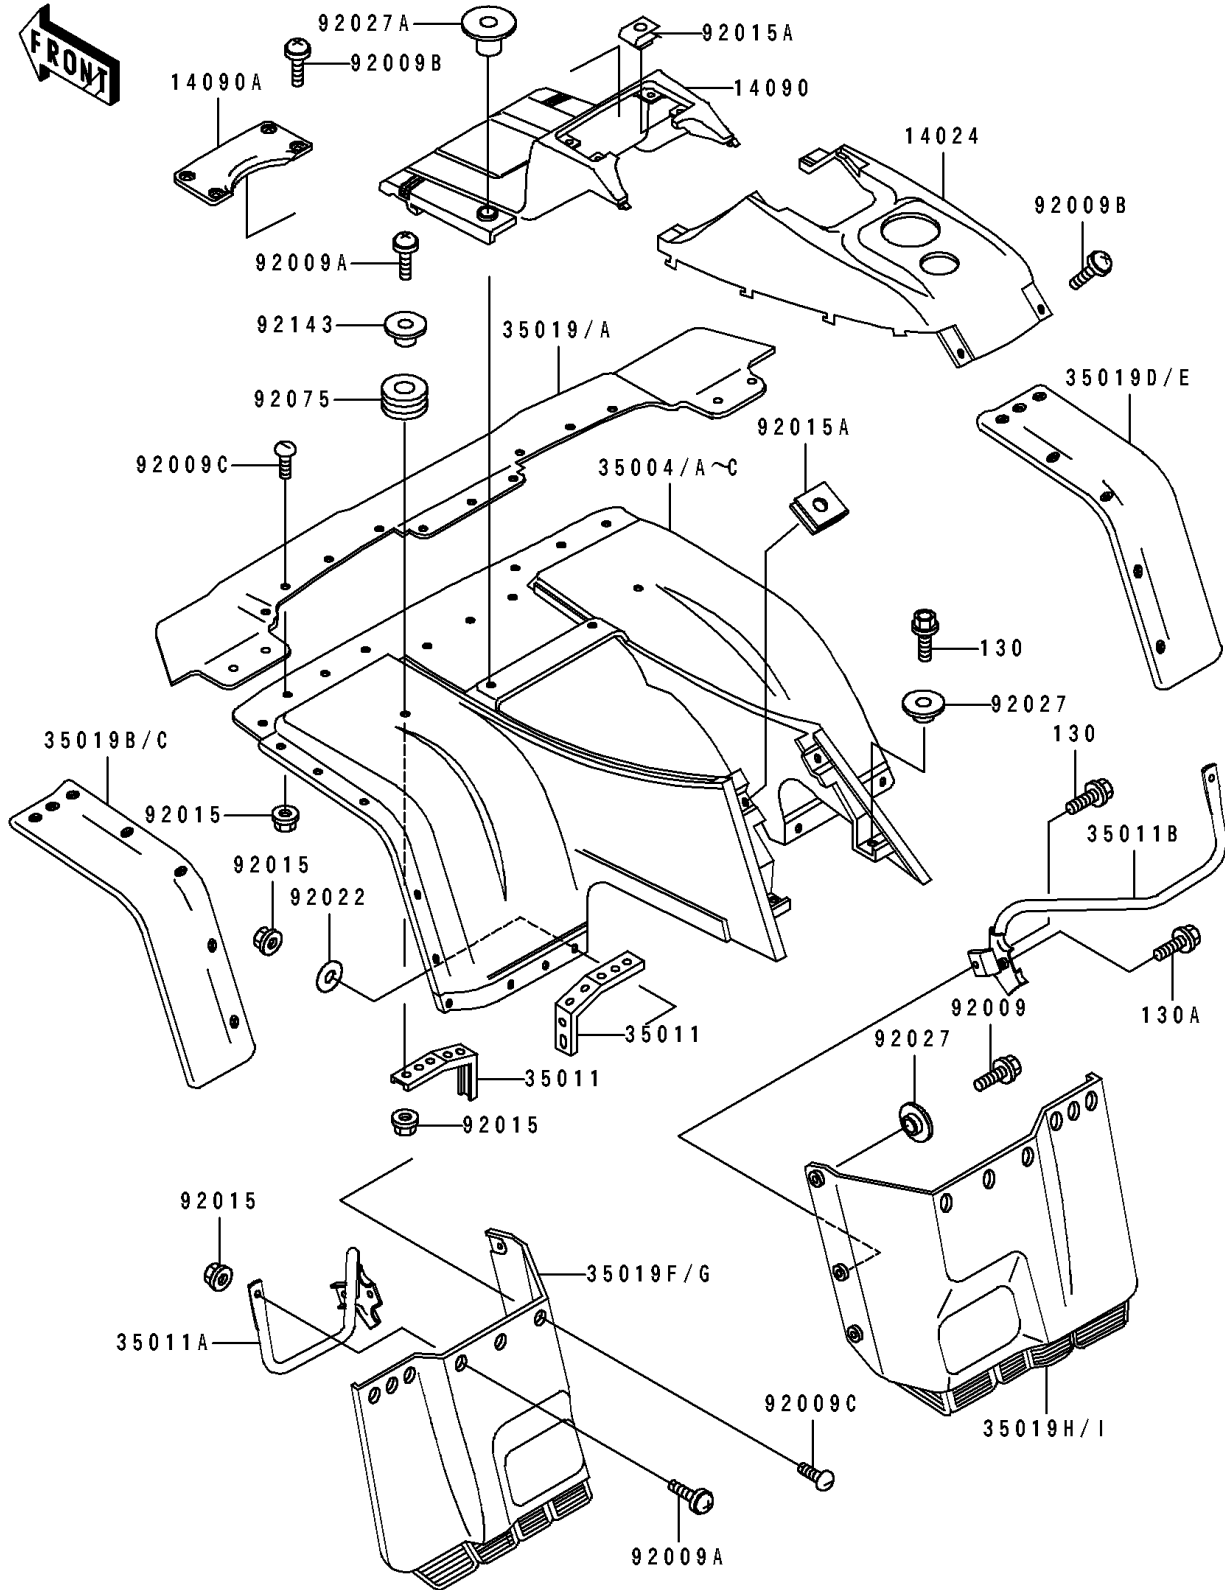

1995 Bayou 400 4X4 PARTS DIAGRAM

Front Fender(s)

F2171

1995 Bayou 400 4X4 PARTS LIST

Front Fender(s)

ITEM NAME	PART NUMBER	QUANTITY
COVER,FRONT FENDER,RR,S.GRAY (Ref # 14024)	14024-1657-RG	1
COVER,FRONT FENDER,FR,S.GRAY (Ref # 14090)	14090-1143-RG	1
COVER,FRONT CAP,S.GRAY (Ref # 14090A)	14090-1156-RG	1
FENDER-FRONT,F.GREEN (Ref # 35004B)	35004-1293-59	1
FENDER-FRONT,BLACK (Ref # 35004C)	35004-1293-6D	1
STAY,FRONT FENDER,UPP (Ref # 35011)	35011-1420	2
STAY,FR FENDER,LH,LWR FLAP (Ref # 35011A)	35011-1600	1
STAY,FR FENDER,RH,LWR FLAP (Ref # 35011B)	35011-1601	1
FLAP,FR,BLACK (Ref # 35019A)	35019-1291-6Z	1
FLAP,FR,SIDE,LH,BLACK (Ref # 35019C)	35019-1292-6Z	1
FLAP,FR,SIDE,RH,BLACK (Ref # 35019E)	35019-1293-6Z	1
FLAP,FR,LWR,LH,BLACK (Ref # 35019G)	35019-1294-6Z	1
FLAP,FR,LWR,RH,BLACK (Ref # 35019I)	35019-1295-6Z	1
SCREW (Ref # 92009)	92009-1166	2
SCREW,6X22,BLACK (Ref # 92009A)	92009-1256	10
SCREW,6X14 (Ref # 92009B)	92009-1288	6
SCREW,6X16 (Ref # 92009C)	92009-1621	29
NUT,LOCK,FLANGED,6MM (Ref # 92015)	92015-1675	39
NUT,CLAMP,6MM (Ref # 92015A)	92015-1678	6
WASHER,6.5X16X1.0 (Ref # 92022)	92022-1093	37
COLLAR,L=4.7 (Ref # 92027)	92027-122	8
COLLAR (Ref # 92027A)	92027-1929	2
DAMPER,CASE (Ref # 92075)	92075-222	2
COLLAR,L=9.6 (Ref # 92143)	92143-1016	2
BOLT-FLANGED,6X16 (Ref # 130)	130C0616	2
BOLT-FLANGED,6X18 (Ref # 130A)	130J0618	8